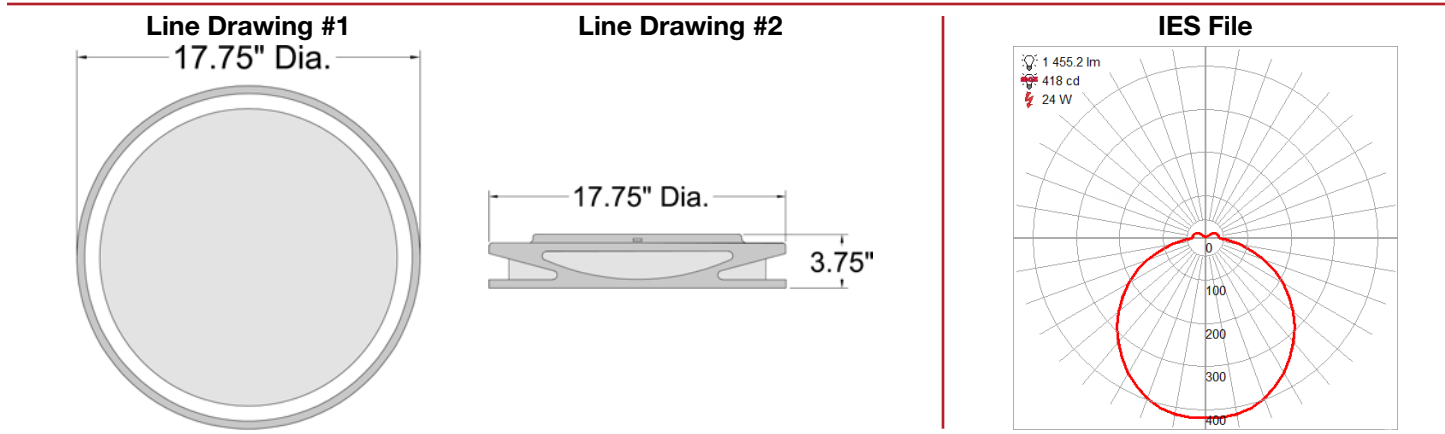

Model No :: **49991LEDD-SAT/ACR**
 Name :: Lucia

Project Name :: _____
 Location :: _____
 Type :: _____
 Quantity :: _____
 Notes :: _____

Product Information

Product ID :: 49991
 UPC Code :: 6.41594E+11
 Mounting Type :: Ceiling
 Finish :: Satin
 Diffuser :: Acrylic Lens
 Alt. Finishes :: Black (BL); Satin (SAT); White (WH)
 Alt. Diffusers :: Acrylic Lens (ACR)

Product Dimensions

Fixture	Canopy
Length ::	Length ::
Width ::	Width ::
Diameter :: 17.75	Diameter :: 17.75
Extension ::	Height ::
Height :: 4	
Overall Height ::	

Technical Specifications

Qualifications	Specifications	Photometrics	Recommended Dimmers
Location Rating :: Damp	Frame Material :: Steel	CCT :: 3000 K	(ELV) LEVITON Decora DSE06-10Z; (ELV) LUTRON Maestro MAELV-600; (TRIAC) LEVITON Decora Sureslide 6674; (TRIAC) LUTRON Diva DVCL-153P; (TRIAC) LUTRON Skylark CL SCL-153 or SCL-153P
Certification :: UL Listed (US/Canada)	Diffuser Material:: Acrylic	CRI :: 90	
IES File ::	Voltage :: 120v	Wattage :: 24 W	
JA8 Compliant :: Yes	Lamping Type :: LED SSL (DLED)	Nominal Lumens :: 2400	
Energy Star :: No	Lamping Base :: SSL	Delivered Lumens :: 1455	
ADA Compliant :: No	Lamp Quantity :: 1	Additional Items :: 0	
Marine Grade :: No	Lamp Wattage :: 24 W		
Emergency Lighting :: No	Total Wattage :: 24 W		
Warranty :: 1 Year Limited	Lamps Included :: Yes		
	J-Box Type :: Standard		