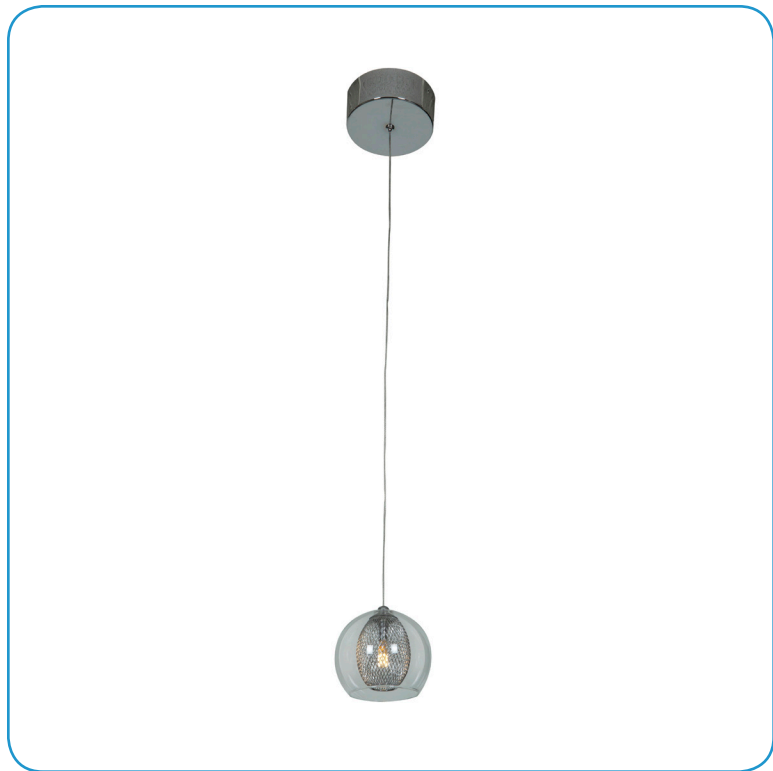

Model No :: **52078-CH/CLR**
 Name :: **Aeria**

Project Name :: _____
 Location :: _____
 Type :: _____
 Quantity :: _____
 Notes :: _____

Product Information

Product ID :: 52078
 UPC Code :: 641594187700
 Mounting Type :: Ceiling
 Finish :: Chrome (CH)
 Diffuser :: Clear (CLR)
 Alt. Finishes :: N/A
 Alt. Diffusers :: N/A

Product Dimensions

Fixture		Canopy	
Length ::	N/A	Length ::	N/A
Width ::	N/A	Width ::	N/A
Diameter ::	4"	Diameter ::	5"
Extension ::	N/A	Height ::	N/A
Height ::	4"		
Overall Height :: 4"-115" Max.			

Technical Specifications

Qualifications	Specifications	Photometrics	Recommended Dimmers
Location Rating :: Dry	Frame Material :: Metal	CCT :: 2900	Not Dimmable
Certification :: cULus	Diffuser Material :: Glass	CRI :: N/A	
IES File :: No	Voltage :: 12v	Wattage :: 20 W	
JA8 Compliant :: No	Lamping Type :: Halogen	Nominal Lumens :: 300	
Title 20 Compliant :: Yes	Lamping Base :: G4	Delivered Lumens :: N/A	
Energy Star :: No	Lamp Quantity :: 1		
ADA Compliant :: No	Lamp Wattage :: 20 W		
Marine Grade :: No	Total Wattage :: 20 W		
Emergency Lighting :: No	Lamps Included :: Yes		
Warranty :: 1 Year Limited	J-Box Type :: Standard		