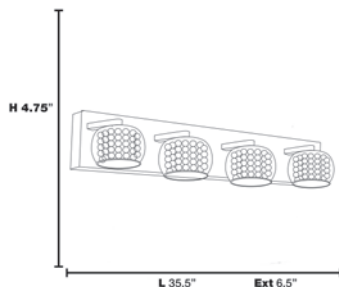

Product Dimensions

Fixture	Canopy
Length ::	Length :: 1
Width :: 33.5	Width :: 33.5
Diameter ::	Diameter ::
Extension :: 6.5	Height :: 4.75
Height :: 4.75	
Overall Height ::	

Technical Specifications

Qualifications

Photometrics

CCT :: 2900 K
 CRI :: 0
 Wattage :: 192 W
 Nominal Lumens :: 2960
 Delivered Lumens :: 0

Recommended Dimmers

(TRIAC) Any Standard Dimmer

Additional Items :: 0

Line Drawing #1

Line Drawing #2

Image Not Available