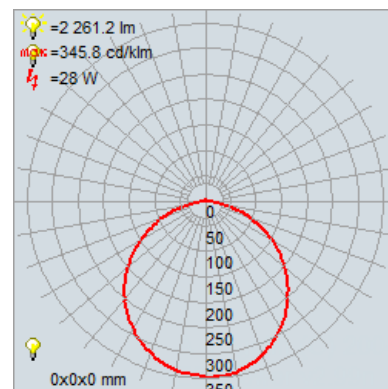

Product Dimensions

Fixture		Canopy
Length ::	45	Length ::
Width ::	4.75	Width ::
Diameter ::		Diameter ::
Extension ::		Height ::
Height ::	7.75	
Overall Height ::		

Technical Specifications

Qualifications

Photometrics

CCT :: 3000 K
 CRI :: 90
 Wattage :: 29 W
 Nominal Lumens :: 2939
 Delivered Lumens :: 2261

Recommended Dimmers

(ELV) LUTRON Diva DVELV-300P; (ELV) LUTRON Skylark Contour CTCL-153P; (TRIAC) LUTRON Diva DVCL-153P

Additional Items ::

Line Drawing #1

Image Not Available

Line Drawing #2

Image Not Available

IES File

Toll Free 800-828-5483 • www.AccessLighting.com

14410 Myford Road, Irvine, CA 92606