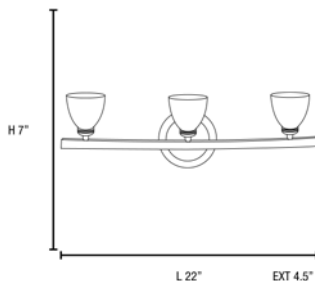

Product Dimensions

Fixture	Canopy
Length :: N/A	Length :: N/A
Width :: 22"	Width :: N/A
Diameter :: N/A	Diameter :: N/A
Extension :: 4.5"	Height :: N/A
Height :: 7"	
Overall Height :: N/A	

Technical Specifications

Photometrics

CCT :: 2900
 CRI :: N/A
 Wattage :: 180w
 Nominal Lumens :: 2400Lm
 Delivered Lumens :: N/A

Recommended Dimmers

(TRIAC) Any Standard Dimmer

Additional Items :: Mounts up or down

Line Drawing #1

Line Drawing #2

Image Not Available

IES File

Image Not Available

Toll Free 800-828-5483 • www.AccessLighting.com

14410 Myford Road, Irvine, CA 92606

The information provided is subject to change without notice. ©2020 Access Lighting Corporation. All Rights Reserved
 Rev. 202004 Filename: 63813-46-CH_OPL.pdf