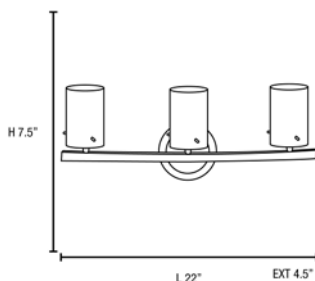

Line Drawing #2

Image Not Available

IES File

Image Not Available

Toll Free 800-828-5483 • www.AccessLighting.com

14410 Myford Road, Irvine, CA 92606

The information provided is subject to change without notice. ©2020 Access Lighting Corporation. All Rights Reserved
Rev. 202004 Filename:: 63813-47-CH_AMB.pdf