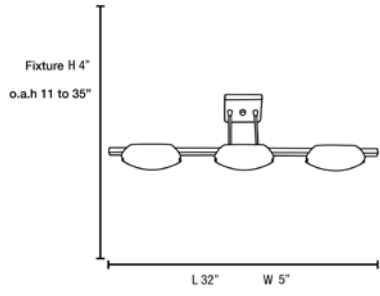

Product Dimensions

Fixture	Canopy
Length :: 5"	Length :: 5.5"
Width :: 32"	Width :: 5.5"
Diameter :: N/A	Diameter :: N/A
Extension :: N/A	Height :: 1"
Height :: 4"	
Overall Height :: 6-35"	

Technical Specifications

Photometrics

CCT :: 2900
 CRI :: N/A
 Wattage :: 300w
 Nominal Lumens :: 4950Lm
 Delivered Lumens :: N/A

Recommended Dimmers

(ELV) LUTRON Diva DVELV-300P; (ELV) LUTRON Diva DVELV-303P; (ELV) LUTRON Skylark SELV-300P; (TRIAC) LUTRON Diva DV-600P

Additional Items :: Only Limited Quantities Available

Line Drawing #1

Line Drawing #2

Image Not Available

IES File

Image Not Available

Toll Free 800-828-5483 • www.AccessLighting.com

14410 Myford Road, Irvine, CA 92606