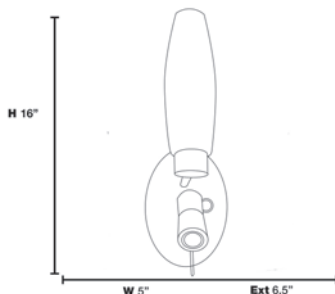

Line Drawing #1

Line Drawing #2

Image Not Available

IES File

Image Not Available

Toll Free 800-828-5483 • www.AccessLighting.com

14410 Myford Road, Irvine, CA 92606

The information provided is subject to change without notice. ©2020 Access Lighting Corporation. All Rights Reserved
Rev. 202105 Filename:: 70020LED-CH_OPL.pdf