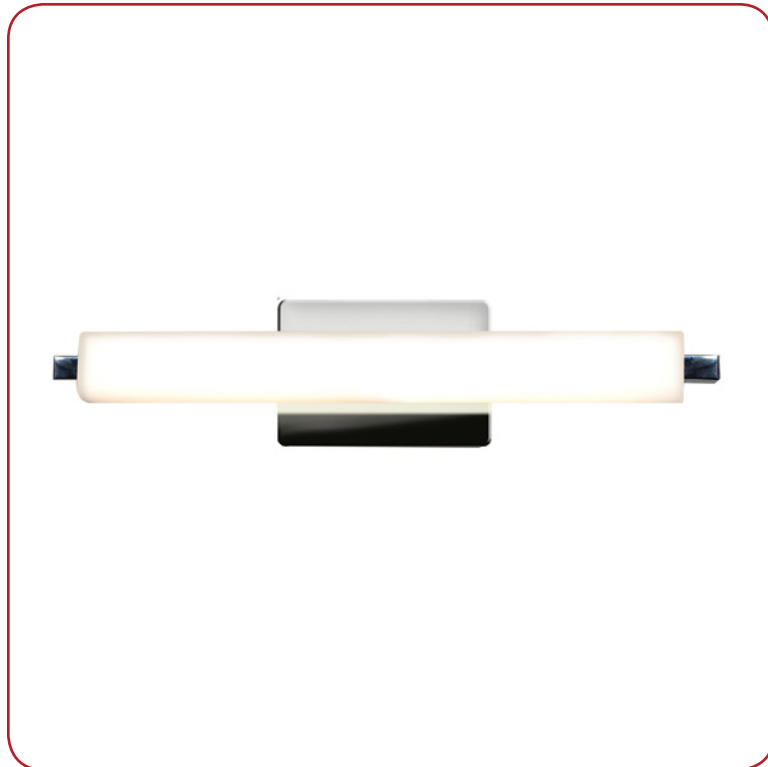

Model No :: **70035LEDD-CH/OPL**  
 Name :: Chic

Project Name :: \_\_\_\_\_  
 Location :: \_\_\_\_\_  
 Type :: \_\_\_\_\_  
 Quantity :: \_\_\_\_\_  
 Notes :: \_\_\_\_\_

**Product Information**

Product ID :: 70035  
 UPC Code :: 641594197044  
 Mounting Type :: Wall  
 Finish :: Chrome (CH)  
 Diffuser :: Opal (OPL)  
 Alt. Finishes :: Chrome (CH)  
 Alt. Diffusers :: Opal (OPL)

**Product Dimensions**

<b>Fixture</b>		<b>Canopy</b>
Length ::	N/A	Length :: 1"
Width ::	20.75"	Width :: 7"
Diameter ::	N/A	Diameter :: N/A
Extension ::	3.75"	Height :: 5"
Height ::	5"	
Overall Height ::	N/A	

**Specifications**

Frame Material :: Metal  
 Diffuser Material :: Glass  
 Voltage :: 120v  
 Lamping Type :: Dedicated LED  
 Lamping Base :: SSL  
 Lamp Quantity :: 1  
 Lamp Wattage :: 25 W  
 Total Wattage :: 25w  
 Lamps Included :: Yes  
 J-Box Type :: Standard