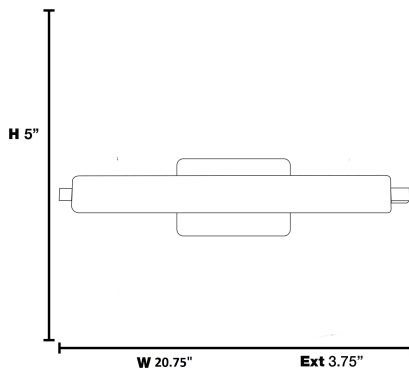

**Product Dimensions**

<b>Fixture</b>		<b>Canopy</b>
Length ::	N/A	Length :: 1"
Width ::	20.75"	Width :: 7"
Diameter ::	N/A	Diameter :: N/A
Extension ::	3.75"	Height :: 5"
Height ::	5"	
Overall Height ::	N/A	

**Photometrics**

CCT :: 3000  
 CRI :: 85  
 Wattage :: 25w  
 Nominal Lumens :: 1577Lm  
 Delivered Lumens :: 1203Lm

**Recommended Dimmers**

(ELV) LUTRON Diva DVELV-300P; (ELV) LUTRON Diva DVELV-303P; (TRIAC) LUTRON Diva DVCL-153P

Additional Items :: Multi-Directional Mounting

**Line Drawing #1**

**Line Drawing #2**

Image Not Available

**IES File**

**Toll Free 800-828-5483 • www.AccessLighting.com**

14410 Myford Road, Irvine, CA 92606