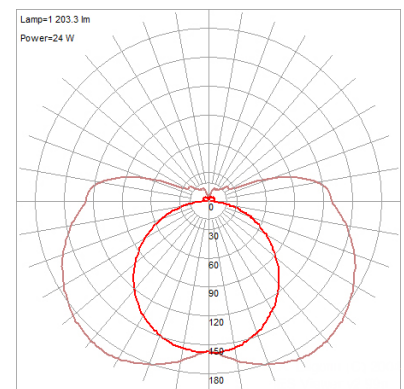

**Product Dimensions**

<b>Fixture</b>		<b>Canopy</b>
Length ::	N/A	Length :: 1"
Width ::	20.75"	Width :: 7"
Diameter ::	N/A	Diameter :: N/A
Extension ::	3.75"	Height :: 5"
Height ::	5"	
Overall Height ::	N/A	

**Photometrics**

CCT :: 3000  
 CRI :: 85  
 Wattage :: 25w  
 Nominal Lumens :: 1577Lm  
 Delivered Lumens :: 1203Lm

**Recommended Dimmers**

(ELV) LUTRON Diva DVELV-300P; (ELV) LUTRON Diva DVELV-303P; (TRIAC) LUTRON Diva DVCL-153P

Additional Items :: Multi-Directional Mounting

**Line Drawing #1**

**Line Drawing #2**

Image Not Available

**IES File**

**Toll Free 800-828-5483 • www.AccessLighting.com**

14410 Myford Road, Irvine, CA 92606