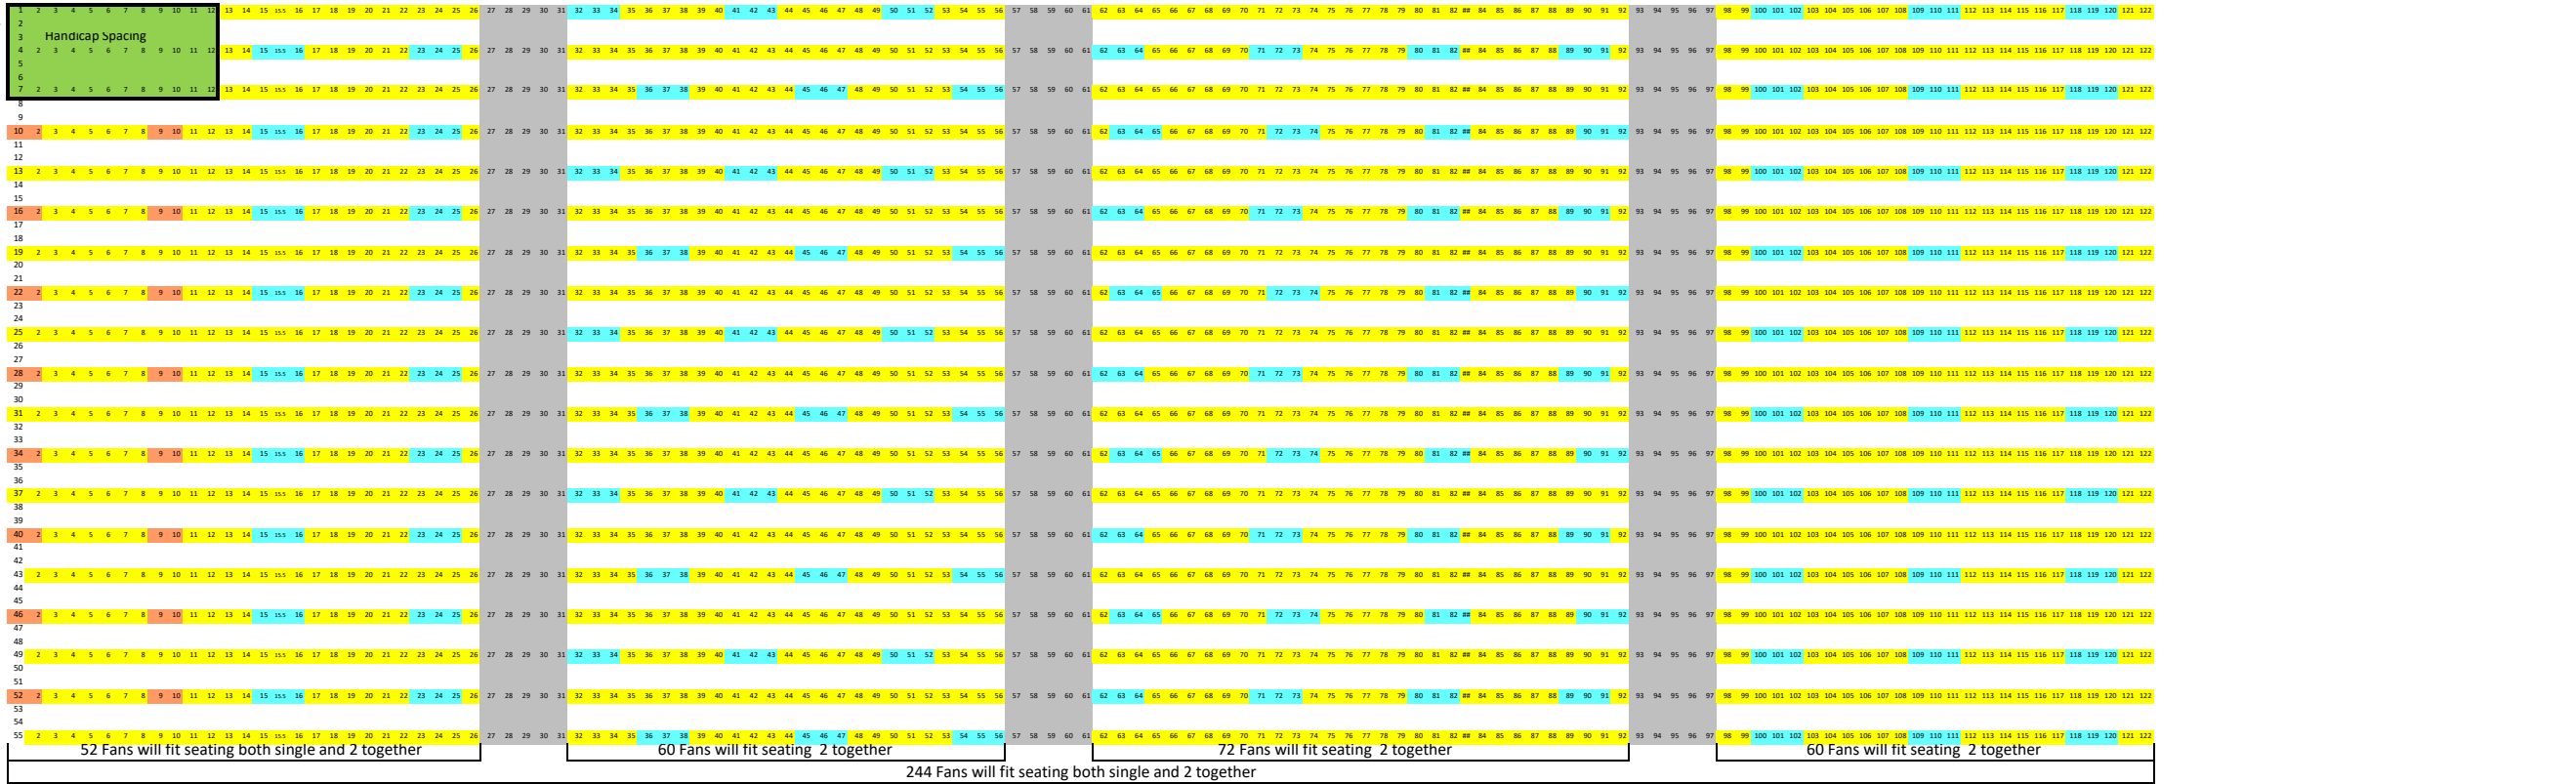

LEGEND:
 Light Blue = Double Seating
 Orange = Single seating
 Green = Handicap seating
 Grey = Walkway
 Yellow= empty space

NOTE This same legend is for all three Charts

Band Stand