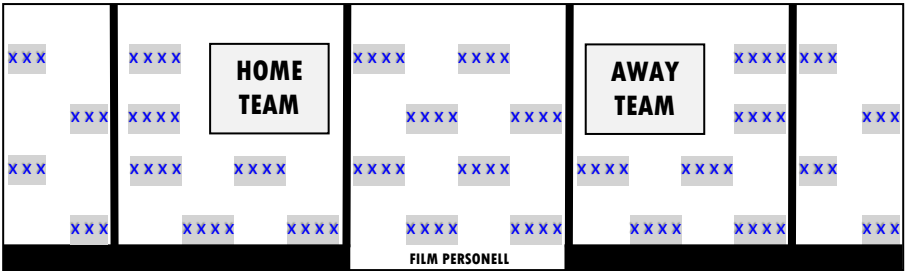

# HOME TEAM BENCH

# AWAY TEAM BENCH

**Key**  
 xxx = Bleacher pod  
 - 3 x pods = 18  
 - 4 x pods = 55