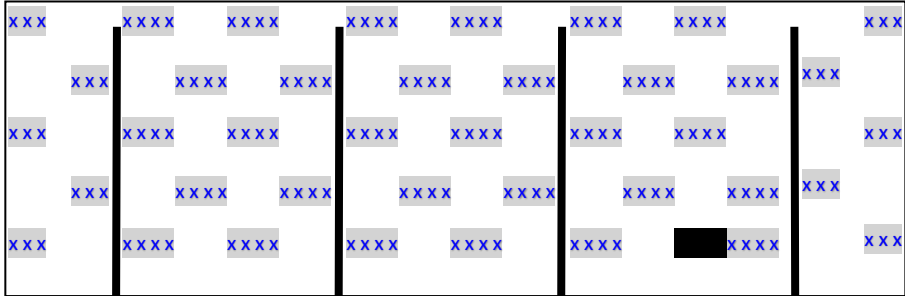

# HOME TEAM

\*CLOSED WHEN WTGR IS BROADCASTING

# AWAY TEAM BENCH

**Key**  
 xxx = Bleacher pod  
 - 3 x pods = 18  
 - 4 x pods = 55