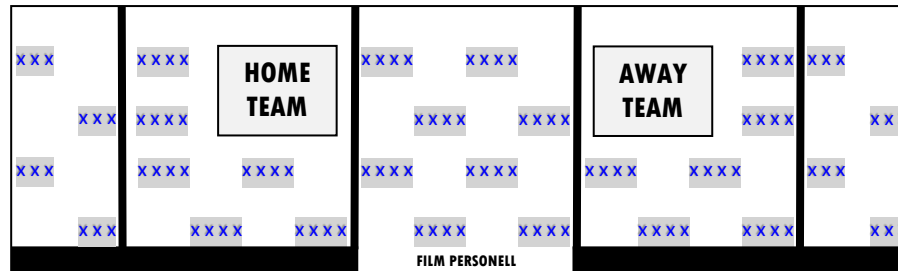

# HIGH SCHOOL MAIN GYM SOCIAL DISTANCING

## HOME TEAM

16 Pep Band  
Members

## AWAY TEAM BENCH

**Key**  
 xxx = Bleacher pod  
 - 3 x pods = 18  
 - 4 x pods = 55  
**Max Capacity = 1,365**  
 15% of Max = 204  
**Max Social Distance Seating = 274**