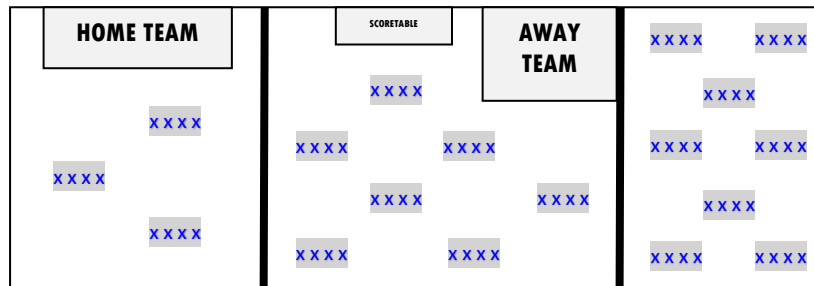

# FIELDHOUSE SOCIAL DISTANCING

## HOME SPECTATORS

**Key**  
 xxxx = Bleacher pod  
 - 4 x pods = 66  
**Max Capacity = 1,168**  
 15% of Max = 175  
**Max Social Distance Seating = 264**

## AWAY SPECTATORS