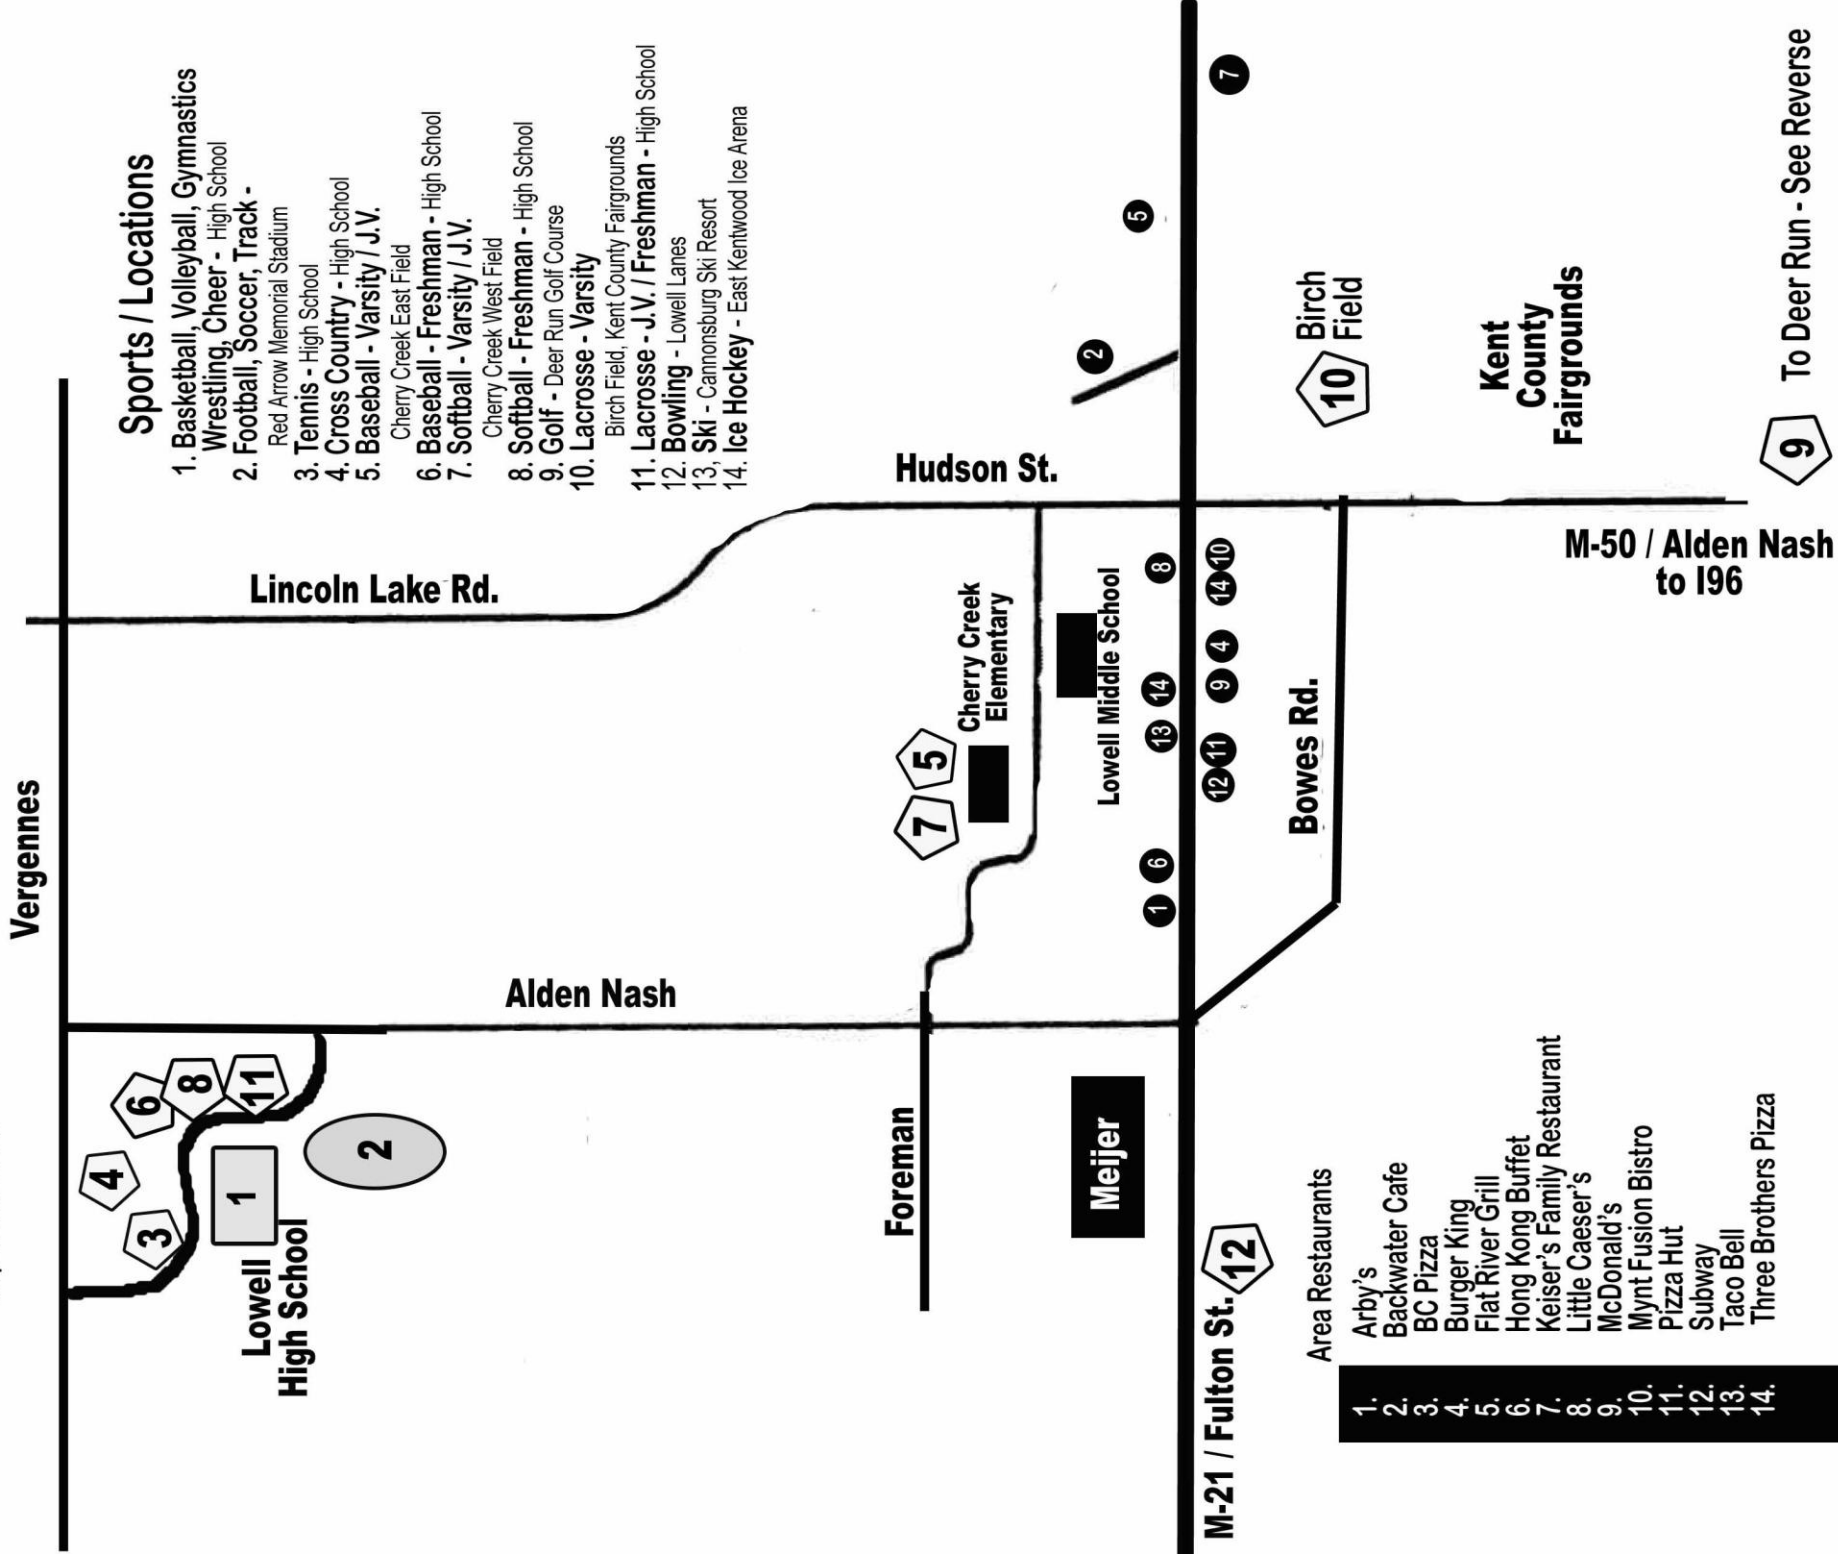

# Detail Map of Lowell Area

Map not to Scale

## Sports / Locations

1. Basketball, Volleyball, Gymnastics  
Wrestling, Cheer - High School
2. Football, Soccer, Track -  
Red Arrow Memorial Stadium
3. Tennis - High School
4. Cross Country - High School
5. Baseball - Varsity / J.V.  
Cherry Creek East Field
6. Baseball - Freshman - High School
7. Softball - Varsity / J.V.  
Cherry Creek West Field
8. Softball - Freshman - High School
9. Golf - Deer Run Golf Course
10. Lacrosse - Varsity  
Birch Field, Kent County Fairgrounds
11. Lacrosse - J.V. / Freshman - High School
12. Bowling - Lowell Lanes
13. Ski - Cannonsburg Ski Resort
14. Ice Hockey - East Kentwood Ice Arena

## Area Restaurants

1. Arby's
2. Backwater Cafe
3. BC Pizza
4. Burger King
5. Flat River Grill
6. Hong Kong Buffet
7. Keiser's Family Restaurant
8. Little Caeser's
9. McDonald's
10. Mynt Fusion Bistro
11. Pizza Hut
12. Subway
13. Taco Bell
14. Three Brothers Pizza

**9 To Deer Run - See Reverse**