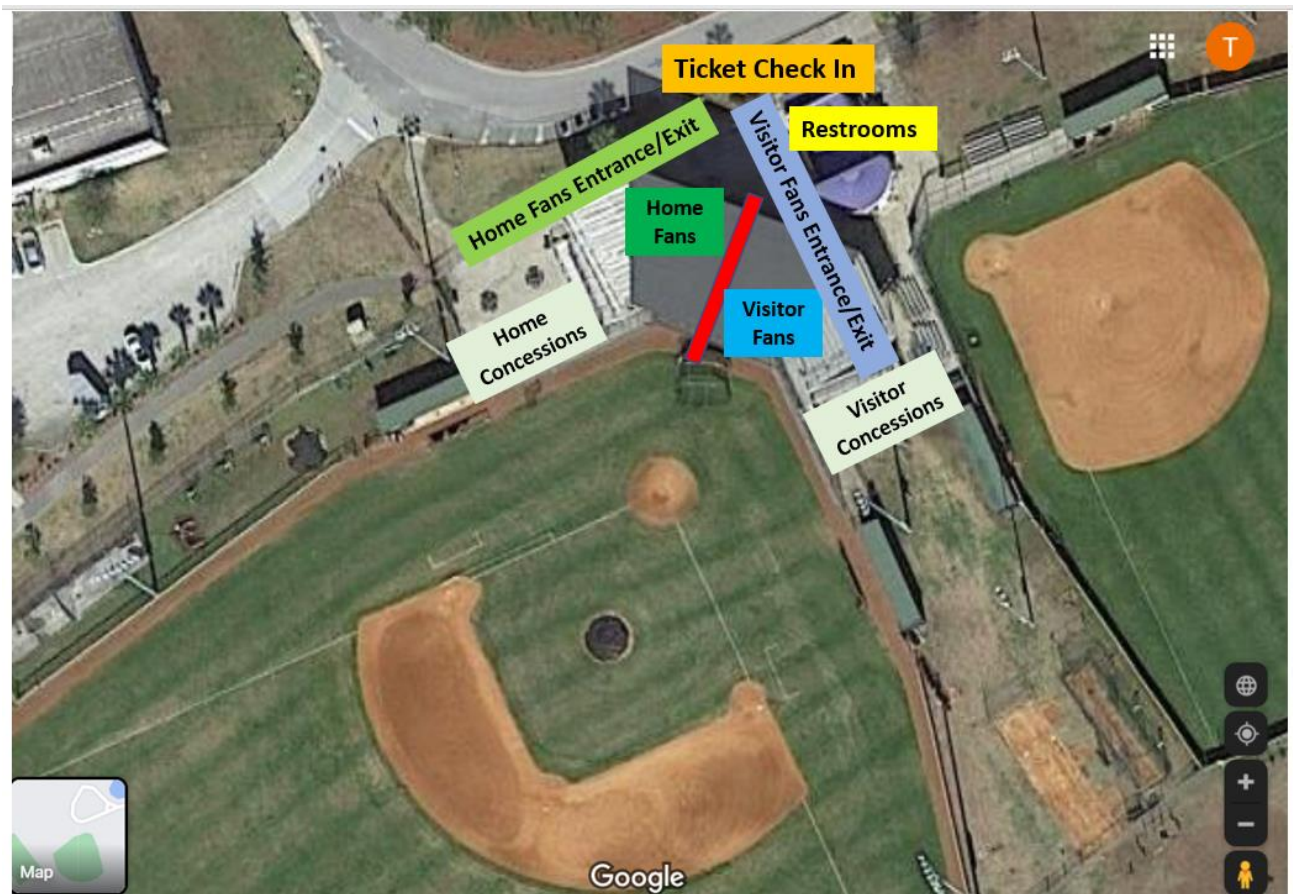

Baseball Games at Bluffton High School (Spectators)

Baseball Games at Bluffton High School (Spectators)

Home/Visitor Spectators Notes:

- Stay home if sick or have a fever, experiencing signs or symptoms of COVID-19, tested positive for COVID-19 or been in close contact with a person who has symptoms of COVID-19 within the last 14 days
- Anyone that has pre-existing medical conditions that place them at higher risk of infection or those who do not want to risk contracting COVID-19 should consider staying home
- Fan Parking--Enter "Zone C" off H.E. McCracken Circle; put on mask upon exiting the vehicle
- Masks are required at all times (no bandanas)
- Hand Sanitizer will be available
- Spectators must sit in designated areas only
 - Home fan bleachers are on the home dugout side of bleachers/1st Base
 - Visitor fan bleachers are on the visitor dugout side of bleachers/3rd Base
- Seating:
 - Every other row is closed
 - Do not sit in seats marked red
 - Spectators may sit together if from the same household; each household must distance 6+ feet apart
- Individual spectators must sit 6+ feet apart, including students
- No spectators are allowed on the field before/during/after the event
- All spectators should leave immediately following the contest using the same route that they entered the facility
- Remain 6 feet apart while waiting to enter the venue and while moving about the facility and campus
- All spectators must adhere to PA announcements and signage
- Anyone who becomes ill during the event should report immediately to a Bluffton High School staff member.
- Follow CDC and DHEC guidelines for personal hygiene (hand washing, coughing/sneezing etiquette, etc.)
- Megaphones and any other similar artificial noisemakers that could potentially spread respiratory droplets are prohibited for use by spectators
- Adhere to Beaufort County School District's Clear Bag Policy (more details below)