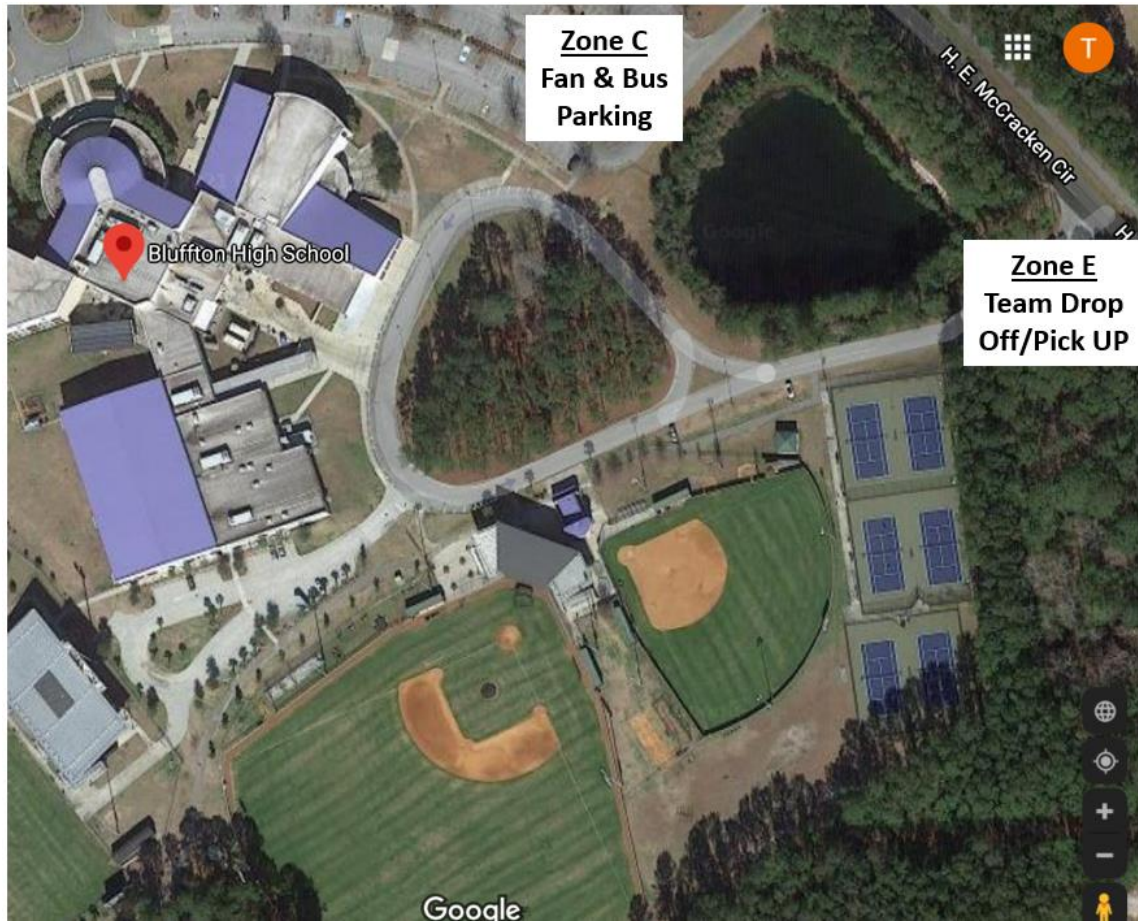

Baseball Games at Bluffton High School (Spectators)

Baseball Games at Bluffton High School (Spectators)

Home/Visitor Spectators Notes:

- Stay home if sick or have a fever, experiencing signs or symptoms of COVID-19, tested positive for COVID-19 or been in close contact with a person who has symptoms of COVID-19 within the last 14 days
- Anyone that has pre-existing medical conditions that place them at higher risk of infection or those who do not want to risk contracting COVID-19 should consider staying home
- Fan Parking--Enter "Zone C" off H.E. McCracken Circle; put on mask upon exiting the vehicle
- Masks are required at all times (no bandanas)
- Hand Sanitizer will be available
- Spectators must sit in designated areas only
 - Home fan bleachers are on the home dugout side of bleachers/1st Base
 - Visitor fan bleachers are on the visitor dugout side of bleachers/3rd Base
- Seating:
 - Every other row is closed
 - Do not sit in seats marked red
 - Spectators may sit together if from the same household; each household must distance 6+ feet apart
- Individual spectators must sit 6+ feet apart, including students
- No spectators are allowed on the field before/during/after the event
- All spectators should leave immediately following the contest using the same route that they entered the facility
- Remain 6 feet apart while waiting to enter the venue and while moving about the facility and campus
- All spectators must adhere to PA announcements and signage
- Anyone who becomes ill during the event should report immediately to a Bluffton High School staff member.
- Follow CDC and DHEC guidelines for personal hygiene (hand washing, coughing/sneezing etiquette, etc.)
- Megaphones and any other similar artificial noisemakers that could potentially spread respiratory droplets are prohibited for use by spectators
- Adhere to Beaufort County School District's Clear Bag Policy (more details below)