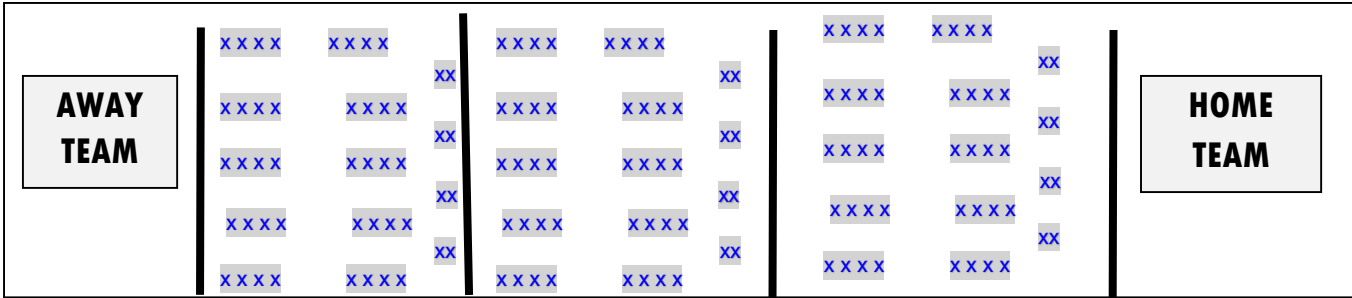

NEWTON HS GYMNASIUM SEATING MAP

HOME SEATING