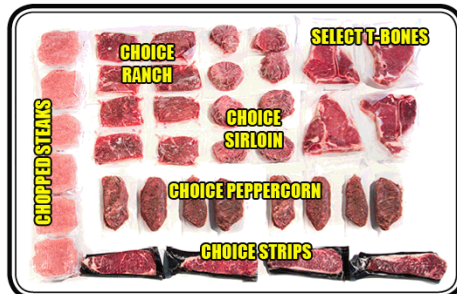

Butcher's Choice of Atlanta, Inc.

1241 Dayspring Trace
Lawrenceville, GA 30045
Monday thru Saturday
9 AM to 8 PM By Appointment Only
www.butcherschoice.com

All beef, chicken, and pork sold by Butcher's Choice of Atlanta, Inc. is Inspected and approved by the USDA first. The Georgia Department of Agriculture inspects the product for a second time along with inspections of our vehicles and our main distribution center, ensuring nothing less than the highest quality product will be passed on to our customers.