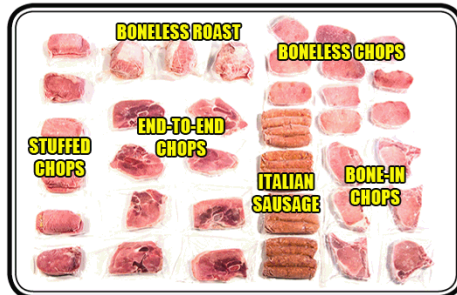

Butcher's Choice of Atlanta, Inc.

1241 Dayspring Trace
Lawrenceville, GA 30045
Monday thru Saturday
9 AM to 8 PM By Appointment Only
www.butcherschoice.com

All beef, chicken, and pork sold by Butcher's Choice of Atlanta, Inc. is Inspected and approved by the USDA first. The Georgia Department of Agriculture inspects the product for a second time along with inspections of our vehicles and our main distribution center, ensuring nothing less than the highest quality product will be passed on to our customers.