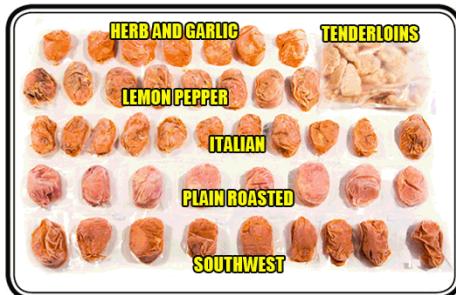

Butcher's Choice of Atlanta, Inc.

1241 Dayspring Trace
Lawrenceville, GA 30045
Monday thru Saturday
9 AM to 8 PM By Appointment Only
www.butcherschoice.com

All beef, chicken, and pork sold by Butcher's Choice of Atlanta, Inc. is Inspected and approved by the USDA first. The Georgia Department of Agriculture inspects the product for a second time along with inspections of our vehicles and our main distribution center, ensuring nothing less than the highest quality product will be passed on to our customers.