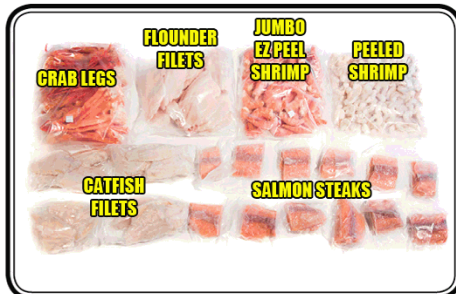

Butcher's Choice of Atlanta, Inc.

1241 Dayspring Trace
Lawrenceville, GA 30045
Monday thru Saturday
9 AM to 8 PM By Appointment Only
www.butcherschoice.com

All beef, chicken, and pork sold by Butcher's Choice of Atlanta, Inc. is Inspected and approved by the USDA first. The Georgia Department of Agriculture inspects the product for a second time along with inspections of our vehicles and our main distribution center, ensuring nothing less than the highest quality product will be passed on to our customers.