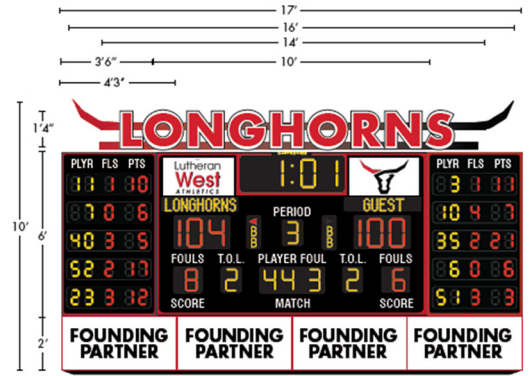

Digital Content

- Pre-game: 10-second animated sponsor logo rotation on LED display
- During game: 10-second animated sponsor logo rotation on LED display
- One Feature Entitlement to be selected by sponsor and school

Static Signage/Recognition:

- One advertising panel on bottom of the Rock Gym stat board (ad panel is 2' h x 5' w)
- One logo on both ticket booths (inside and outside of school)

Audio Announcements:

- One customized PA announcements per regular season home game (all Rock Gym sports: volleyball, girls' basketball, boys' basketball, and wrestling)

$2,500/year | 3-year term

Digital Content

- Pre-game: 10-second animated sponsor logo rotation on LED display
- During game: 10-second animated sponsor logo rotation on LED display

Audio Announcements:

- One customized PA announcements per regular season home game (all Rock Gym sports: volleyball, girls' basketball, boys' basketball, and wrestling)

$1,500/year | 1-year term