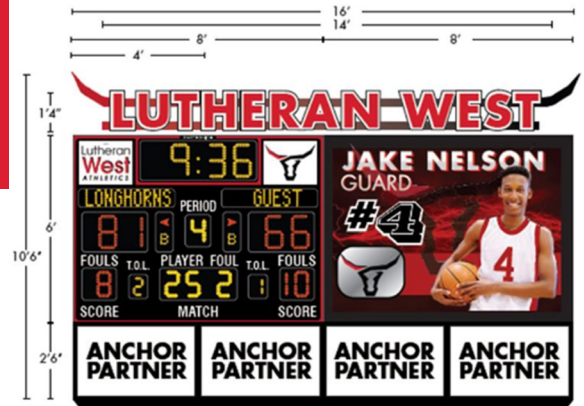

Digital Content

- Pre-game: 10-second animated sponsor logo rotation on LED display
- During game: 10-second animated sponsor logo rotation on LED display
- One Feature Entitlement to be selected by sponsor and school

Static Signage/Recognition:

- One advertising panel on bottom of the Rock Gym stat board (ad panel is 2' h x 5' w)
- One logo on both ticket booths (inside and outside of school)

Audio Announcements:

- One customized PA announcements per regular season home game (all Rock Gym sports: volleyball, girls' basketball, boys' basketball, and wrestling)

$2,500/year | 3-year term

Digital Content

- Pre-game: 10-second animated sponsor logo rotation on LED display
- During game: 10-second animated sponsor logo rotation on LED display

Audio Announcements:

- One customized PA announcements per regular season home game (all Rock Gym sports: volleyball, girls' basketball, boys' basketball, and wrestling)

$1,500/year | 1-year term