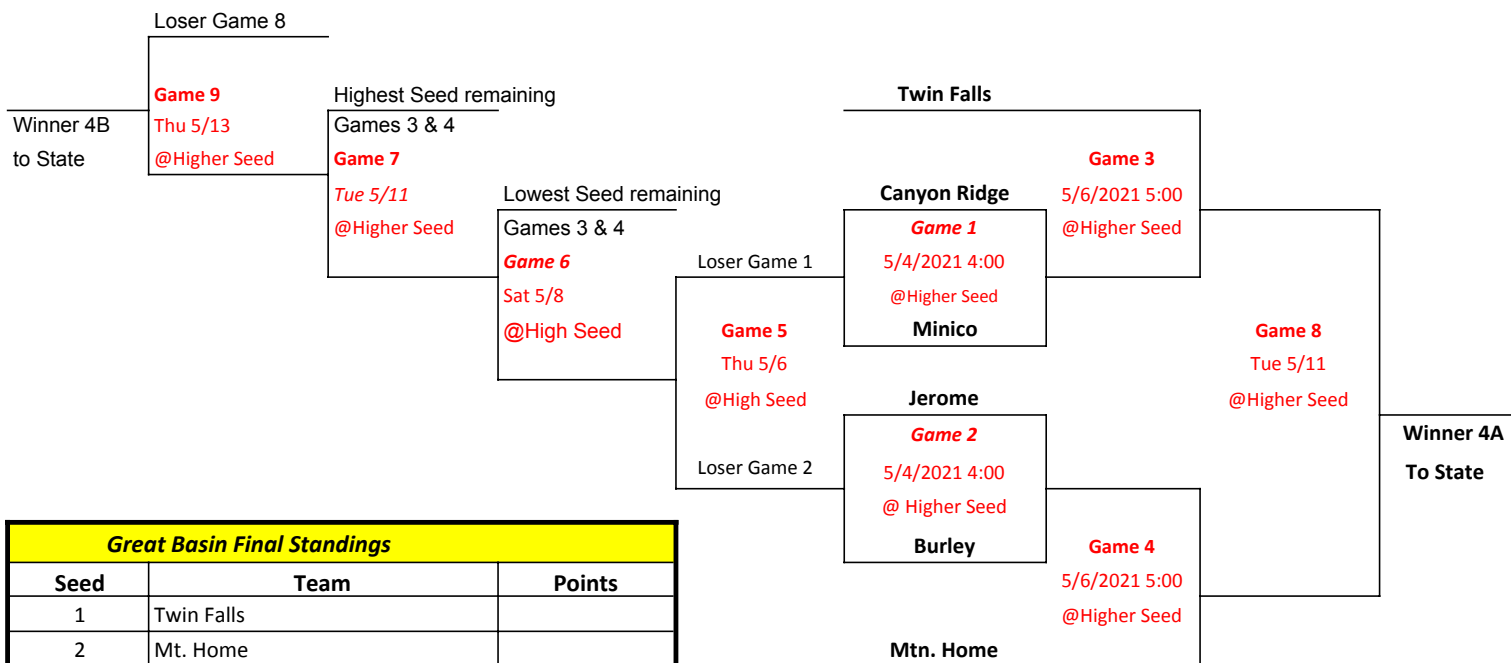

THE GREAT BASIN 7

2021 District Softball Tournament

Great Basin Final Standings		
Seed	Team	Points
1	Twin Falls	
2	Mt. Home	
3	Jerome	
4	Canyon Ridge	
5	Minico	
6	Burley	
7		