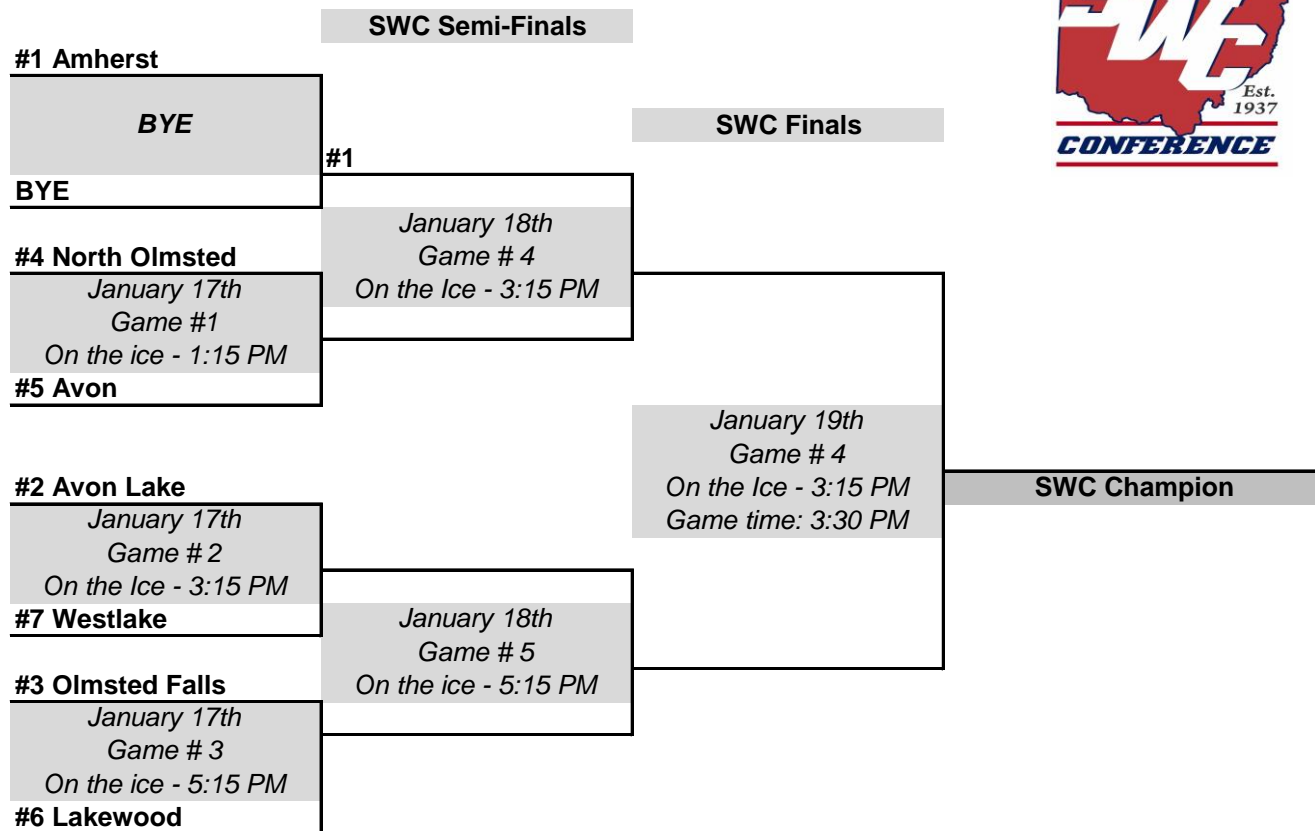

SWC Hockey Championships 2020

January 17-19, 2020

Overtime rules:

8 minute overtime period

*4 on 4 in OT period

*Teams will alternate ends in the OT period

Game remains tied

*5 player Shoot out

Game remains tied

*Sudden death shoot out

Thank You to the North Olmsted Hockey team parents, North Olmsted Hockey Club, North Olmsted Rec Center, and the many volunteers for all of their help in running the SWC Hockey Tournament.