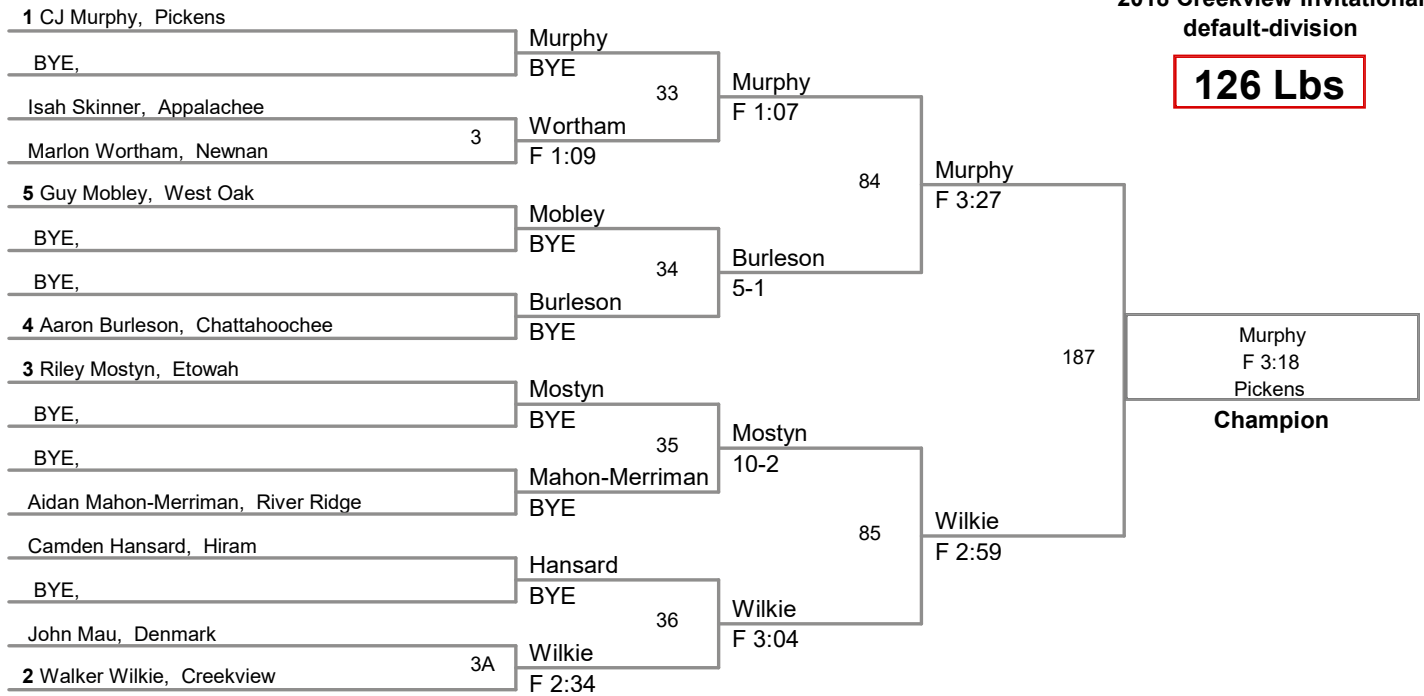

2018 Creekview Invitational
default-division

106 Lbs

2018 Creekview Invitational
default-division

113 Lbs

2018 Creekview Invitational
default-division

120 Lbs

2018 Creekview Invitational
default-division

126 Lbs

2018 Creekview Invitational
default-division

132 Lbs

2018 Creekview Invitational
default-division

138 Lbs

1 Allan Fulk, Appalachee

Owen Dobson, River Ridge 41

Fulk
F 1:16
90

Talen Ford, Newnan
Cade Sousa, Creekview 42