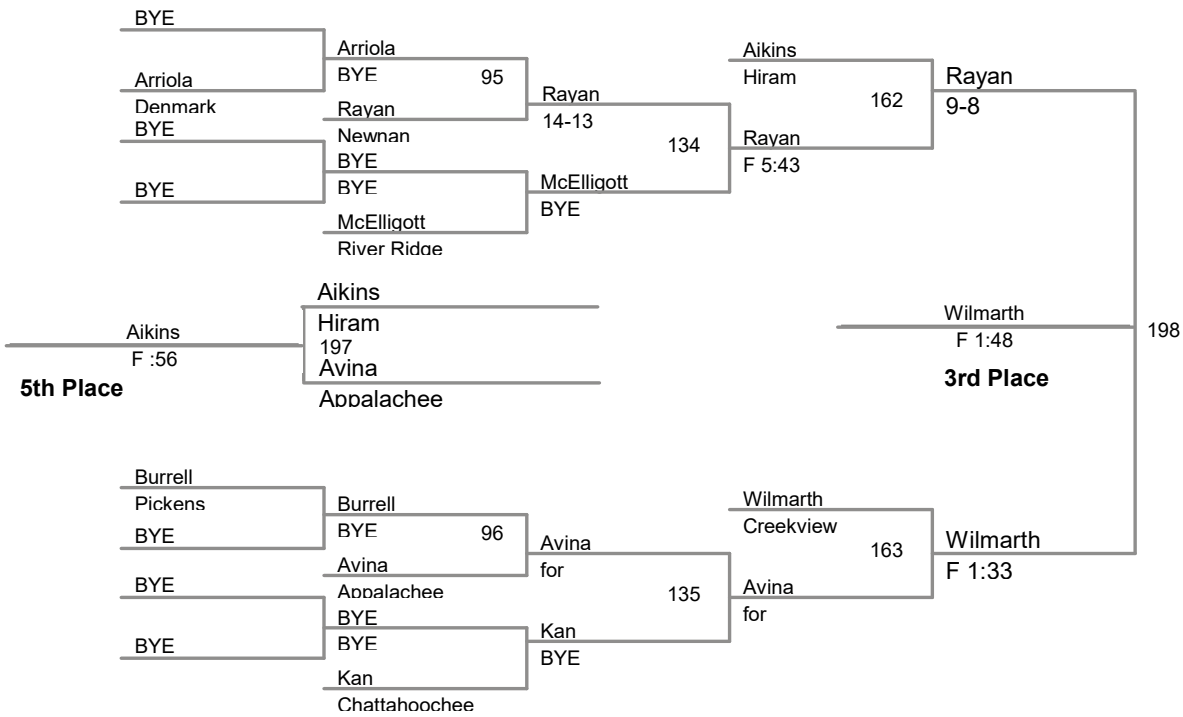

Earley
RYF
159
Fulk
Appalachee

Fulk
F 1:42

Santiago
14-4
Hiram

3rd Place

Ford
Newnan
191

Ford
F 2:39
Newnan

Earley
Chattahoochee

5th Place

2018 Creekview Invitational
default-division

145 Lbs

2018 Creekview Invitational
default-division

152 Lbs

2018 Creekview Invitational
default-division

160 Lbs

2018 Creekview Invitational
default-division

170 Lbs