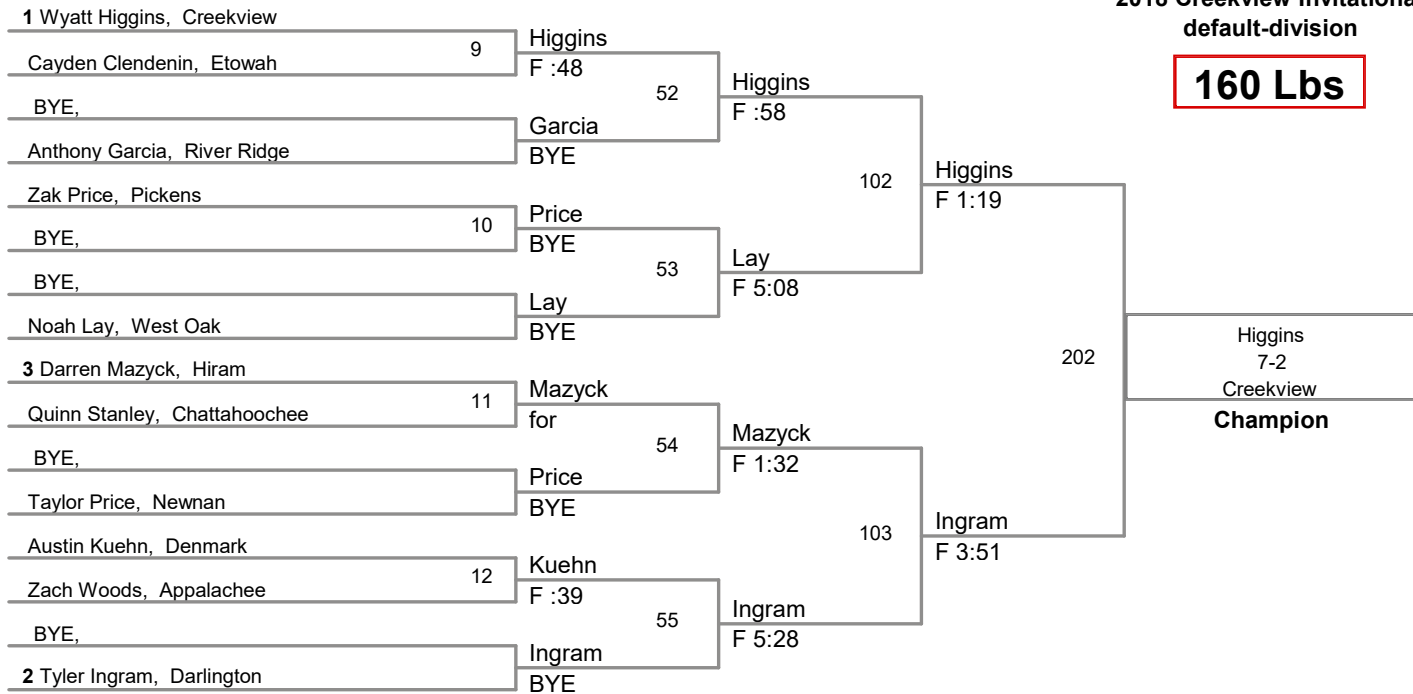

2018 Creekview Invitational
default-division

145 Lbs

2018 Creekview Invitational
default-division

152 Lbs

2018 Creekview Invitational
default-division

160 Lbs

2018 Creekview Invitational
default-division

170 Lbs

2018 Creekview Invitational
default-division

182 Lbs

2018 Creekview Invitational
default-division

195 Lbs

2018 Creekview Invitational
default-division

220 Lbs

2018 Creekview Invitational
default-division

285 Lbs