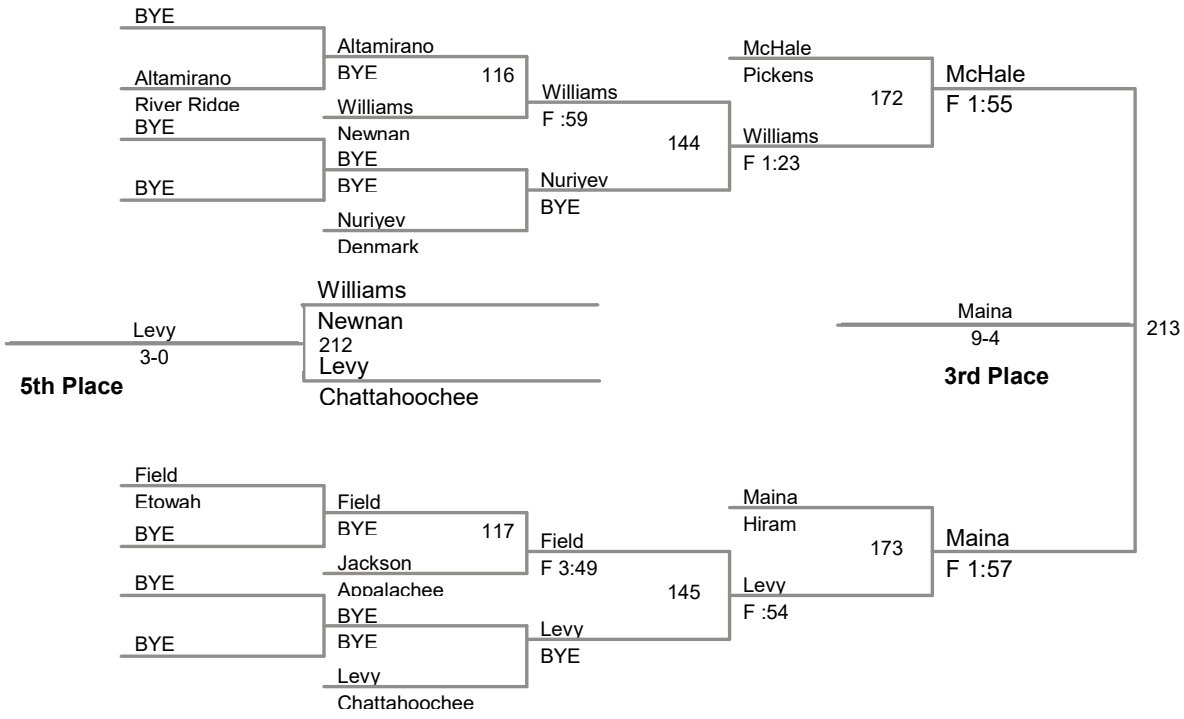

2018 Creekview Invitational
default-division

145 Lbs

2018 Creekview Invitational
default-division

152 Lbs

2018 Creekview Invitational
default-division

160 Lbs

2018 Creekview Invitational
default-division

170 Lbs

2018 Creekview Invitational
default-division

182 Lbs

2018 Creekview Invitational
default-division

195 Lbs

2018 Creekview Invitational
default-division

220 Lbs

2018 Creekview Invitational
default-division

285 Lbs