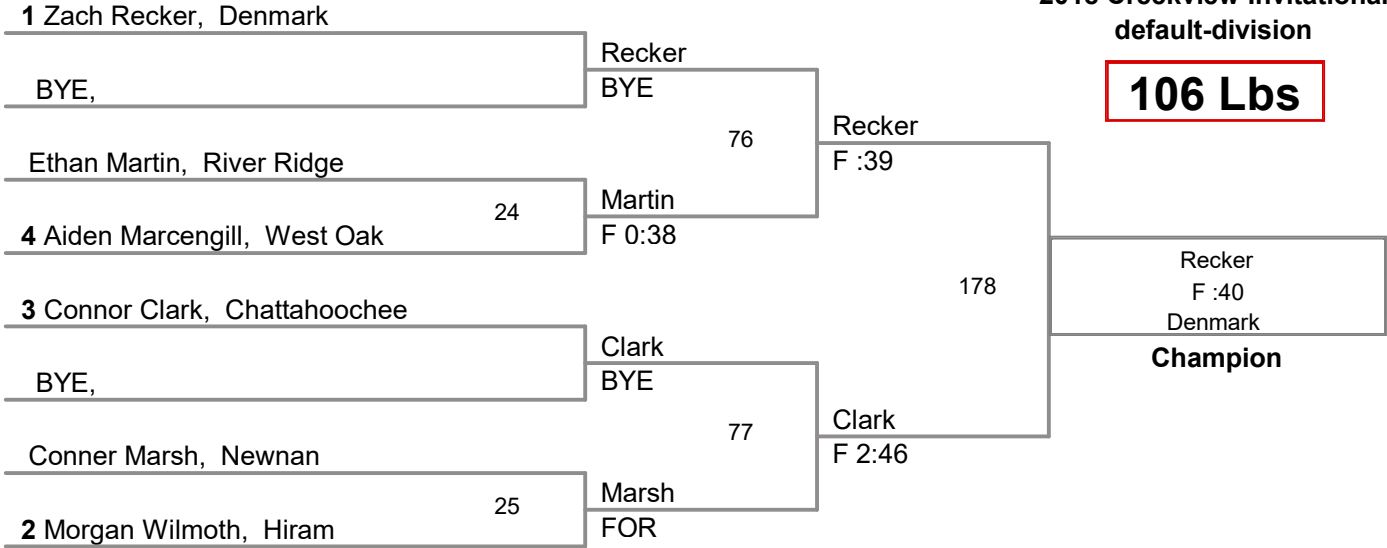

2018 Creekview Invitational
default-division

106 Lbs

2018 Creekview Invitational
default-division

113 Lbs

2018 Creekview Invitational
default-division

120 Lbs

2018 Creekview Invitational
default-division

126 Lbs

2018 Creekview Invitational
default-division

132 Lbs

2018 Creekview Invitational
default-division

138 Lbs

1 Allan Fulk, Appalachee

Owen Dobson, River Ridge 41

Fulk
F 1:16
90

Talen Ford, Newnan
Cade Sousa, Creekview 42