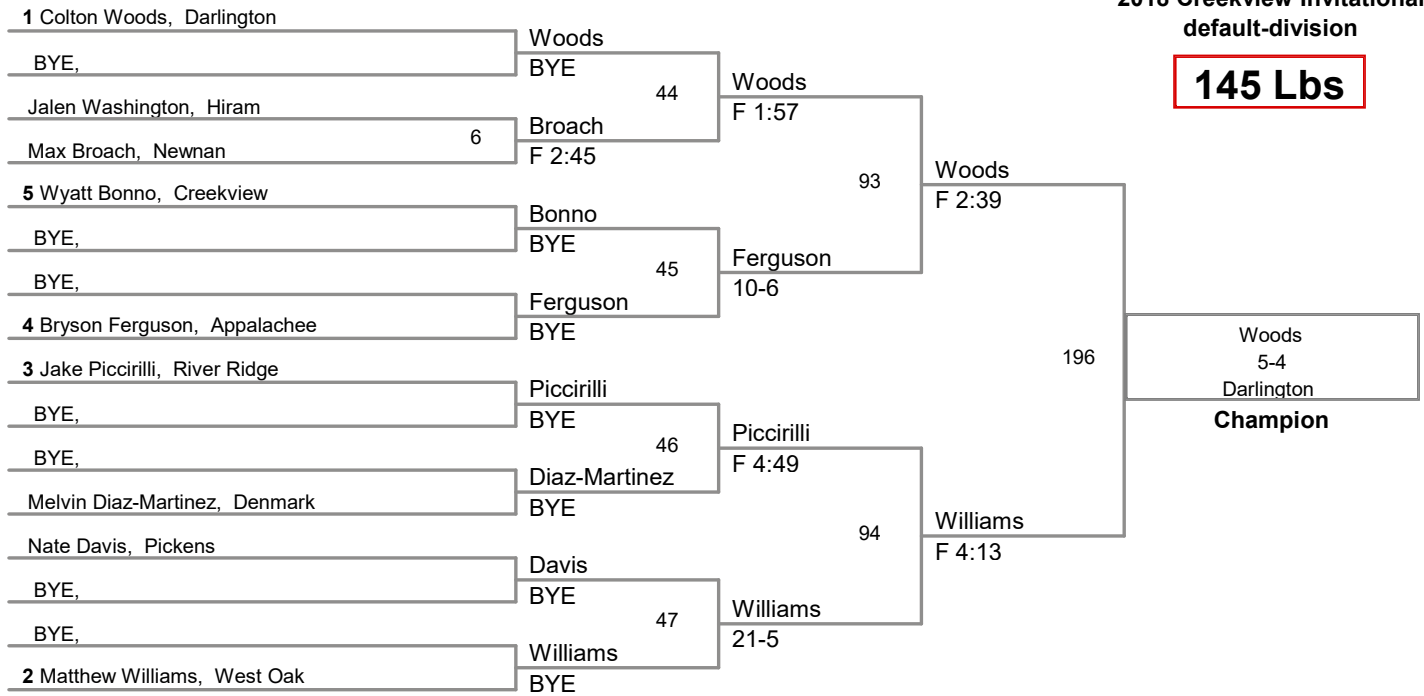

2018 Creekview Invitational
default-division

145 Lbs

2018 Creekview Invitational
default-division

152 Lbs

2018 Creekview Invitational
default-division

160 Lbs

2018 Creekview Invitational
default-division

170 Lbs