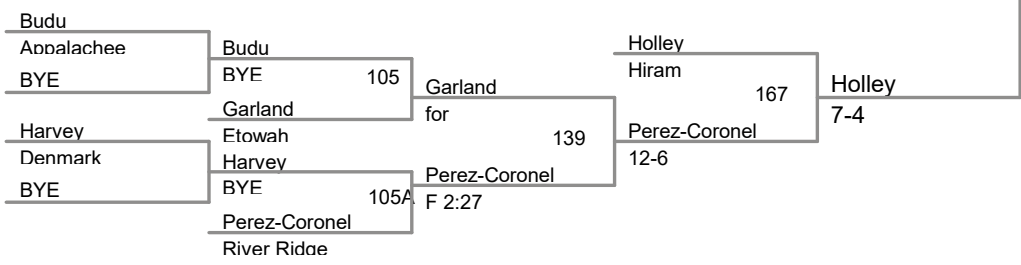

Earley
RYF
159
Fulk
Appalachee

Fulk
F 1:42

Santiago
14-4
Hiram

3rd Place

Ford
Newnan
191

Ford
F 2:39
Newnan

Earley
Chattahoochee

5th Place

2018 Creekview Invitational
default-division

145 Lbs

2018 Creekview Invitational
default-division

152 Lbs

2018 Creekview Invitational
default-division

160 Lbs

2018 Creekview Invitational
default-division

170 Lbs

2018 Creekview Invitational
default-division

182 Lbs

2018 Creekview Invitational
default-division

195 Lbs

2018 Creekview Invitational
default-division

220 Lbs

2018 Creekview Invitational
default-division

285 Lbs