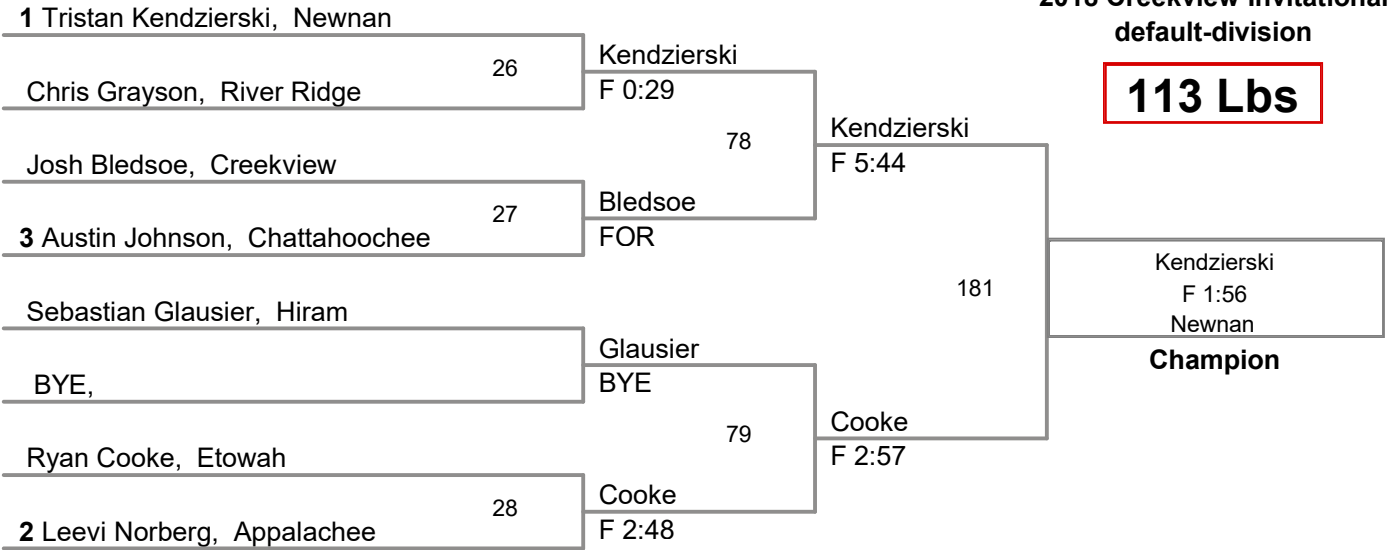

2018 Creekview Invitational
default-division

106 Lbs

2018 Creekview Invitational
default-division

113 Lbs

2018 Creekview Invitational
default-division

120 Lbs

2018 Creekview Invitational
default-division

126 Lbs

2018 Creekview Invitational
default-division

132 Lbs

2018 Creekview Invitational
default-division

138 Lbs

1 Allan Fulk, Appalachee

Owen Dobson, River Ridge 41

Fulk
F 1:16
90

Talen Ford, Newnan
Cade Sousa, Creekview 42