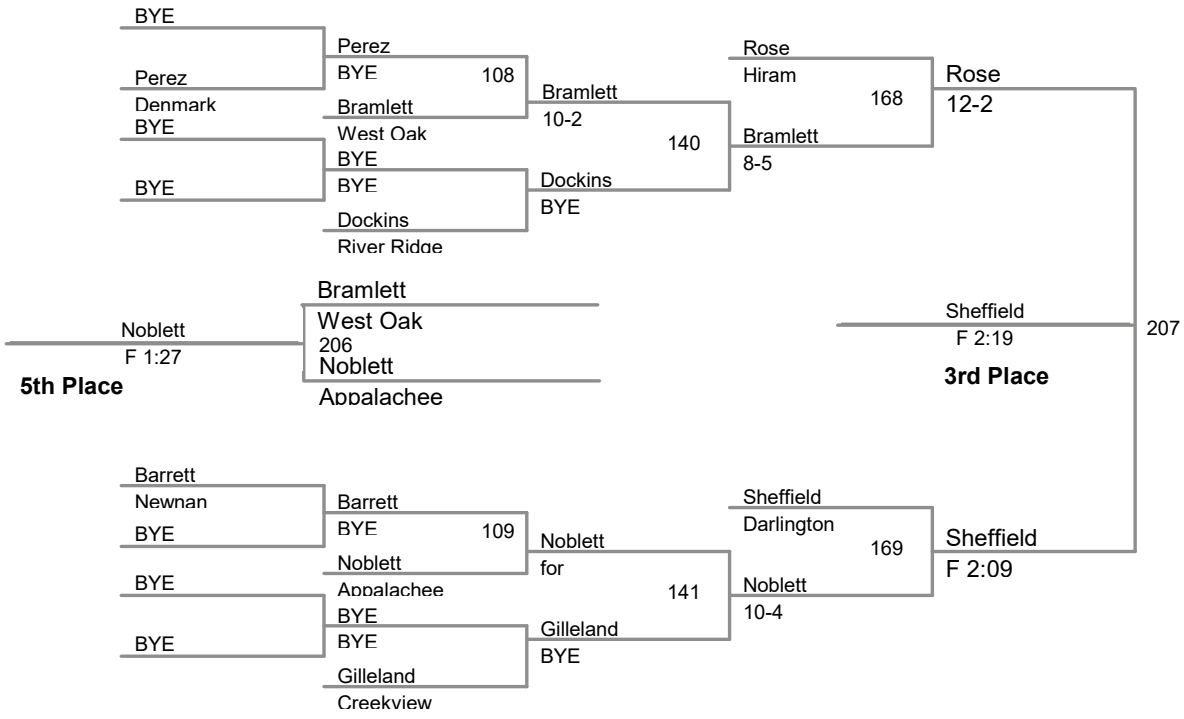

2018 Creekview Invitational
default-division

145 Lbs

2018 Creekview Invitational
default-division

152 Lbs

2018 Creekview Invitational
default-division

160 Lbs

2018 Creekview Invitational
default-division

170 Lbs

2018 Creekview Invitational
default-division

182 Lbs

2018 Creekview Invitational
default-division

195 Lbs

2018 Creekview Invitational
default-division

220 Lbs

2018 Creekview Invitational
default-division

285 Lbs