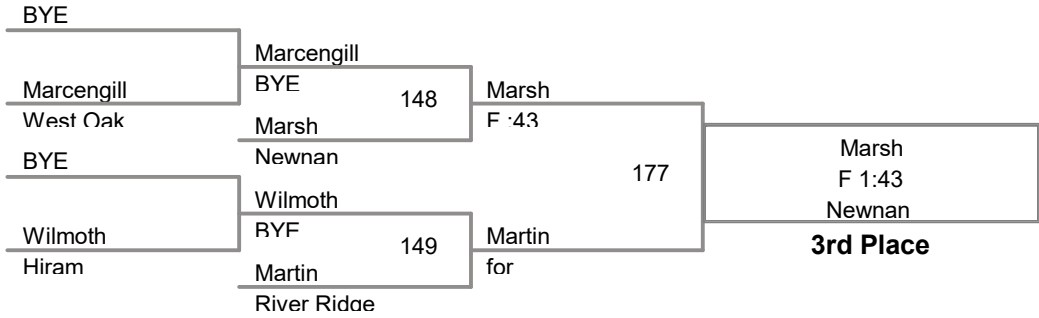

2018 Creekview Invitational
default-division

106 Lbs

2018 Creekview Invitational
default-division

113 Lbs

2018 Creekview Invitational
default-division

120 Lbs

2018 Creekview Invitational
default-division

126 Lbs

2018 Creekview Invitational
default-division

132 Lbs

2018 Creekview Invitational
default-division

138 Lbs

1 Allan Fulk, Appalachee

Owen Dobson, River Ridge 41

Fulk
F 1:16
90

Talen Ford, Newnan
Cade Sousa, Creekview 42