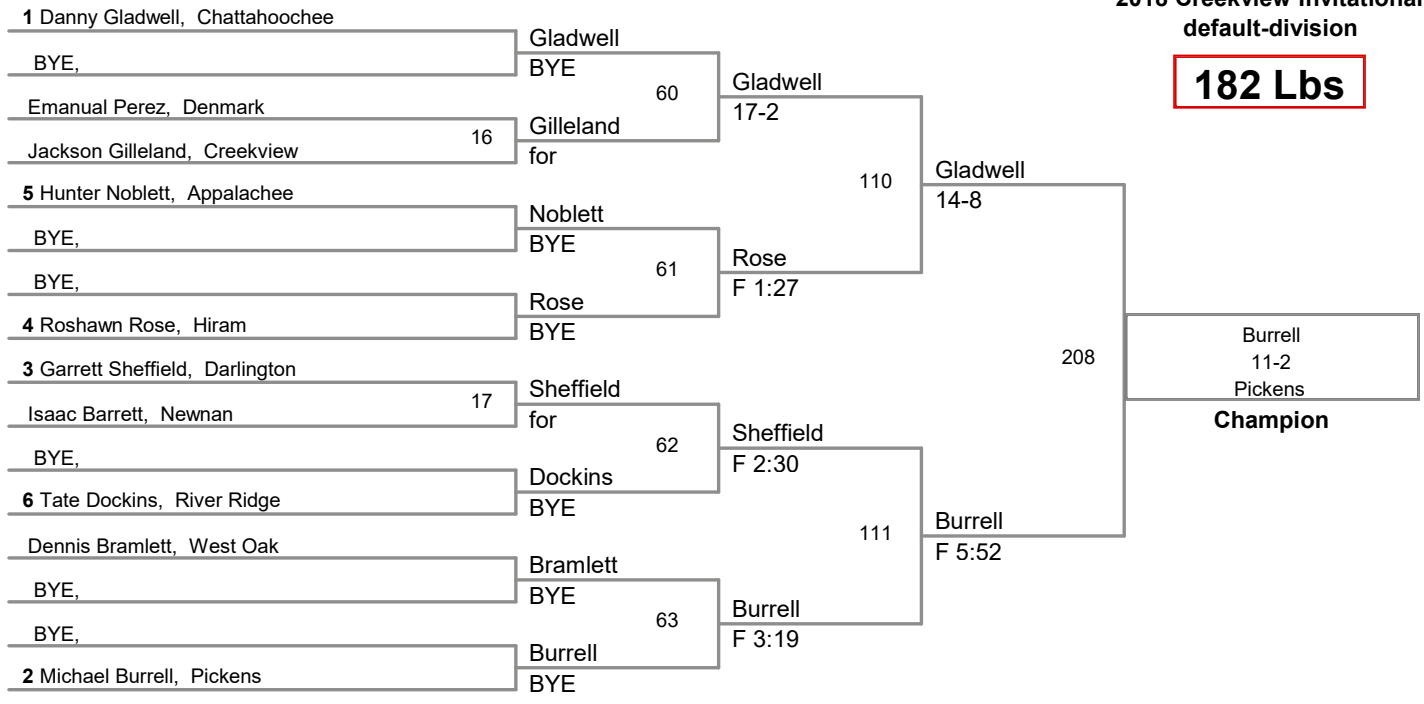

2018 Creekview Invitational
default-division

182 Lbs