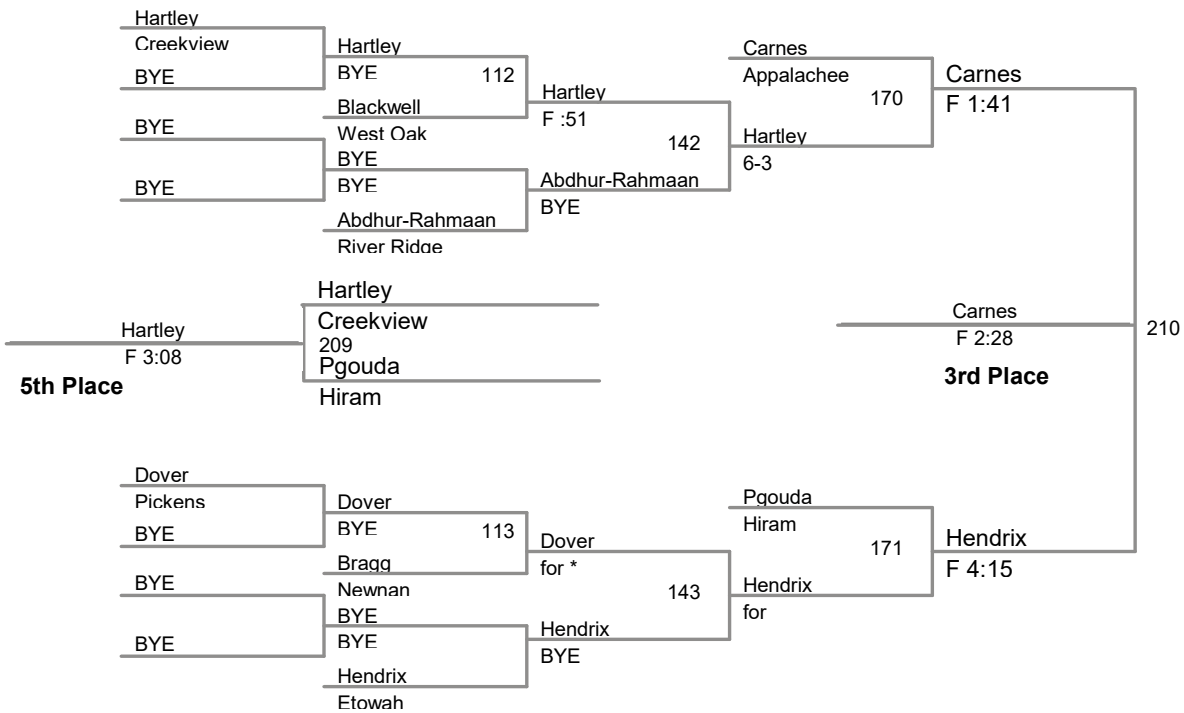

2018 Creekview Invitational
default-division

145 Lbs

2018 Creekview Invitational
default-division

152 Lbs

2018 Creekview Invitational
default-division

160 Lbs

2018 Creekview Invitational
default-division

170 Lbs

2018 Creekview Invitational
default-division

182 Lbs

2018 Creekview Invitational
default-division

195 Lbs

2018 Creekview Invitational
default-division

220 Lbs

2018 Creekview Invitational
default-division

285 Lbs