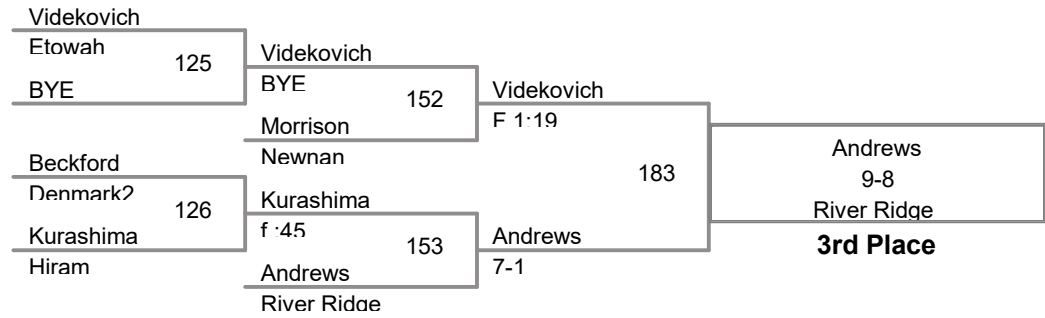

2018 Creekview Invitational
default-division

106 Lbs

2018 Creekview Invitational
default-division

113 Lbs

2018 Creekview Invitational
default-division

120 Lbs

2018 Creekview Invitational
default-division

126 Lbs

2018 Creekview Invitational
default-division

132 Lbs

2018 Creekview Invitational
default-division

138 Lbs

1 Allan Fulk, Appalachee

Owen Dobson, River Ridge 41

Fulk
F 1:16
90

Talen Ford, Newnan
Cade Sousa, Creekview 42