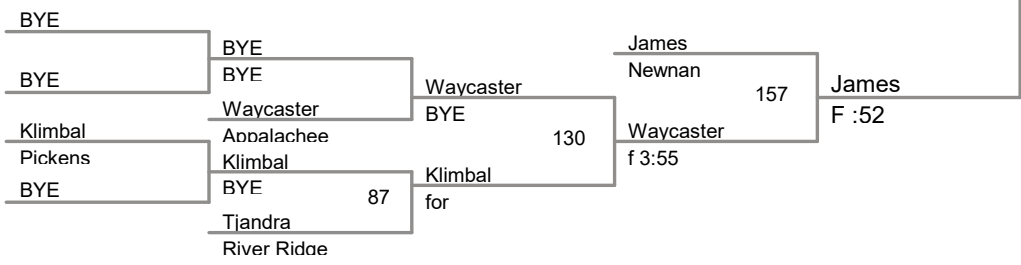

2018 Creekview Invitational
default-division

106 Lbs

2018 Creekview Invitational
default-division

113 Lbs

2018 Creekview Invitational
default-division

120 Lbs

2018 Creekview Invitational
default-division

126 Lbs

2018 Creekview Invitational
default-division

132 Lbs

2018 Creekview Invitational
default-division

138 Lbs

1 Allan Fulk, Appalachee

Owen Dobson, River Ridge 41

Fulk
F 1:16
90

Talen Ford, Newnan
Cade Sousa, Creekview 42