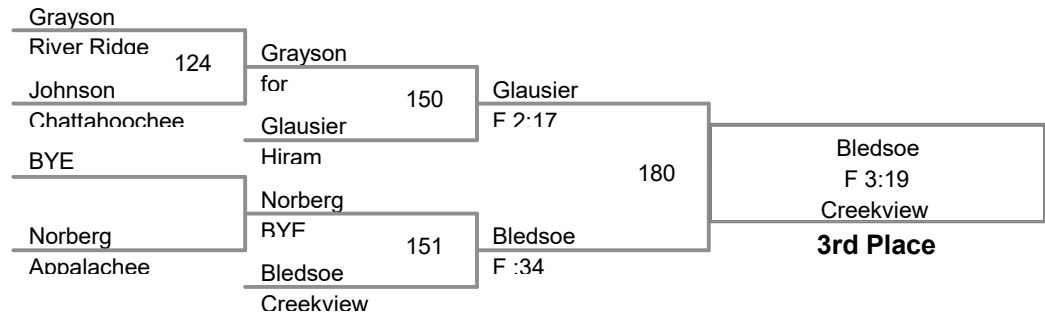

2018 Creekview Invitational
default-division

106 Lbs

2018 Creekview Invitational
default-division

113 Lbs

2018 Creekview Invitational
default-division

120 Lbs

2018 Creekview Invitational
default-division

126 Lbs

2018 Creekview Invitational
default-division

132 Lbs

2018 Creekview Invitational
default-division

138 Lbs

1 Allan Fulk, Appalachee

Owen Dobson, River Ridge 41

Fulk
F 1:16
90

Talen Ford, Newnan
Cade Sousa, Creekview 42