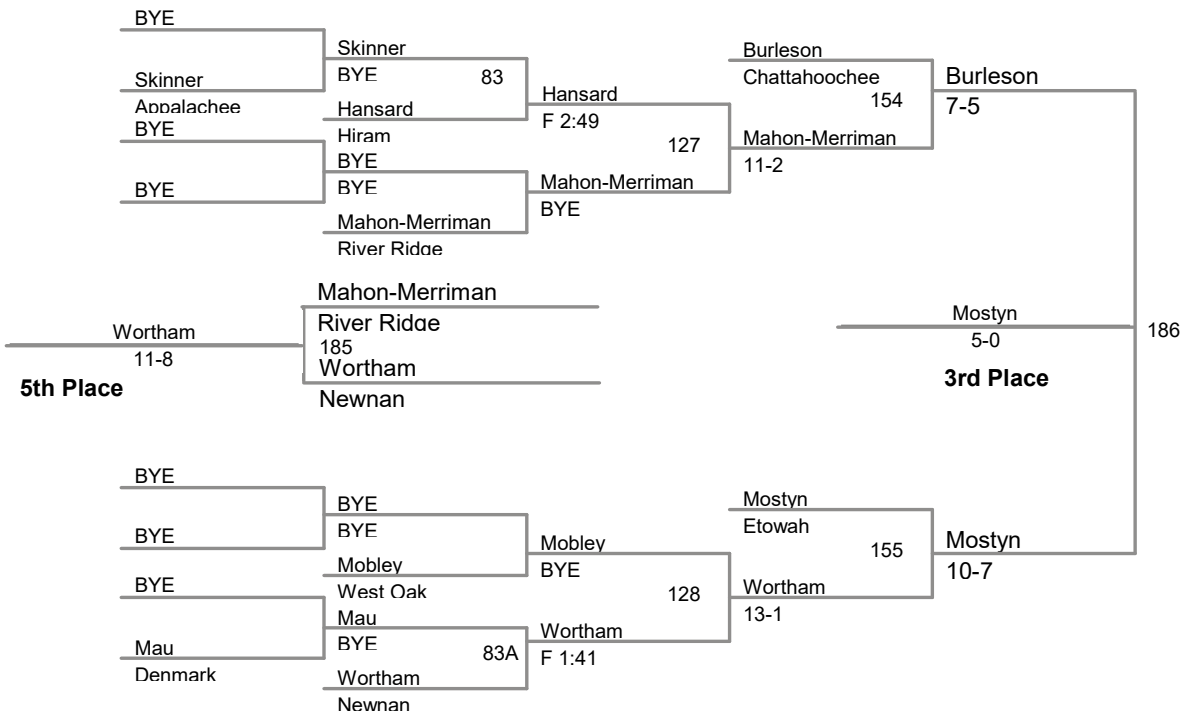

2018 Creekview Invitational
default-division

106 Lbs

2018 Creekview Invitational
default-division

113 Lbs

2018 Creekview Invitational
default-division

120 Lbs

2018 Creekview Invitational
default-division

126 Lbs

2018 Creekview Invitational
default-division

132 Lbs

2018 Creekview Invitational
default-division

138 Lbs

1 Allan Fulk, Appalachee

Owen Dobson, River Ridge 41

Fulk
F 1:16
90

Talen Ford, Newnan
Cade Sousa, Creekview 42

Champion

Cordero
F 5:03

Dobson

River Ridge 131

Ford
F 3:47
158

Ford
Newnan
BYE

Santiago
F :21
192

Earley
Chattahoochee