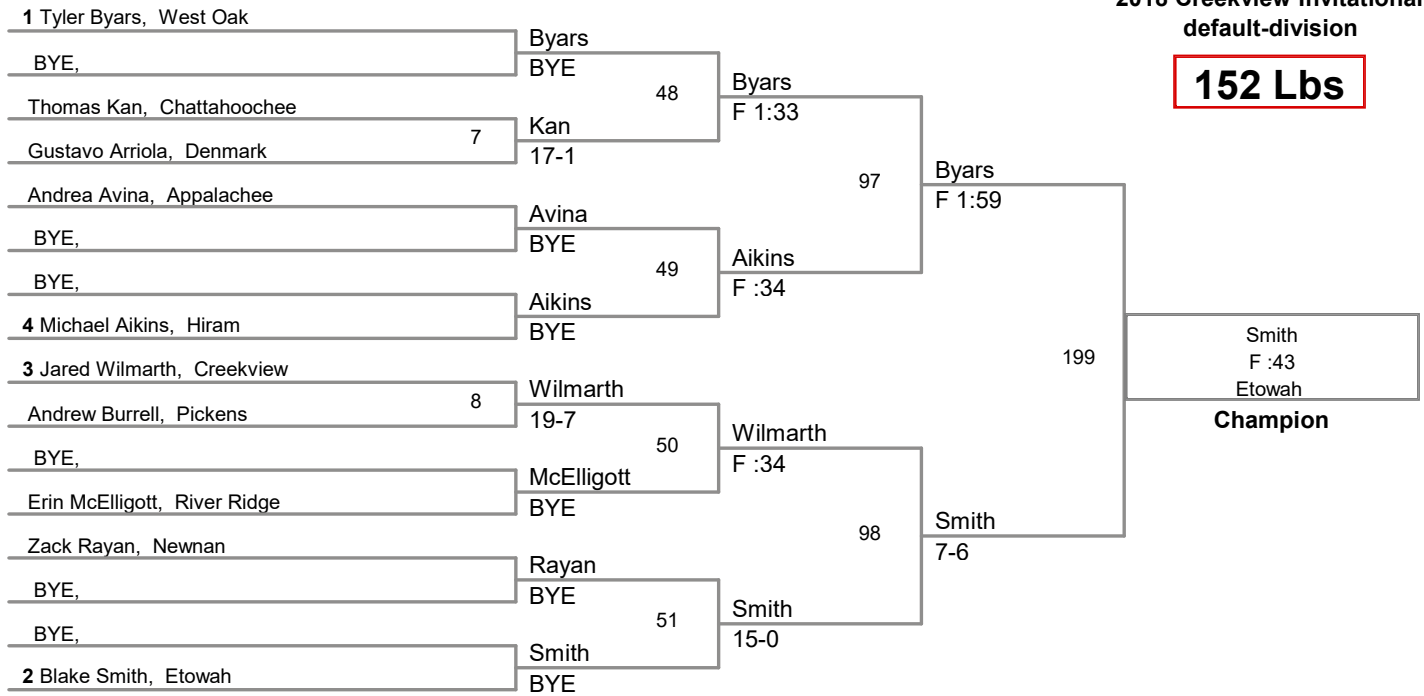

Earley
RYF
159
Fulk
Appalachee

Fulk
F 1:42

Santiago
14-4
Hiram

3rd Place

Ford
Newnan
191

Ford
F 2:39
Newnan

Earley
Chattahoochee

5th Place

2018 Creekview Invitational
default-division

145 Lbs

2018 Creekview Invitational
default-division

152 Lbs

2018 Creekview Invitational
default-division

160 Lbs

2018 Creekview Invitational
default-division

170 Lbs