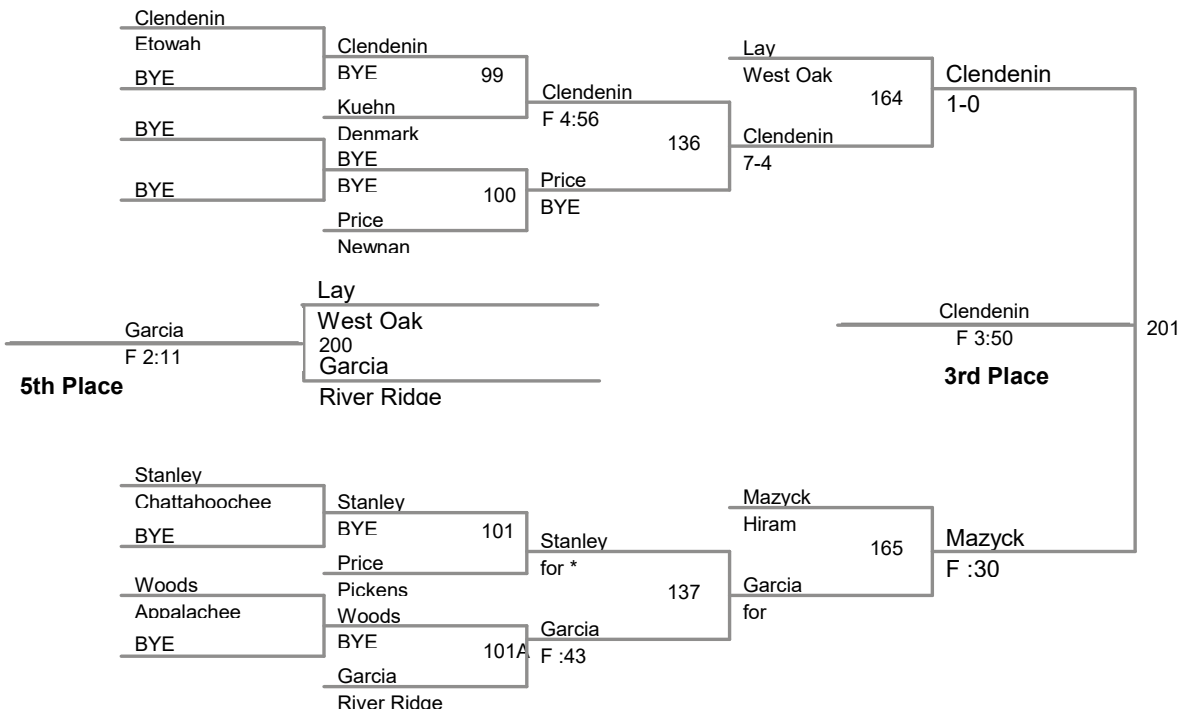

2018 Creekview Invitational
default-division

145 Lbs

2018 Creekview Invitational
default-division

152 Lbs

2018 Creekview Invitational
default-division

160 Lbs

2018 Creekview Invitational
default-division

170 Lbs

2018 Creekview Invitational
default-division

182 Lbs

2018 Creekview Invitational
default-division

195 Lbs

2018 Creekview Invitational
default-division

220 Lbs

2018 Creekview Invitational
default-division

285 Lbs