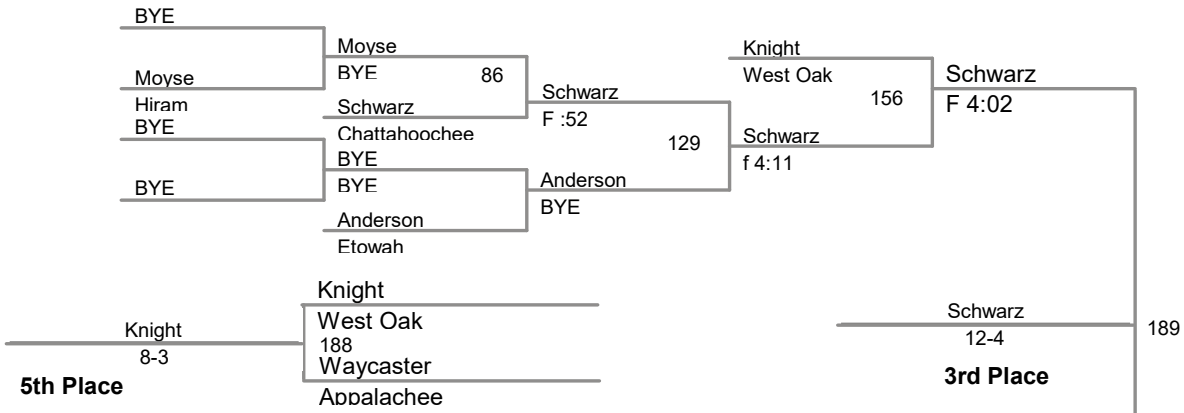

2018 Creekview Invitational
default-division

106 Lbs

2018 Creekview Invitational
default-division

113 Lbs

2018 Creekview Invitational
default-division

120 Lbs

2018 Creekview Invitational
default-division

126 Lbs

2018 Creekview Invitational
default-division

132 Lbs

2018 Creekview Invitational
default-division

138 Lbs

1 Allan Fulk, Appalachee

Owen Dobson, River Ridge 41

Fulk
F 1:16
90

Talen Ford, Newnan
Cade Sousa, Creekview 42