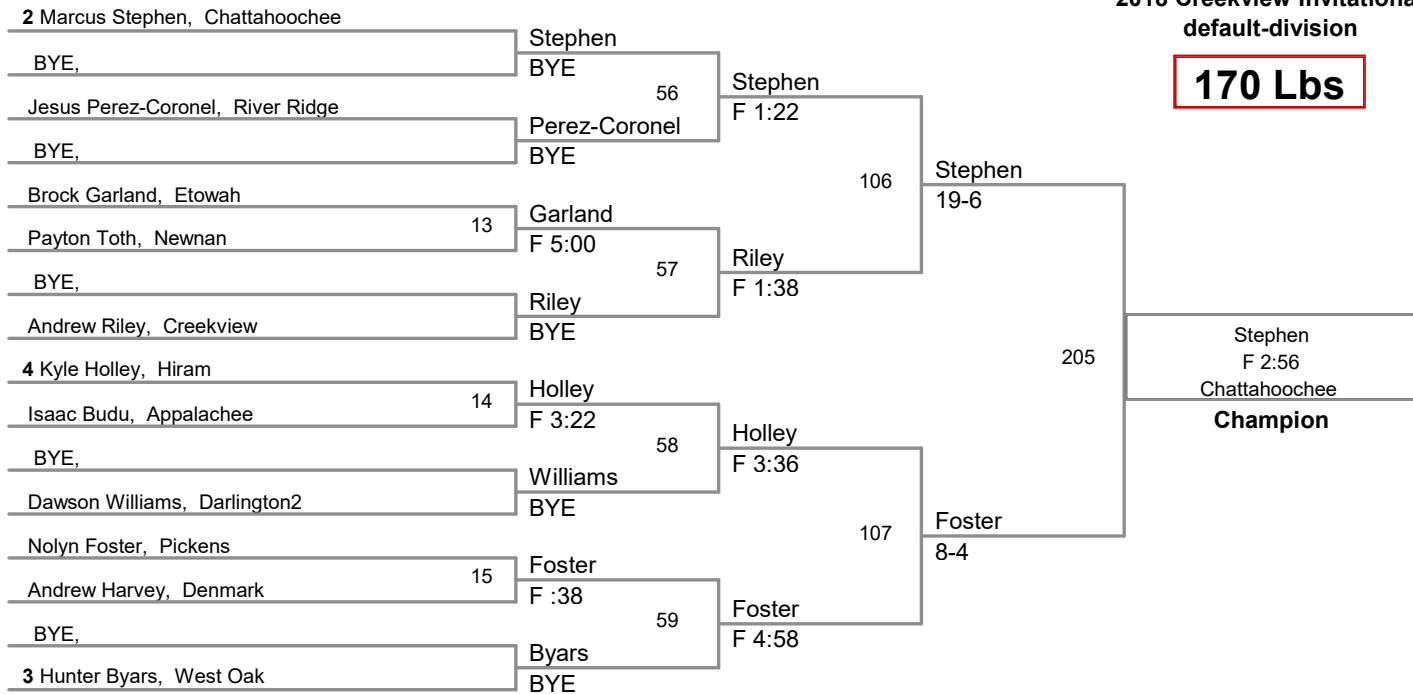

2018 Creekview Invitational
default-division

145 Lbs

2018 Creekview Invitational
default-division

152 Lbs

2018 Creekview Invitational
default-division

160 Lbs

2018 Creekview Invitational
default-division

170 Lbs

2018 Creekview Invitational
default-division

182 Lbs

2018 Creekview Invitational
default-division

195 Lbs

2018 Creekview Invitational
default-division

220 Lbs

2018 Creekview Invitational
default-division

285 Lbs