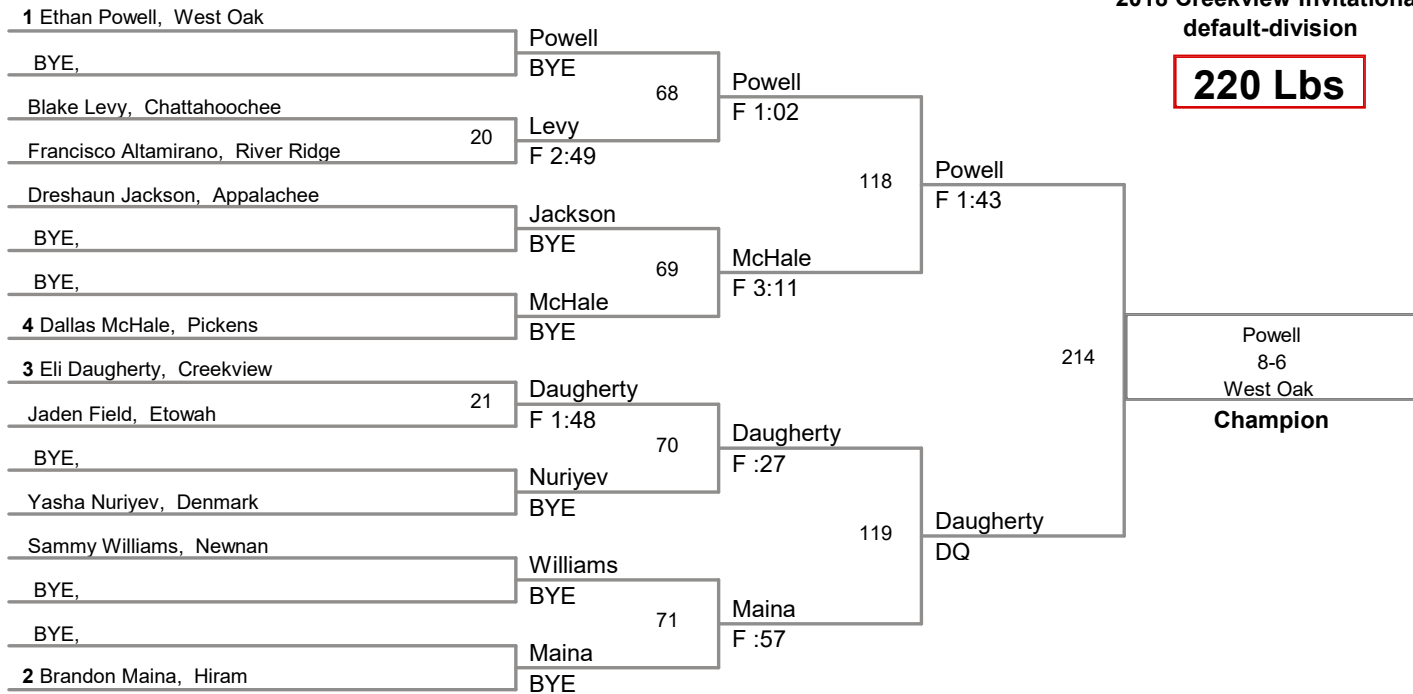

2018 Creekview Invitational
default-division

182 Lbs

2018 Creekview Invitational
default-division

195 Lbs

2018 Creekview Invitational
default-division

220 Lbs

2018 Creekview Invitational
default-division

285 Lbs