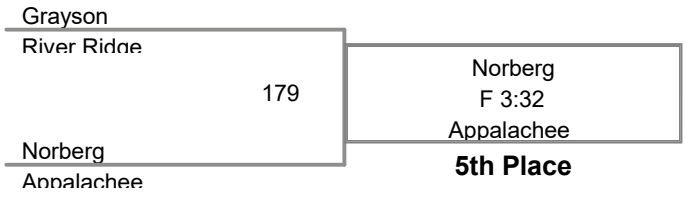

2018 Creekview Invitational
default-division

106 Lbs

2018 Creekview Invitational
default-division

113 Lbs

2018 Creekview Invitational
default-division

120 Lbs

2018 Creekview Invitational
default-division

126 Lbs

2018 Creekview Invitational
default-division

132 Lbs

2018 Creekview Invitational
default-division

138 Lbs

1 Allan Fulk, Appalachee

Owen Dobson, River Ridge 41

Fulk
F 1:16
90

Talen Ford, Newnan
Cade Sousa, Creekview 42