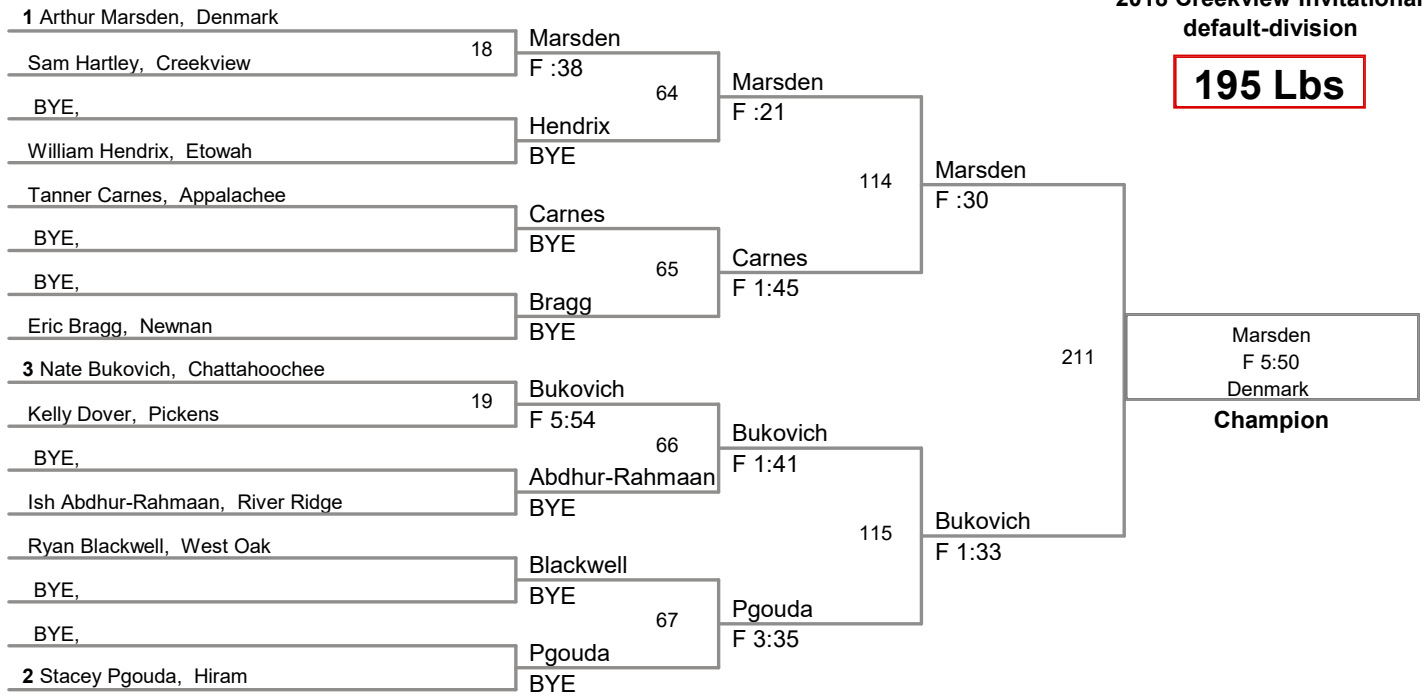

2018 Creekview Invitational
default-division

145 Lbs

2018 Creekview Invitational
default-division

152 Lbs

2018 Creekview Invitational
default-division

160 Lbs

2018 Creekview Invitational
default-division

170 Lbs

2018 Creekview Invitational
default-division

182 Lbs

2018 Creekview Invitational
default-division

195 Lbs

2018 Creekview Invitational
default-division

220 Lbs

2018 Creekview Invitational
default-division

285 Lbs