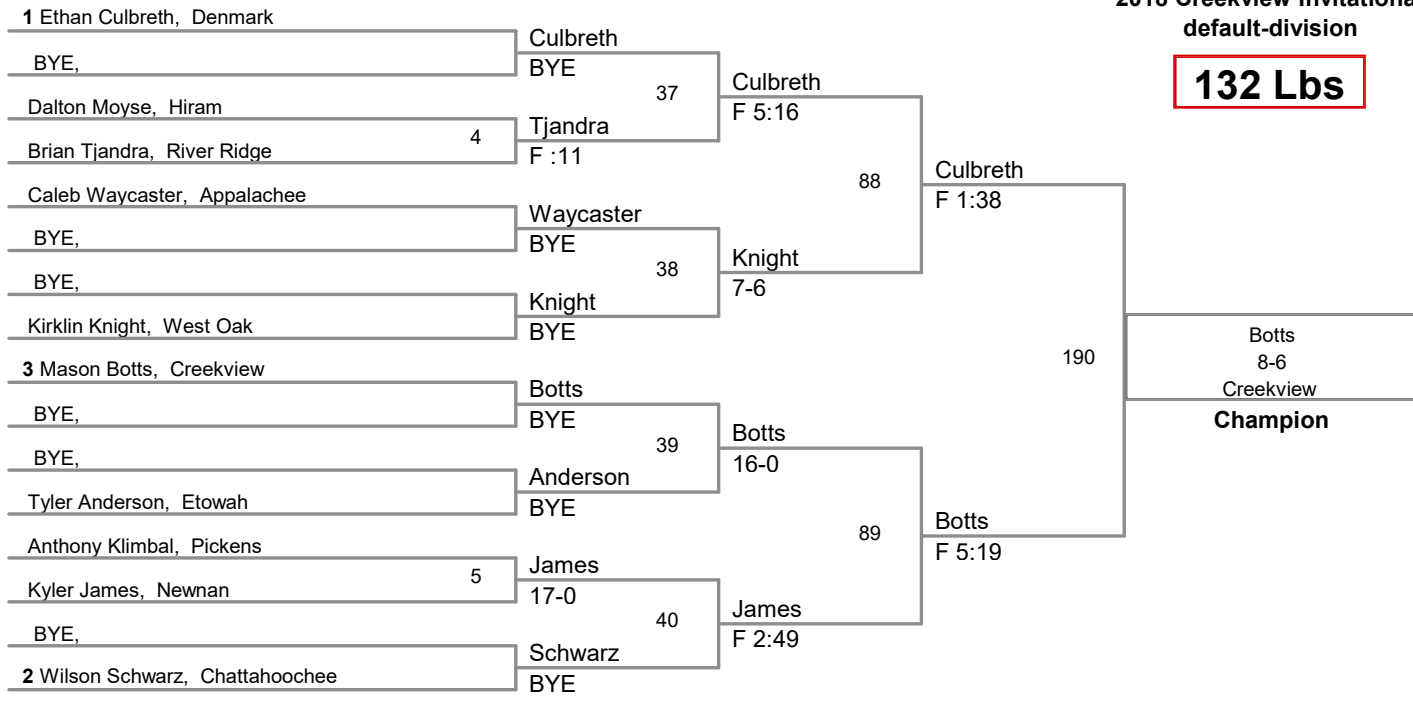

2018 Creekview Invitational
default-division

106 Lbs

2018 Creekview Invitational
default-division

113 Lbs

2018 Creekview Invitational
default-division

120 Lbs

2018 Creekview Invitational
default-division

126 Lbs

2018 Creekview Invitational
default-division

132 Lbs

2018 Creekview Invitational
default-division

138 Lbs

1 Allan Fulk, Appalachee

Owen Dobson, River Ridge 41

Fulk
F 1:16
90

Talen Ford, Newnan
Cade Sousa, Creekview 42