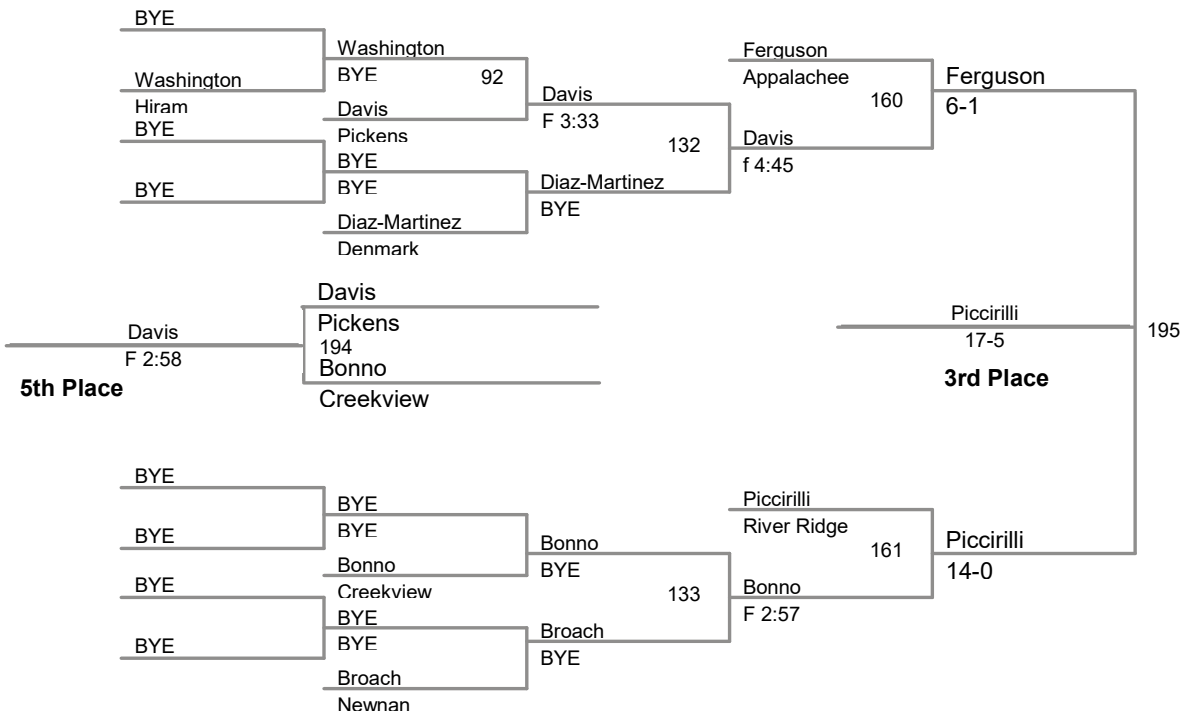

Earley
RYF
159
Fulk
Appalachee

Fulk
F 1:42

Santiago
14-4
Hiram

3rd Place

Ford
Newnan
191

Ford
F 2:39
Newnan

Earley
Chattahoochee

5th Place

2018 Creekview Invitational
default-division

145 Lbs

2018 Creekview Invitational
default-division

152 Lbs

2018 Creekview Invitational
default-division

160 Lbs

2018 Creekview Invitational
default-division

170 Lbs