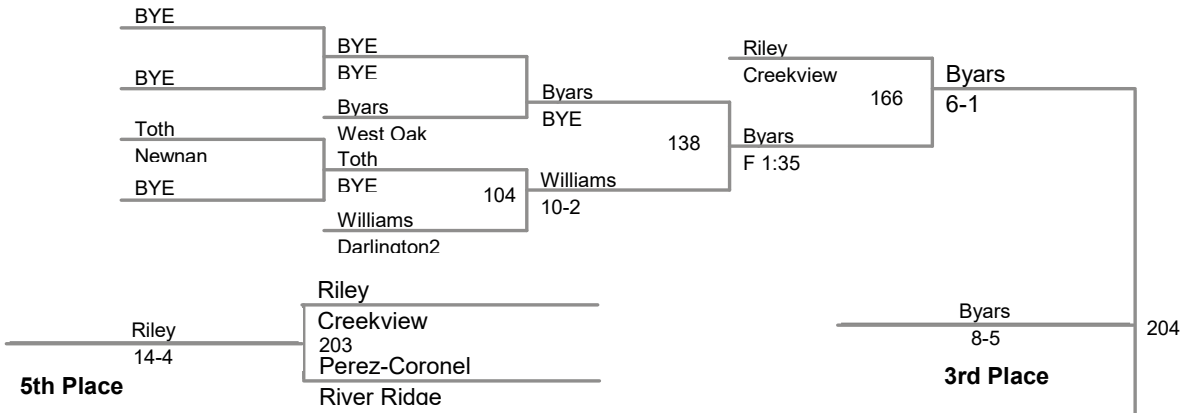

Earley
RYF
159
Fulk
Appalachee

Fulk
F 1:42

Santiago
14-4
Hiram

3rd Place

Ford
Newnan
191

Ford
F 2:39
Newnan

Earley
Chattahoochee

5th Place

2018 Creekview Invitational
default-division

145 Lbs

2018 Creekview Invitational
default-division

152 Lbs

2018 Creekview Invitational
default-division

160 Lbs

2018 Creekview Invitational
default-division

170 Lbs

2018 Creekview Invitational
default-division

182 Lbs

2018 Creekview Invitational
default-division

195 Lbs

2018 Creekview Invitational
default-division

220 Lbs

2018 Creekview Invitational
default-division

285 Lbs