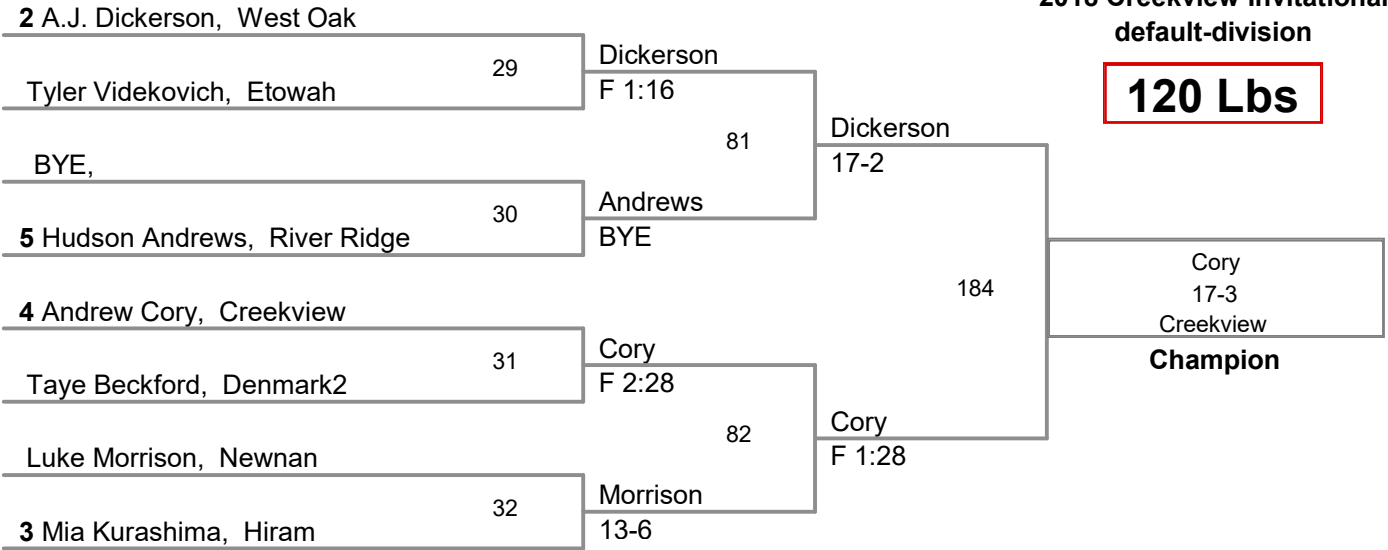

2018 Creekview Invitational
default-division

106 Lbs

2018 Creekview Invitational
default-division

113 Lbs

2018 Creekview Invitational
default-division

120 Lbs

2018 Creekview Invitational
default-division

126 Lbs

2018 Creekview Invitational
default-division

132 Lbs

2018 Creekview Invitational
default-division

138 Lbs

1 Allan Fulk, Appalachee

Owen Dobson, River Ridge 41

Fulk
F 1:16
90

Talen Ford, Newnan
Cade Sousa, Creekview 42