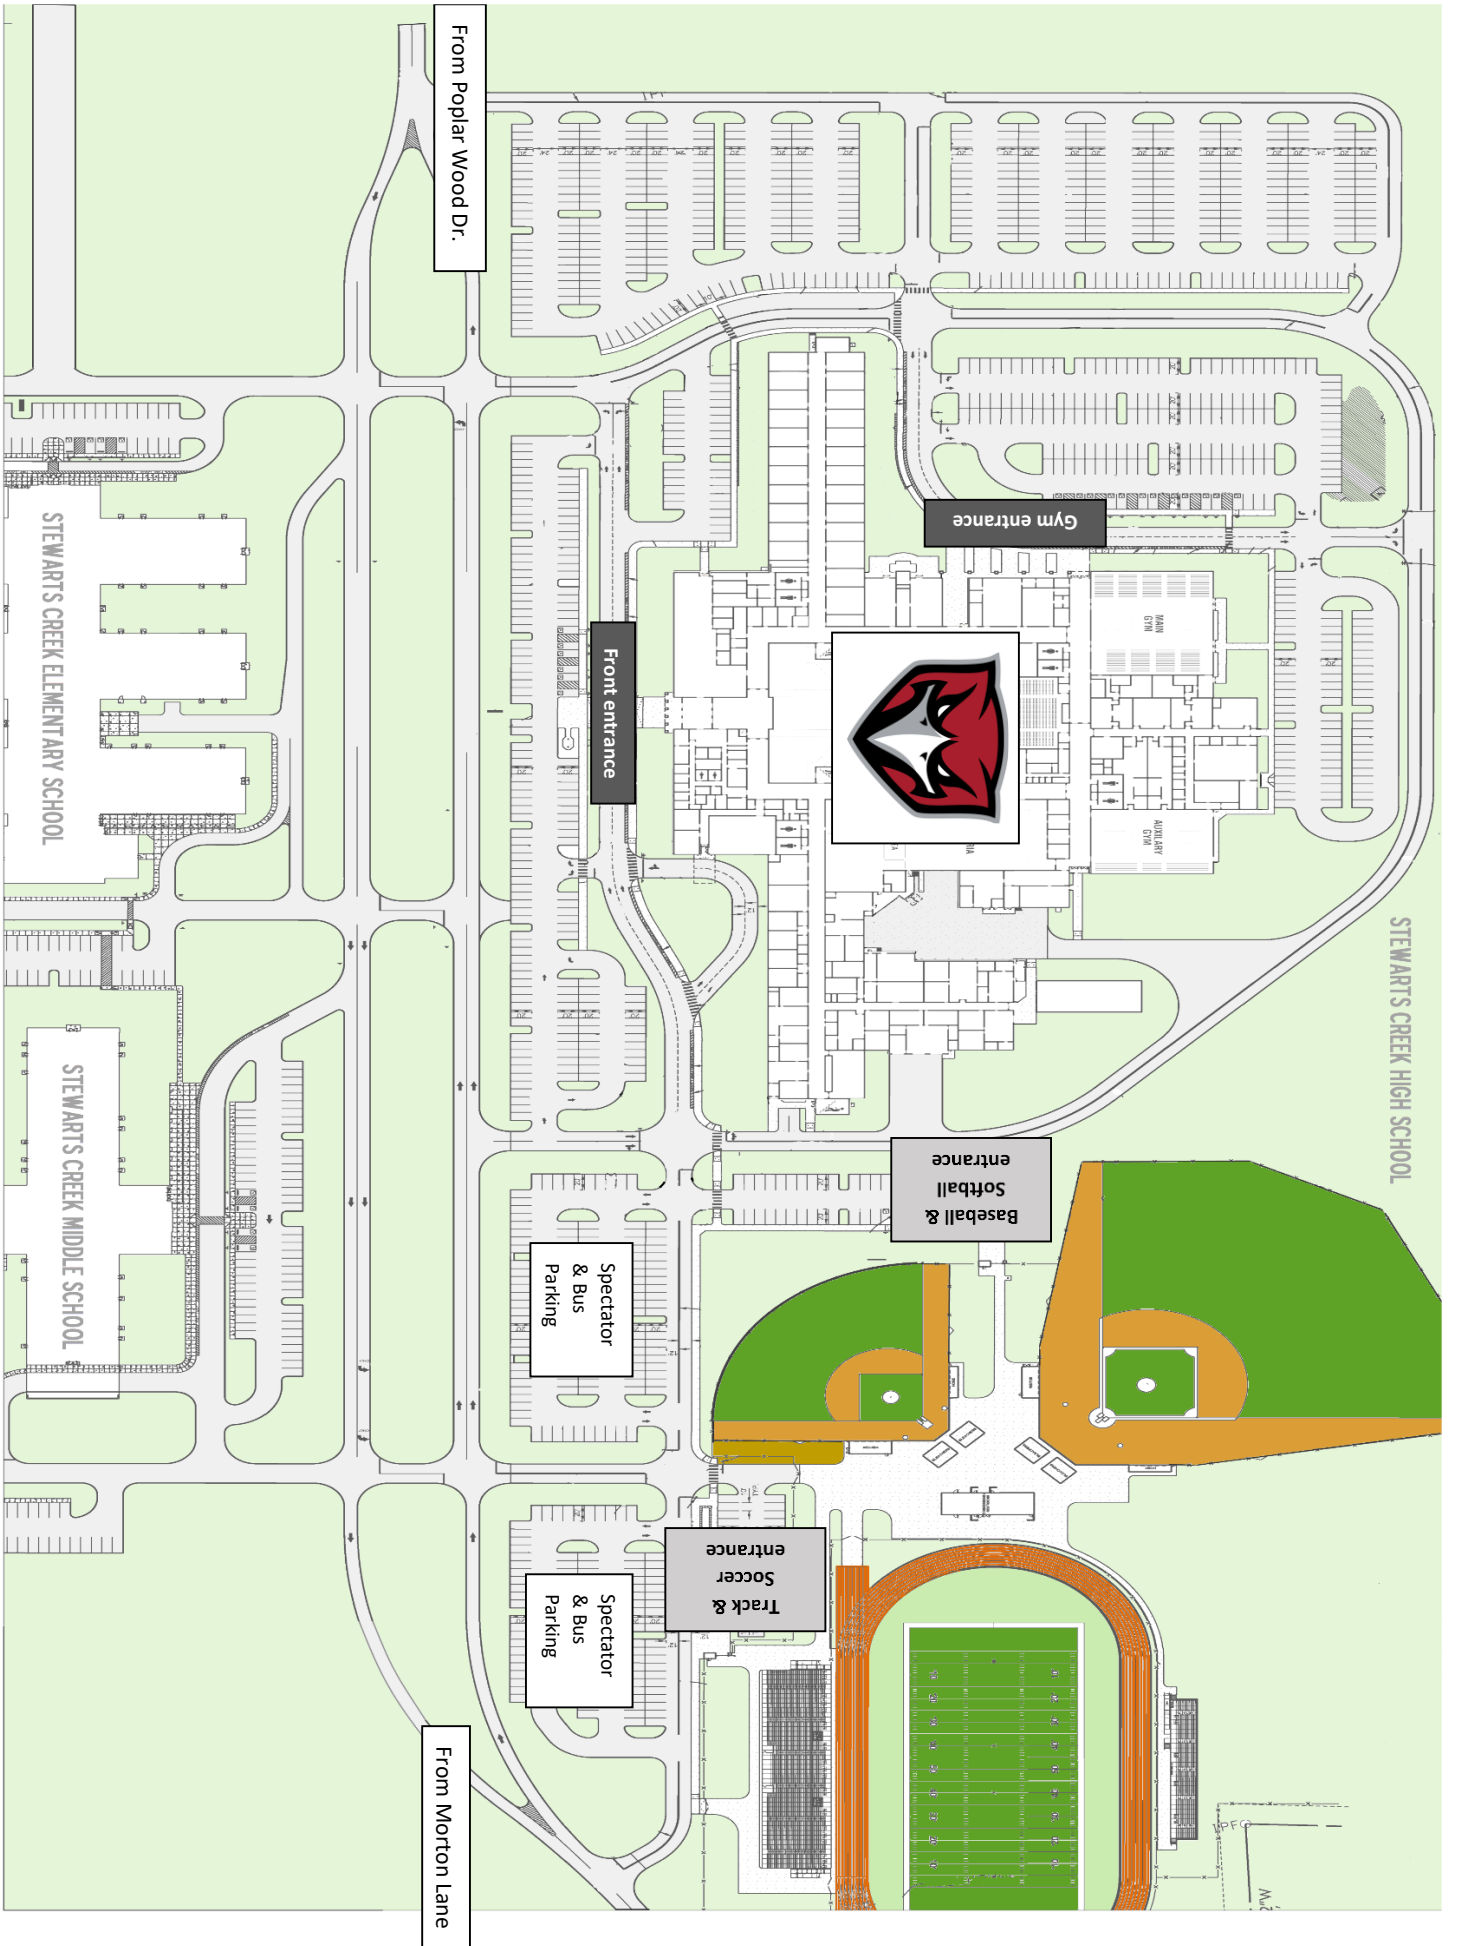

# Home of the Red Hawks

From Poplar Wood Dr.

Gym entrance

Front entrance

STEWART'S CREEK HIGH SCHOOL

Baseball & Softball entrance

Spectator & Bus Parking

Soccer & Track entrance

Spectator & Bus Parking

From Morton Lane