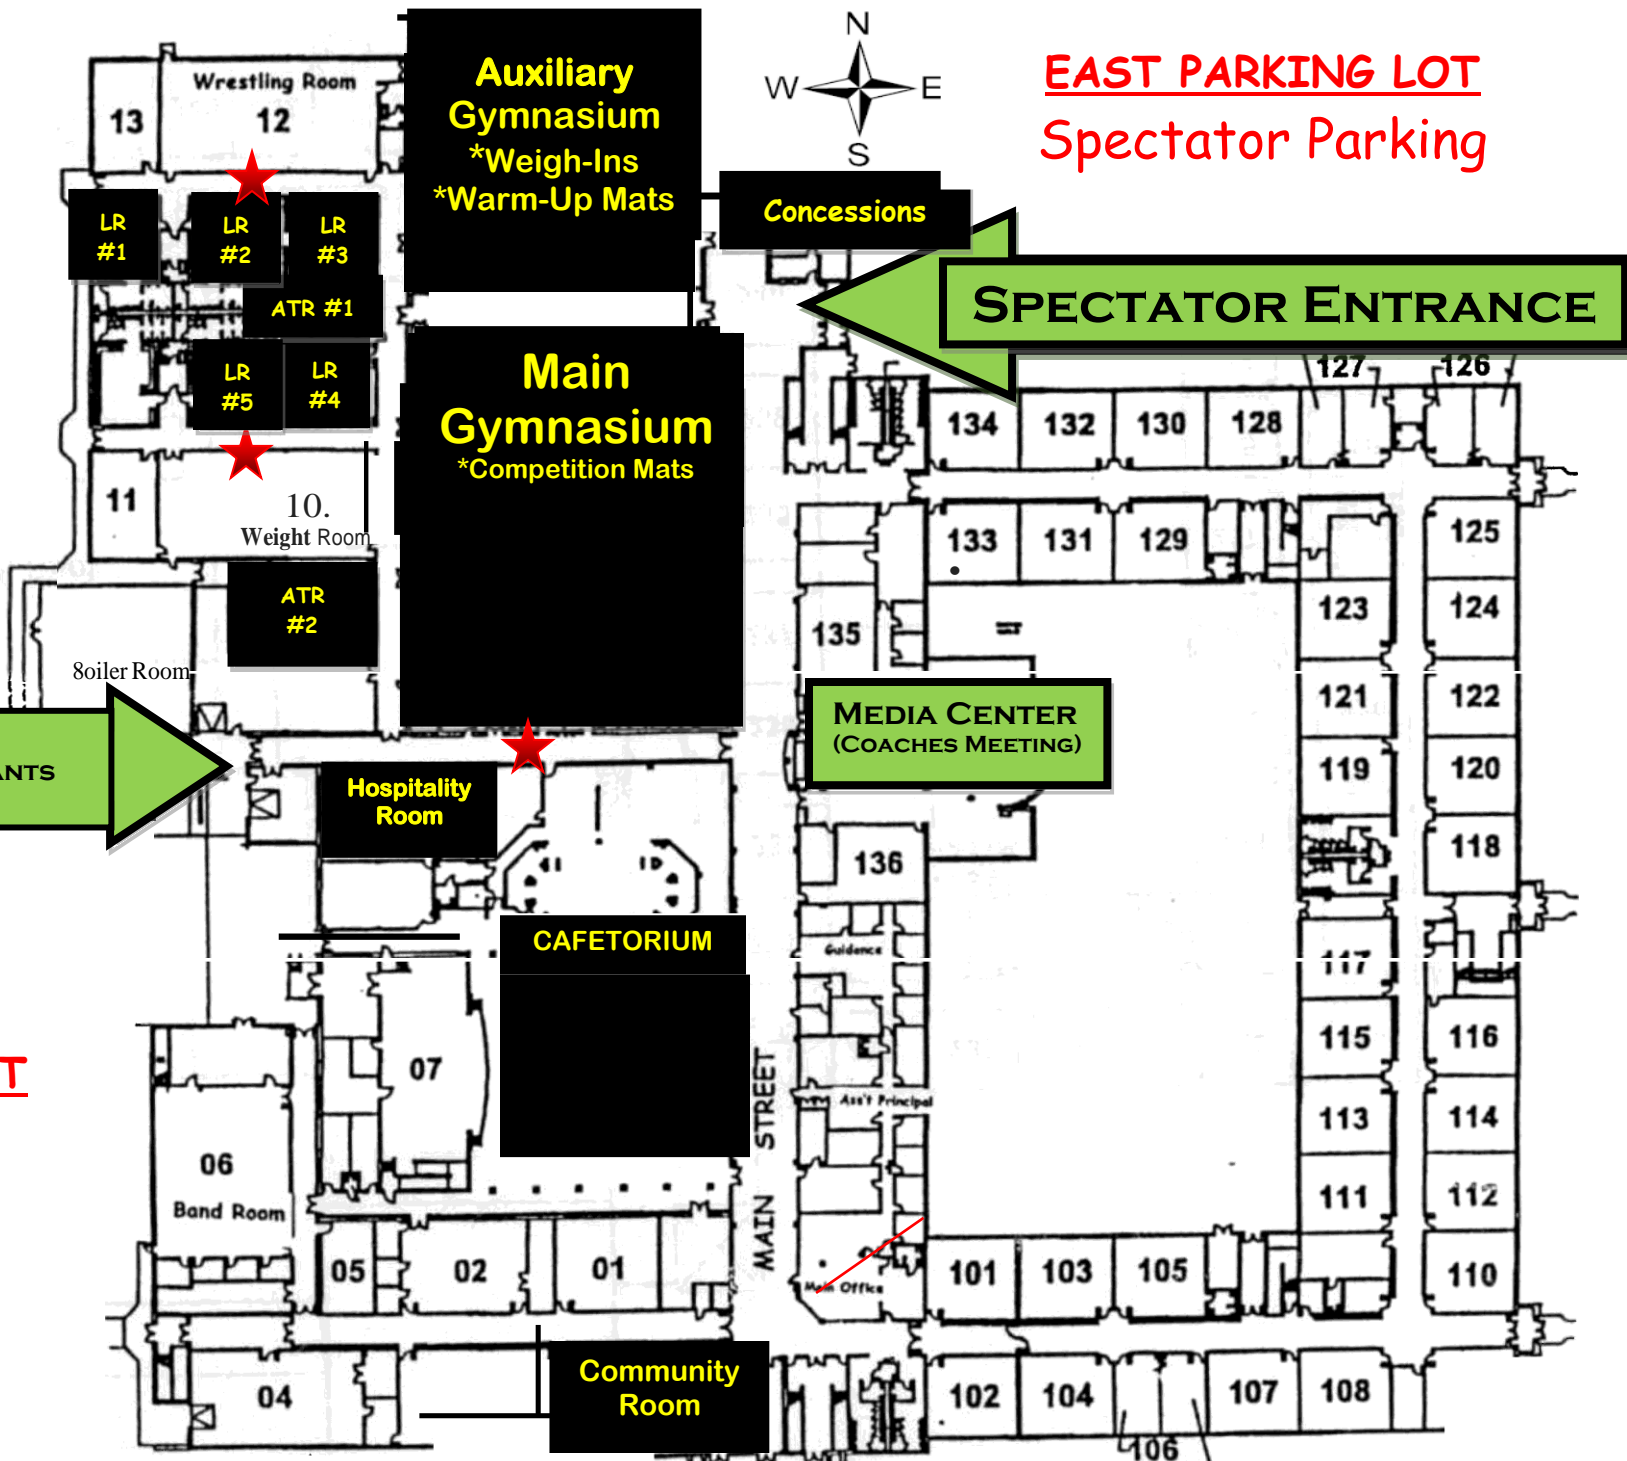

**WATER BOTTLE REFILL STATION LOCATION =** ★

**ATR #1 = MAIN ATHLETIC TRAINING ROOM**  
**ATR #2 = OVERFLOW ATHLETIC TRAINING ROOM**

**LR = LOCKER ROOM ASSIGNMENTS**  
**#1: OFFICIALS**  
**#2: WEIGHT CLASSES - 132, 138, 145, 195, 220, 285**  
**#3: WEIGHT CLASSES - 106, 113, 120, 126, 152, 160, 170, 182**  
**#4: SHOWERS**  
**#5: FEMALE WRESTLERS**

**DOOR #10**  
**STAFF & PARTICIPANTS ENTRANCE**

**WEST PARKING LOT**  
**Pass Parking**

**EAST PARKING LOT**  
**Spectator Parking**

**MARION HARDING HIGH SCHOOL 1500 HARDING HWY EAST MARION, OH 43302**

# Marion Harding High School 1500 Harding Highway East (State Route 309)

Marion Harding High School is located at the intersection of U.S. Route 23 and State Route 309 on the northeast side of Marion. Spectator parking for the OHSAA Division III State Wrestling Championships is on the east side of the building (\$5 per vehicle). Turn at the traffic light and go to the student parking lot. The Pass Lot is located on the west side of the building.