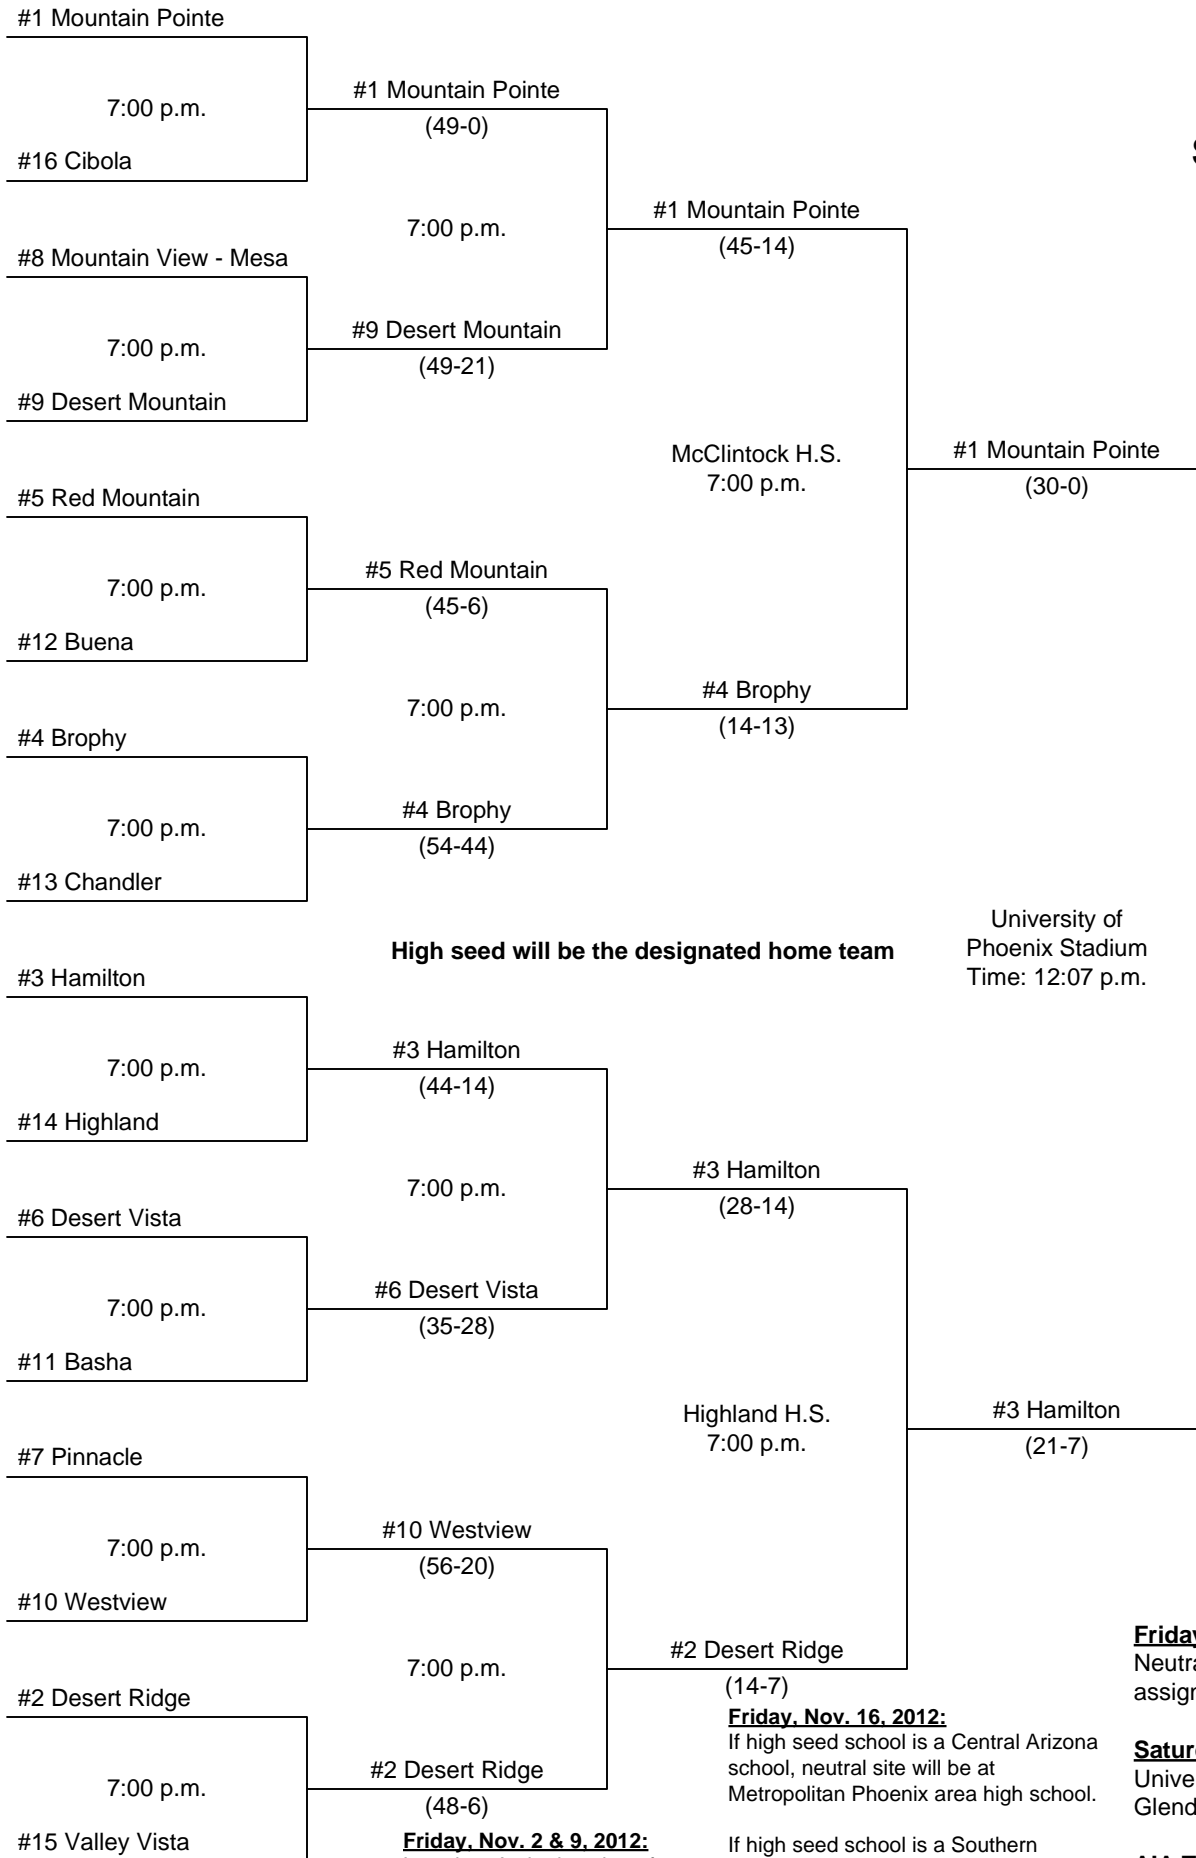

Friday
11/02/12

Friday
11/09/12

Friday
11/16/12

Saturday
11/24/12

Updated: 11/24/12: bb
Prior Update: 11/16/12: bb
Original Post: 09/28/12: bb

2012 AIA Division I State Football

High seed will be the designated home team

University of
Phoenix Stadium
Time: 12:07 p.m.

State Champion

Friday, Nov. 16, 2012:
Neutral Sites: Games will be assigned to sites on 11/10/12

Saturday, November 24, 2012:
University of Phoenix Stadium
Glendale, AZ

If high seed school is a Southern Arizona school, neutral site will be at Tucson area high school.