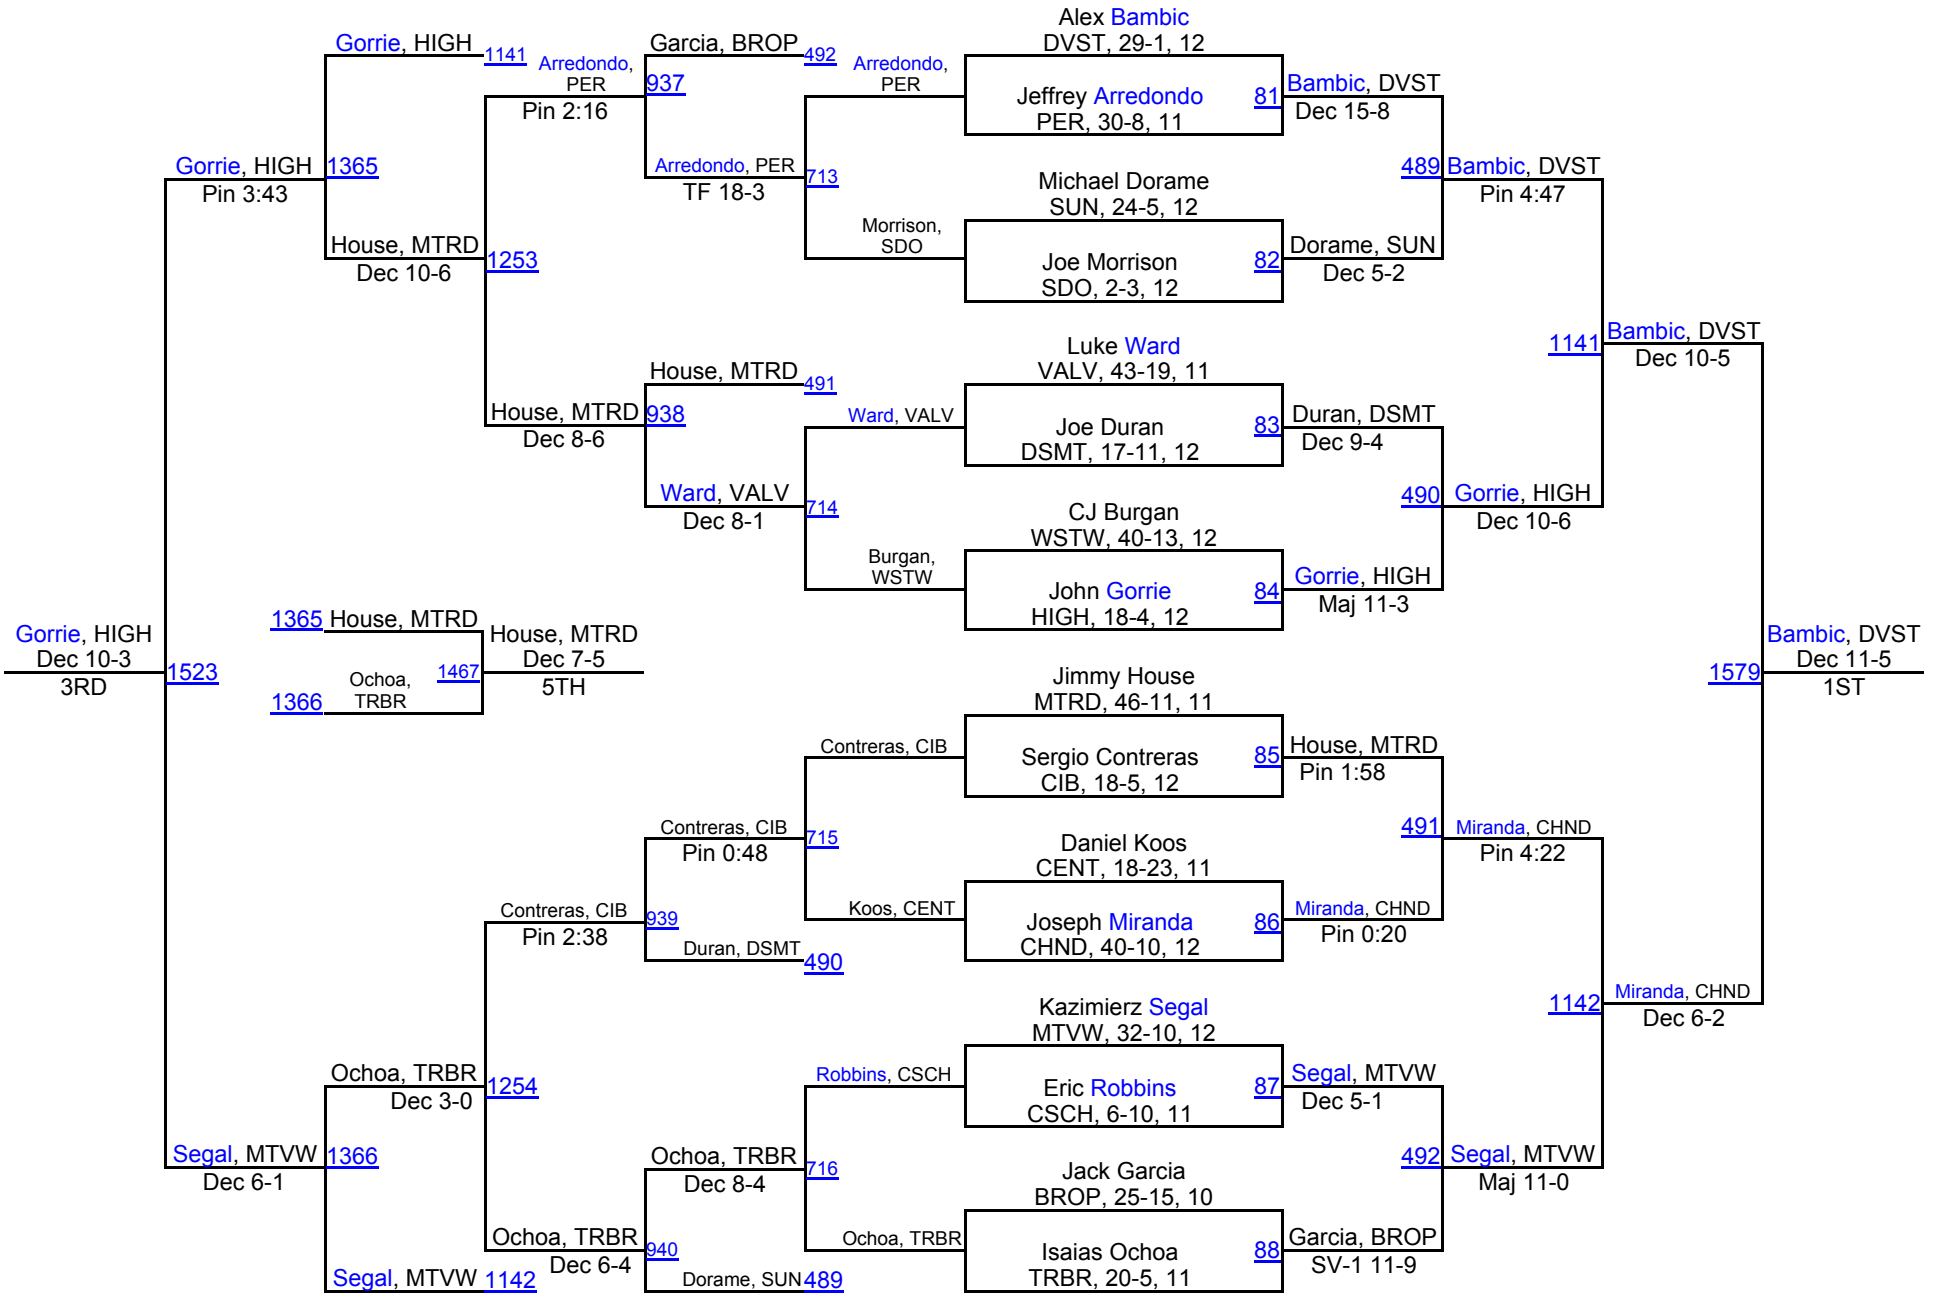

2013 AIA State Championships

D1-182