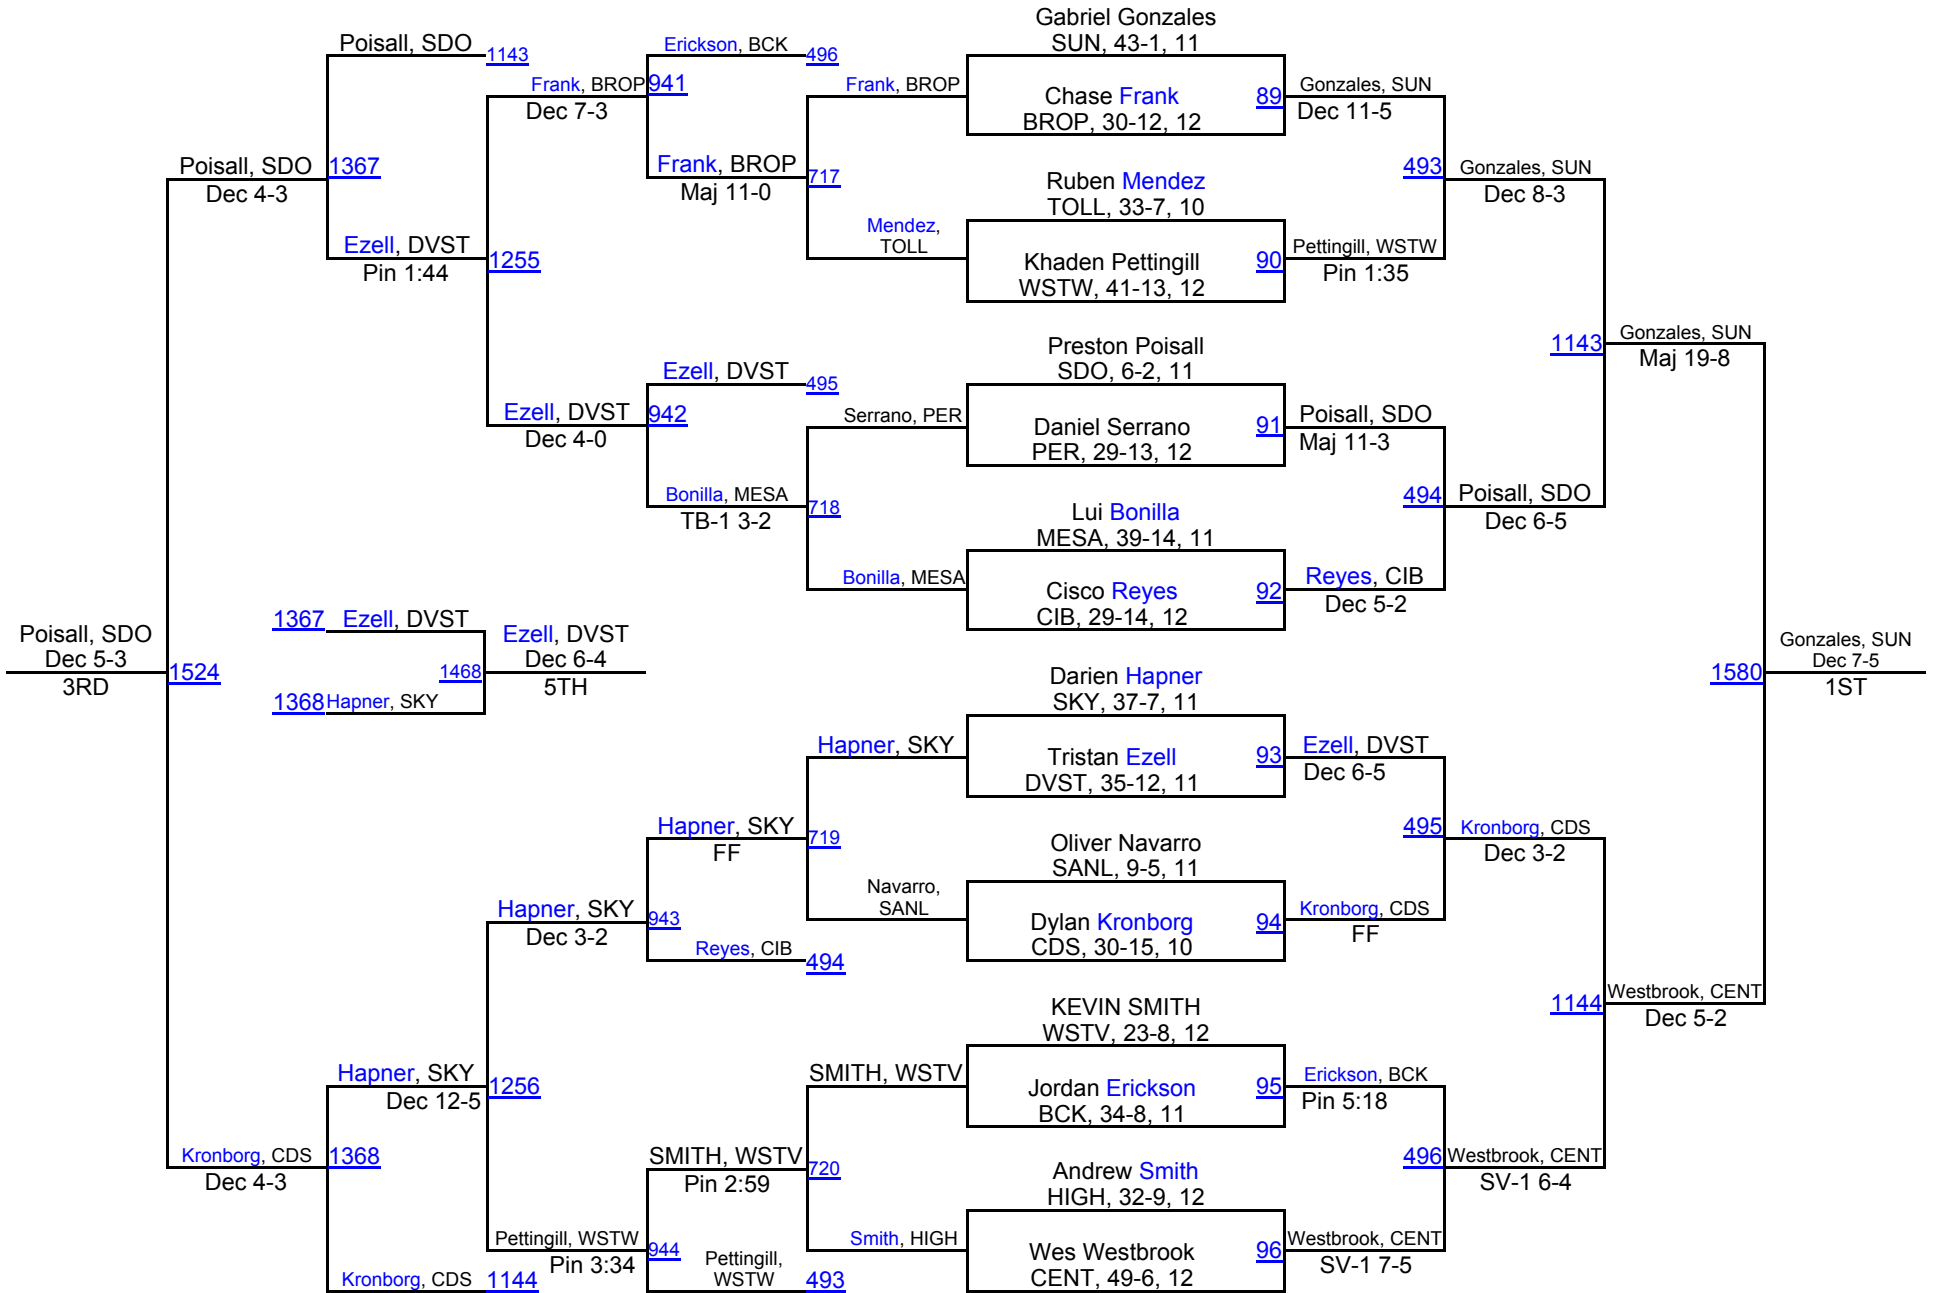

2013 AIA State Championships

D1-195