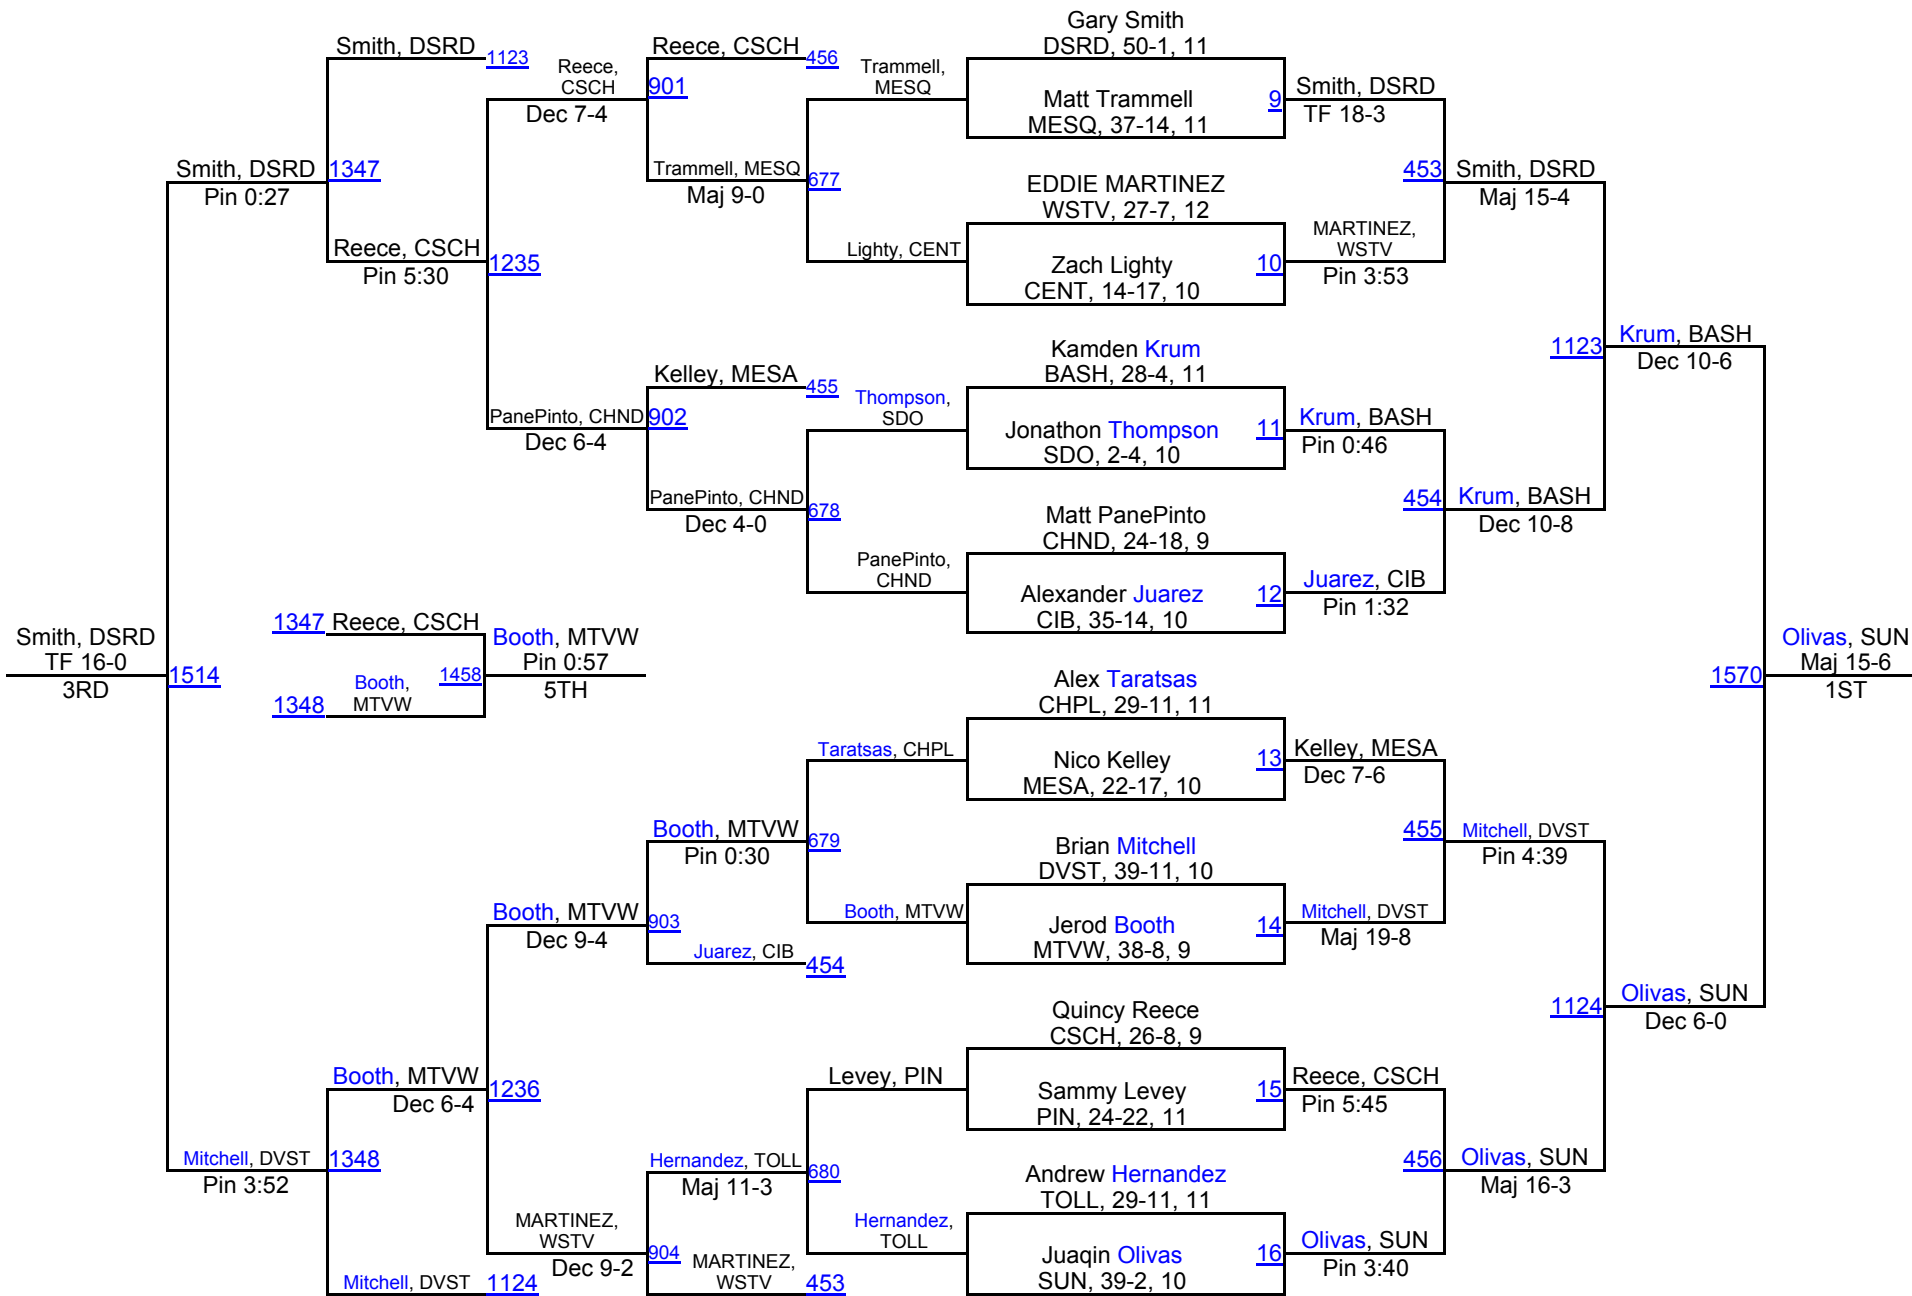

2013 AIA State Championships

D1-113