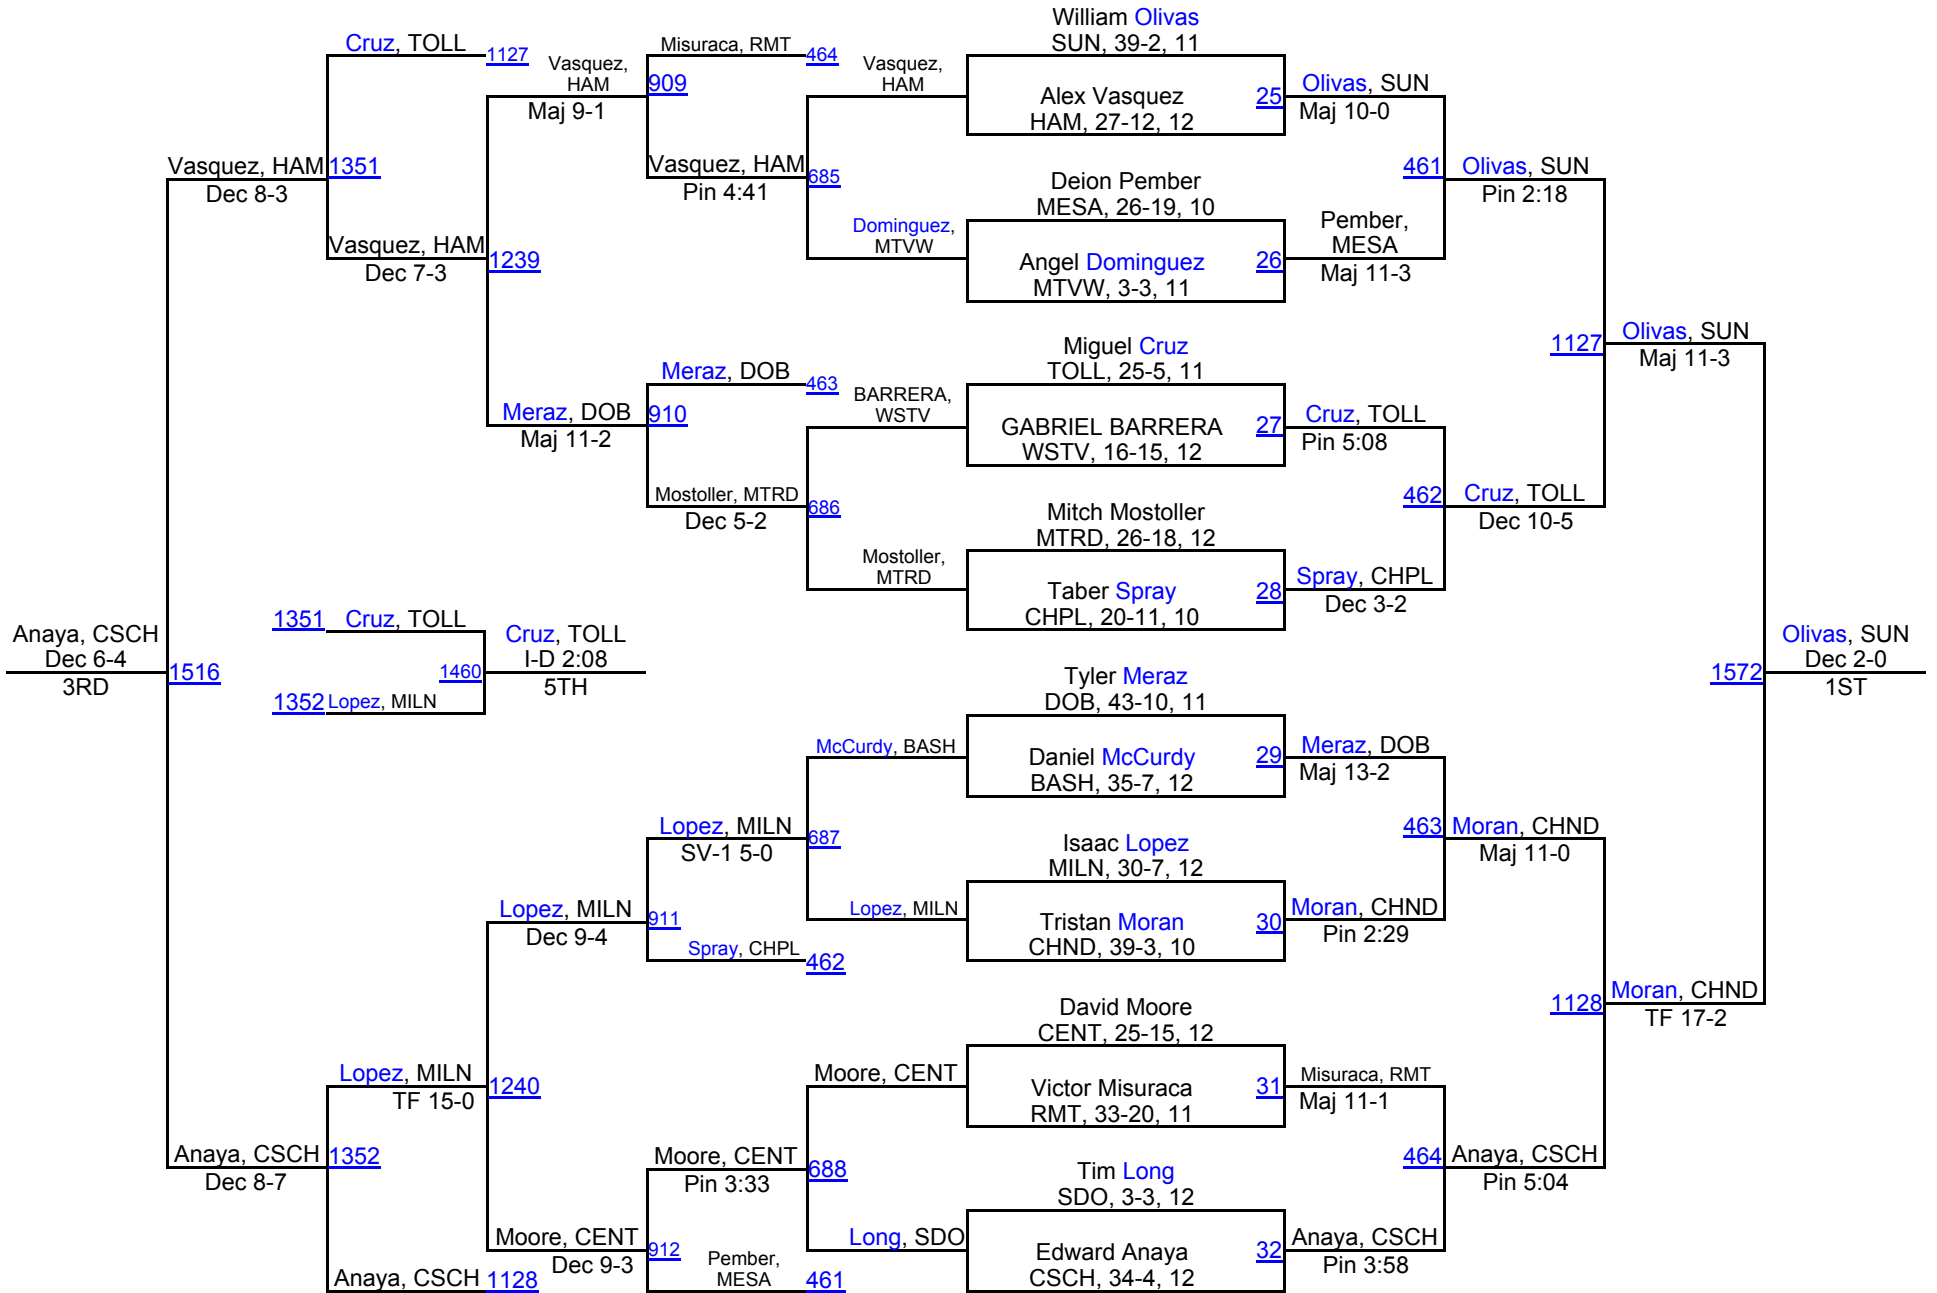

2013 AIA State Championships

D1-126