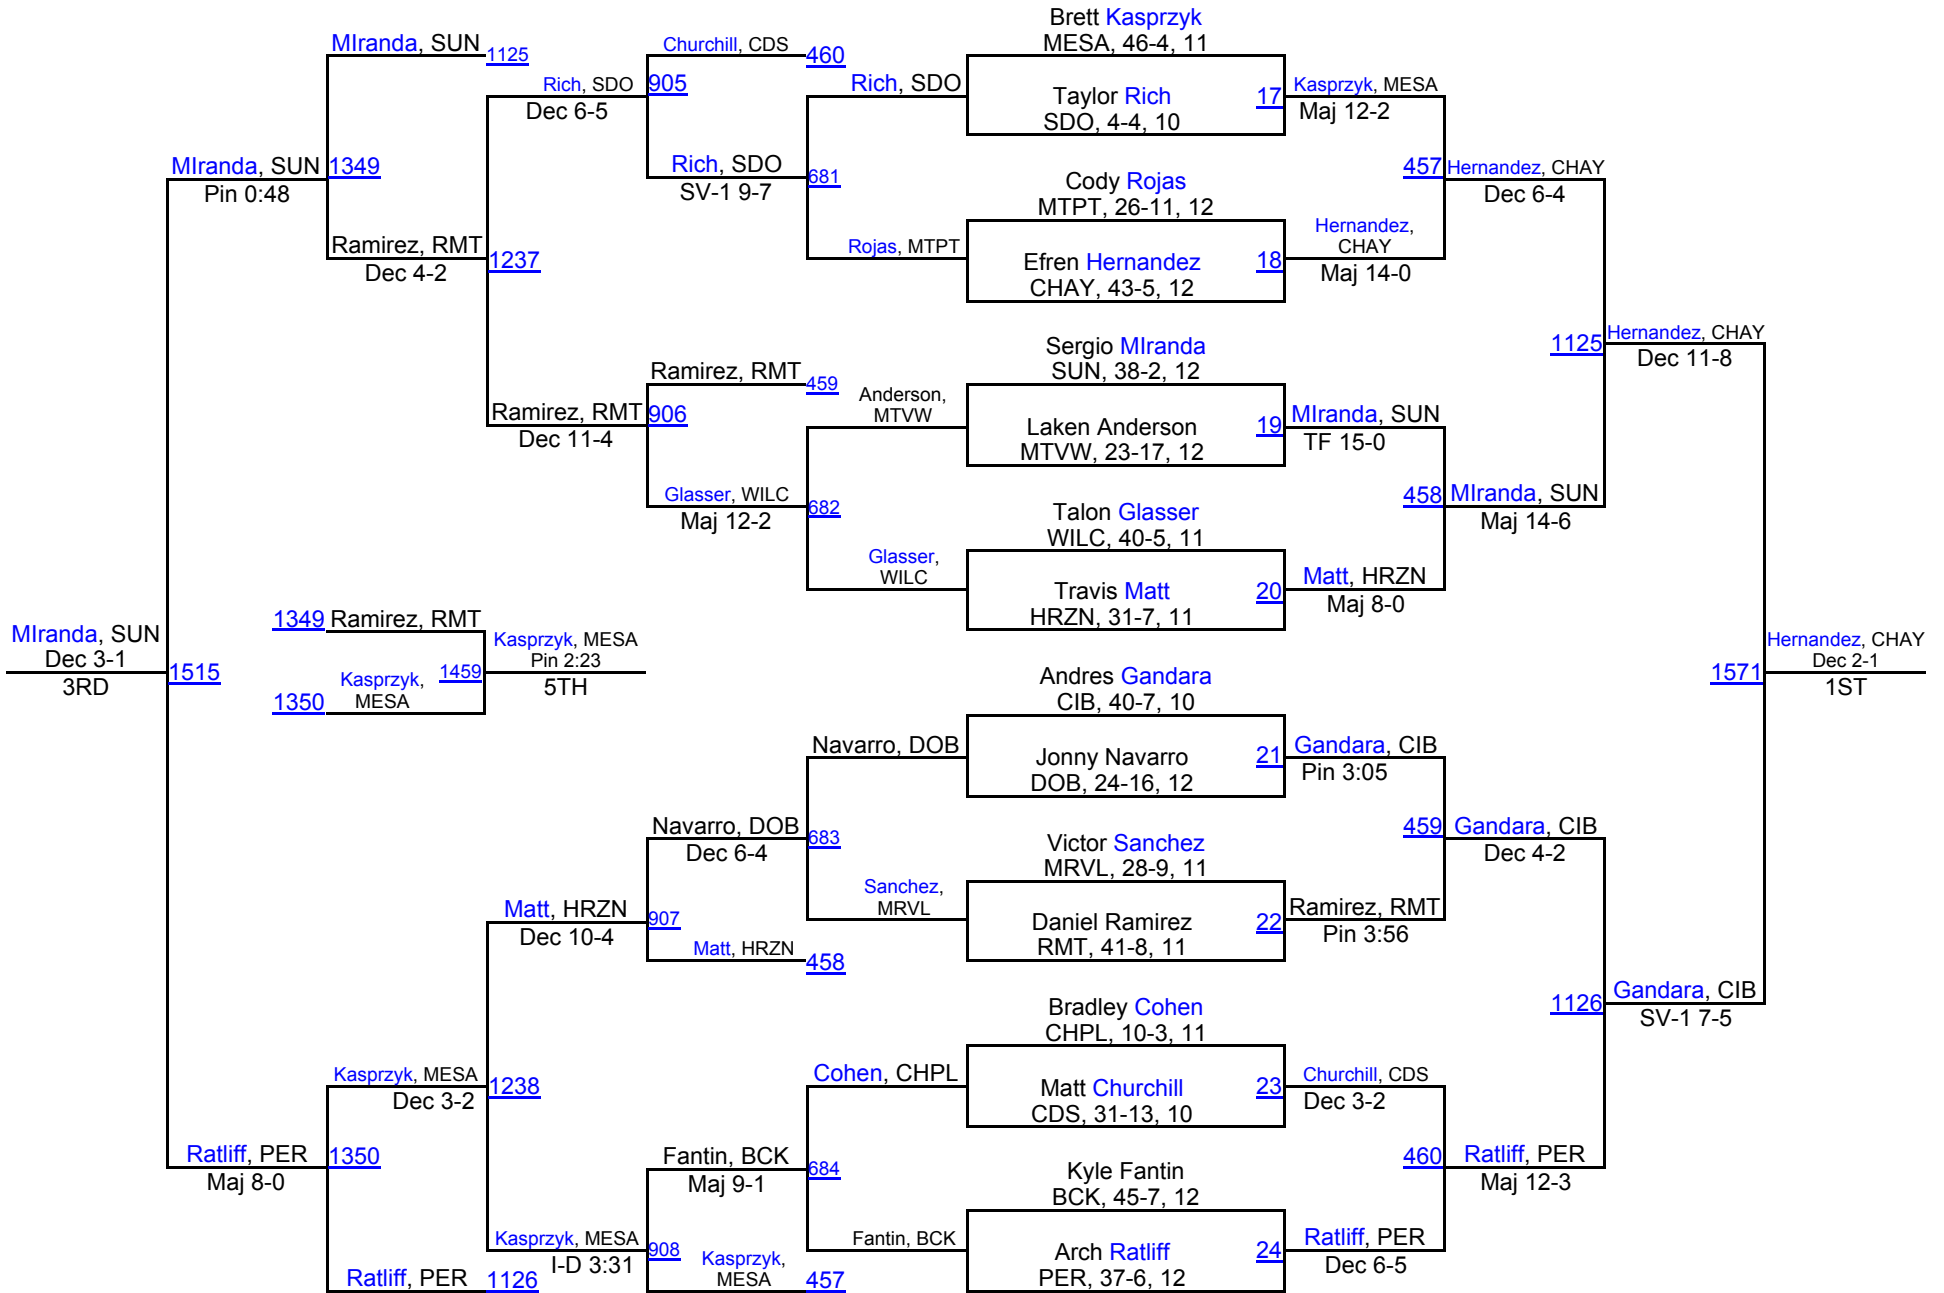

2013 AIA State Championships

D1-120