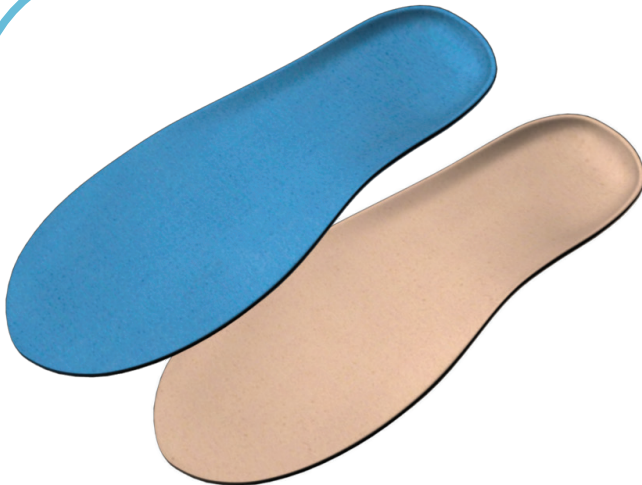

Arch Fitters

TOP COVER MATERIALS

PLASTAZOTE

(15 durometer)
Blue and Pink
2mm and 3mm

NAUGAHYDE

(25 durometer)
Brown and Black
1mm

MICROCELL PUFF

(20 durometer)
Lt Blue and Pink
2mm and 3mm

MICROCELL PUFF - (SPORTS TOP)

(35 durometer)
*Blue Swirl, Pink Swirl,
Camo Swirl and Black Solid*
2mm and 3mm

SPENCO - (DUAL CLOTH)

(25 durometer)
Black
1.5mm, 3mm, 4.5mm

For Questions Please Contact

Local: 503-491-1723
Fax: 503-489-0706
Toll Free: 877-229-9652