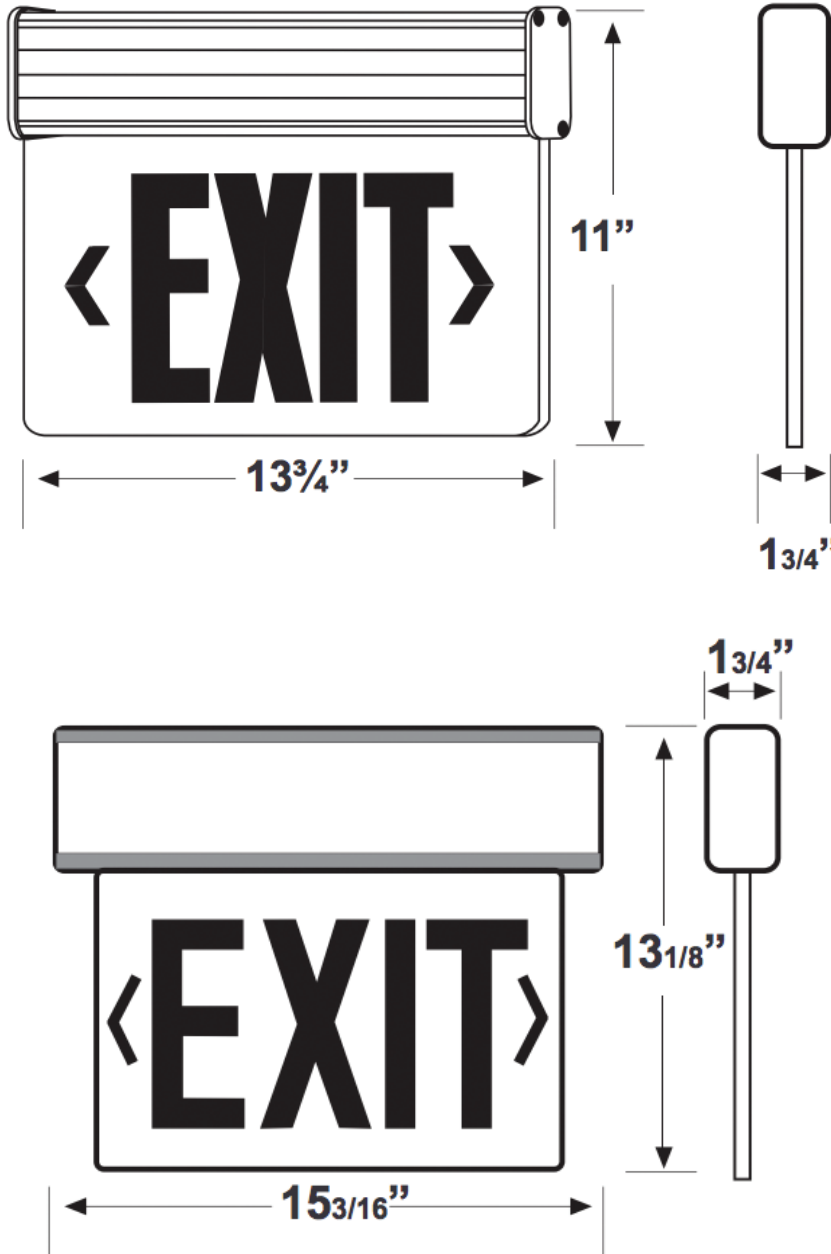

## Edge-Lit Exit Sign

The ELLE™ Edge-Lit Exit Sign is constructed with a aluminum housing and features an acrylic panel. Affordability and minimal design make this a favorite among architects for use in spaces where aesthetics are key. The fixture can be configured to work in almost any space and is easy to install.

### Compliance

- ANSI/NFPA-101
- ANSI/NFPA-70
- ANSI/UL924
- ICC (IBC & IFC)
- OSHA

**ELLE™**
**Edge-Lit Exit Sign**
**Product Dimensions & Details**

Weight: 5 lbs. (2.26kg)

**Ordering Information**
**Example:** ELE-AC-R-1C-BA-M3-SD