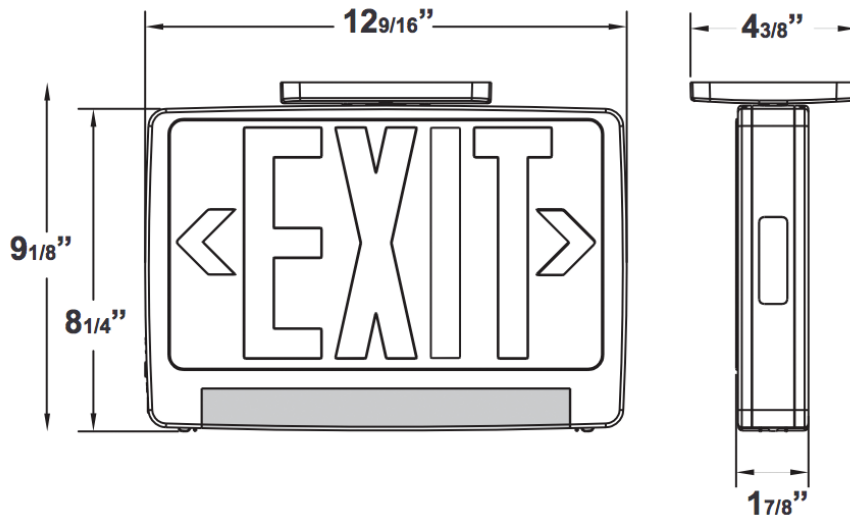

### Highlights

- Remote capability standard
- Single or double face
- Red or green letters
- Universal design for mounting and electrical input

### Product Dimensions & Details

Weight: 5 lbs. (2.26kg)