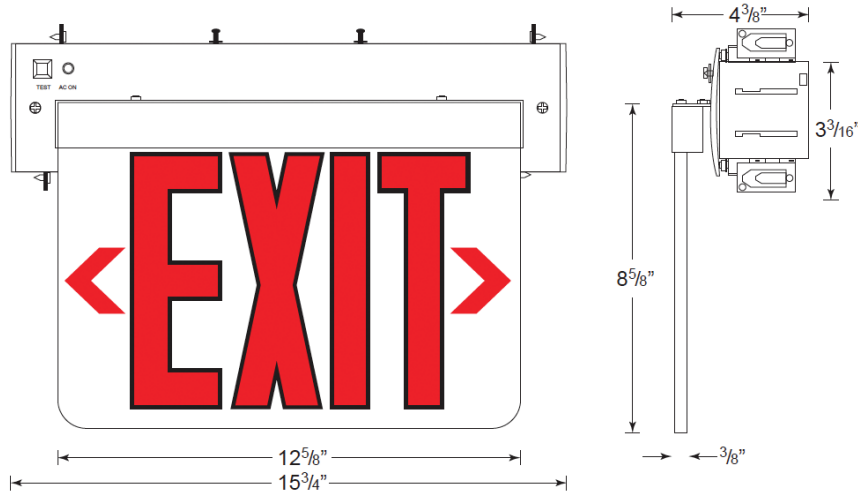

RELE™

Recessed Edge-Lit Exit Sign

The RELE™ Recessed Edge Lit Exit Sign is constructed from aluminum and features an acrylic panel. Affordability and minimal design make this a favorite among architects for use in spaces where aesthetics are key. The fixture can be configured to work in almost any space and is simple to install.

Highlights

- UL listed to 924 standard
- Minimalist design
- Highly configurable to match any décor
- UV-stabilized ultra-clear acrylic edge-lit panel gives off uniform lighting

Compliance

- ANSI/NFPA-101
- ANSI/NFPA-70
- ANSI/UL924
- ICC (IBC & IFB)
- OSHA

RELE™

Recessed Edge-Lit Exit Sign

Product Dimensions & Details

Weight: 5 lbs. (2.27kg)

Ordering Information

Example: RELE-NM-EM-BK-H1

Series

RELE = RELE™ Recessed Edge-Lit Exit Sign