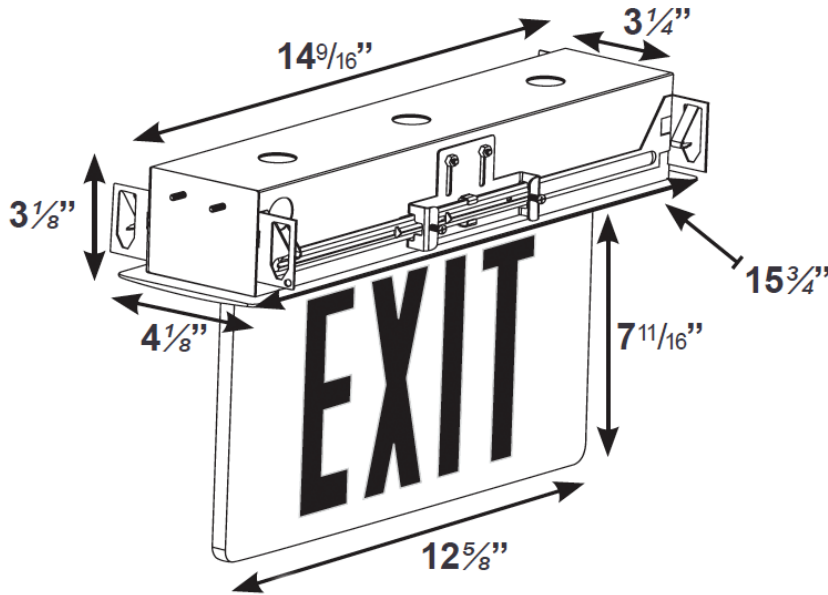

RELE™

Recessed Edge-Lit Exit Sign

The RELE™ Recessed Edge Lit Exit Sign is constructed from aluminum and features an acrylic panel. Affordability and minimal design make this a favorite among architects for use in spaces where aesthetics are key. The fixture can be configured to work in almost any space and is simple to install.

Highlights

- UL listed to 924 standard
- Minimalist design
- Highly configurable to match any décor
- UV-stabilized ultra-clear acrylic edge-lit panel gives off uniform lighting

Compliance

- ANSI/NFPA-101
- ANSI/NFPA-70
- ANSI/UL924
- ICC (IBC & IFB)
- OSHA

RELE™

Recessed Edge-Lit Exit Sign

Product Dimensions & Details

Weight: 5 lbs. (2.27kg)

Ordering Information

Example: RELE-NM-EM-BK-H1

Series

RELE = RELE™ Recessed Edge-Lit Exit Sign