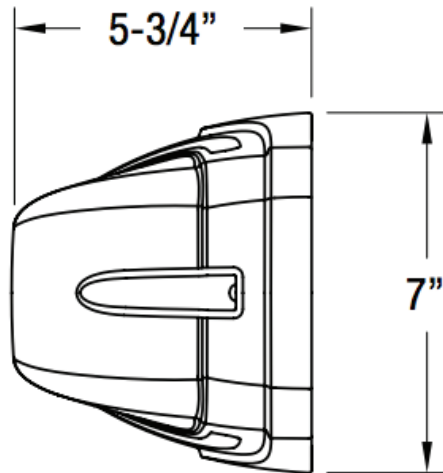

Highlights

- Polycarbonate cover for NSF certification
- Vandal resistant
- Stainless steel tamper-proof screws
- Wet Location rating
- Available with Halogen or LED lamps

Compliance

- UL924
- ANSI/NFPA-101
- ANSI/NFPA-70 (NEC)
- ICC (IBC & IFC)
- NSF
- OSHA

Sirocco™

NEMA-4X Emergency Light

Product Dimensions & Details

Weight: 14 lbs. (6.35kg)

Ordering Information

Example: SREL-LC-2C-BK-RA-H1

Series

SREL = Sirocco™ NEMA-4X Emergency Light