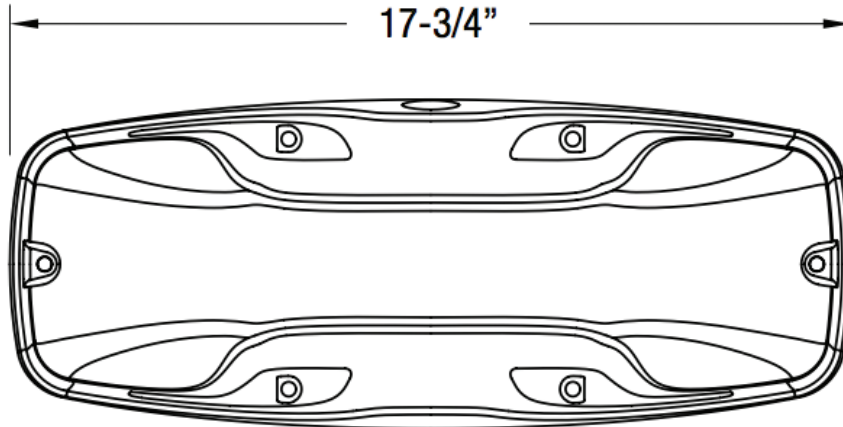

Highlights

- Polycarbonate cover for NSF certification
- Vandal resistant
- Stainless steel tamper-proof screws
- Wet Location rating
- Available with Halogen or LED lamps

Compliance

- UL924
- ANSI/NFPA-101
- ANSI/NFPA-70 (NEC)
- ICC (IBC & IFC)
- NSF
- OSHA

Sirocco™

NEMA-4X Emergency Light

Product Dimensions & Details

Weight: 14 lbs. (6.35kg)

Ordering Information

Example: SREL-LC-2C-BK-RA-H1

Series

SREL = Sirocco™ NEMA-4X Emergency Light