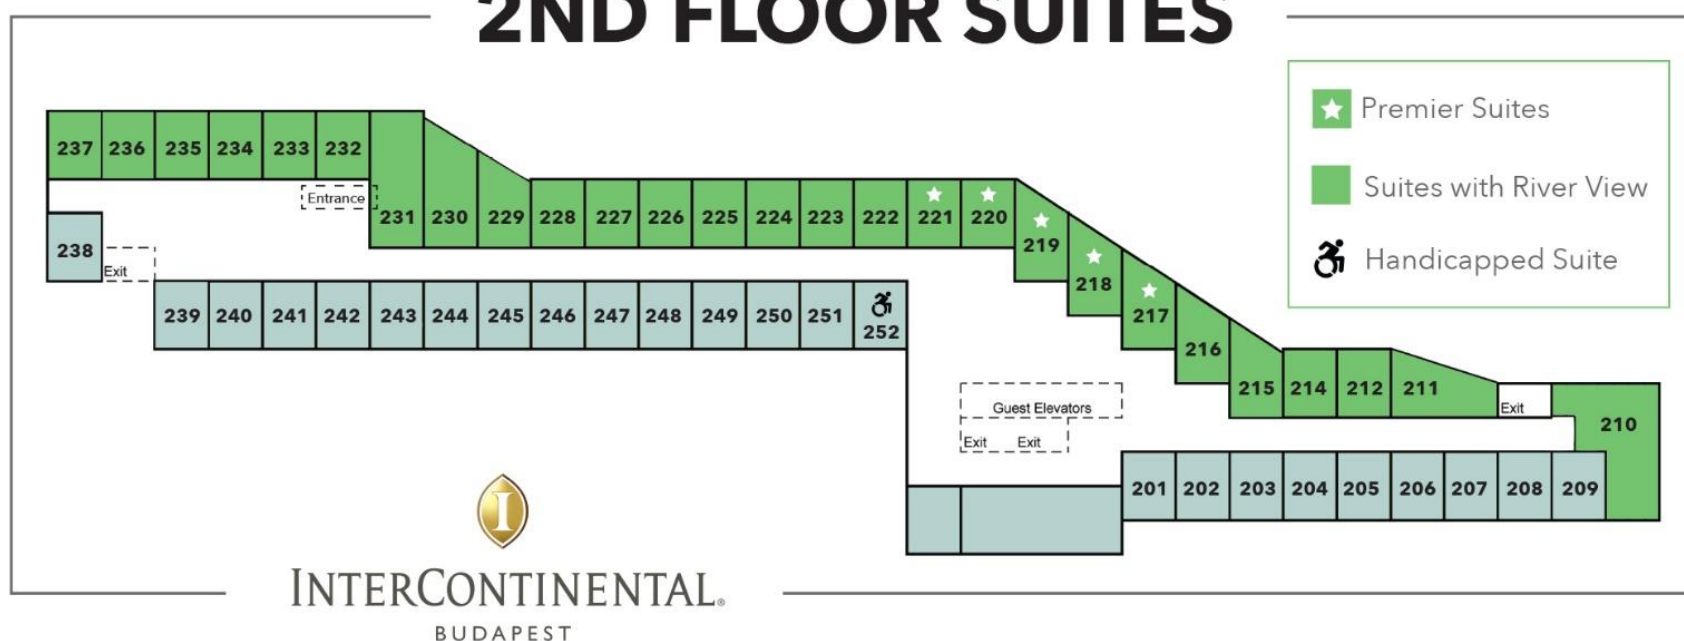

NATPE BUDAPEST INTERNATIONAL

2ND FLOOR SUITES

River View Suites

**Indicates Premiere Suite*

- Suites 209&210: BBC Studios
- Suite 211: Warner Bros. Entertainment UK Ltd
- Suite 212: Warner Bros International TV Distribution
- Suite 214: Lionsgate Entertainment
- Suite 216 Televisa Internacional, LLC
- Suite 217*: GLOBAL AGENCY
- Suite 218*: ATV
- Suite 219*: Kanal D International
- Suite 220*: MGM Television
- Suite 221*: All3Media International
- Suite 222: Fremantle
- Suite 223: CALINOS ENTERTAINMENT
- Suite 224: A + E Networks
- Suite 225: MADD Entertainment
- Suite 227: Global Screen GmbH
- Suite 228: ZDF Enterprises GmbH
- Suite 229: Viacom International Studios

City View Suites

SUITE EXHIBITORS

- Suite 201: Sony Pictures Television
- Suite 202: RAI COM
- Suite 203: ORF Enterprise GmbH & Co KG

MEETING TABLE EXHIBITORS

- Suite 244A: VIZ MEDIA EUROPE
- Suite 244B: The Walt Disney Company
- Suite 245A: Millennium Media / Nu Boyana Film Studios
- Suite 245B: Aardman Animations
- Suite 246A: Berserk Media LLP
- Suite 246B: Ezel Yapım Prodüksiyon Ltd. Şti
- Suite 247A: FilmExport Group
- Suite 247B: Russian Ballets Ltd
- Suite 248A: Breakthrough Entertainment
- Suite 248B: MEDIA GROUP UKRAINE
- Suite 249A: Shemaroo Entertainment Ltd
- Suite 249B: Imagina International Sales, A Company of the Mediapro Studio
- Suite 250A: Star Contents LLC
- Suite 250B: Discovery Communications Deutschland GmbH & Co Kg
- Suite 251A: Daro Film Distribution
- Suite 251B: Fred Media