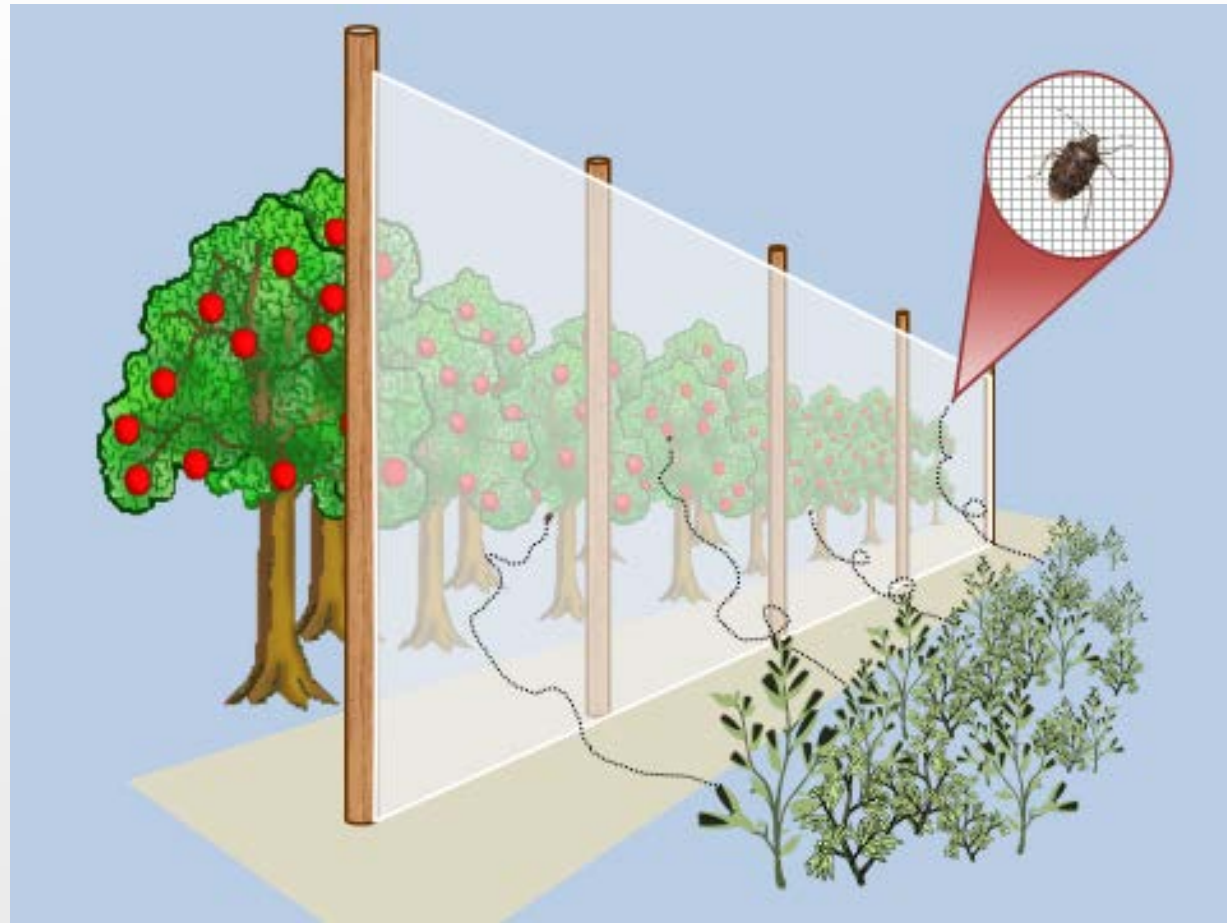

Photo: Doug Wilson

leafrollers

Photo: H. Reidl

Moth Exclusion

- Large resident population
- Remove populations within cages
- Traps deployed in netted and non-netted areas

Effects on indirect pests and natural enemies

- Do cages affect predator/prey population dynamics?
- Indirect Pests: Woolly apple aphid
- Natural Enemies: Lacewings, Syrphids, *Aphelinus mali*

Photo: E. Beers

Photo: A. Marshall

Photo: E. Beers

Density Tracking

- Full enclosure requires a significant upfront investment
- Other direct pests?

Efficacy of a barrier at orchard border

- Will a barrier reduce migration into the orchard?
- Will insecticide infused netting be more effective?