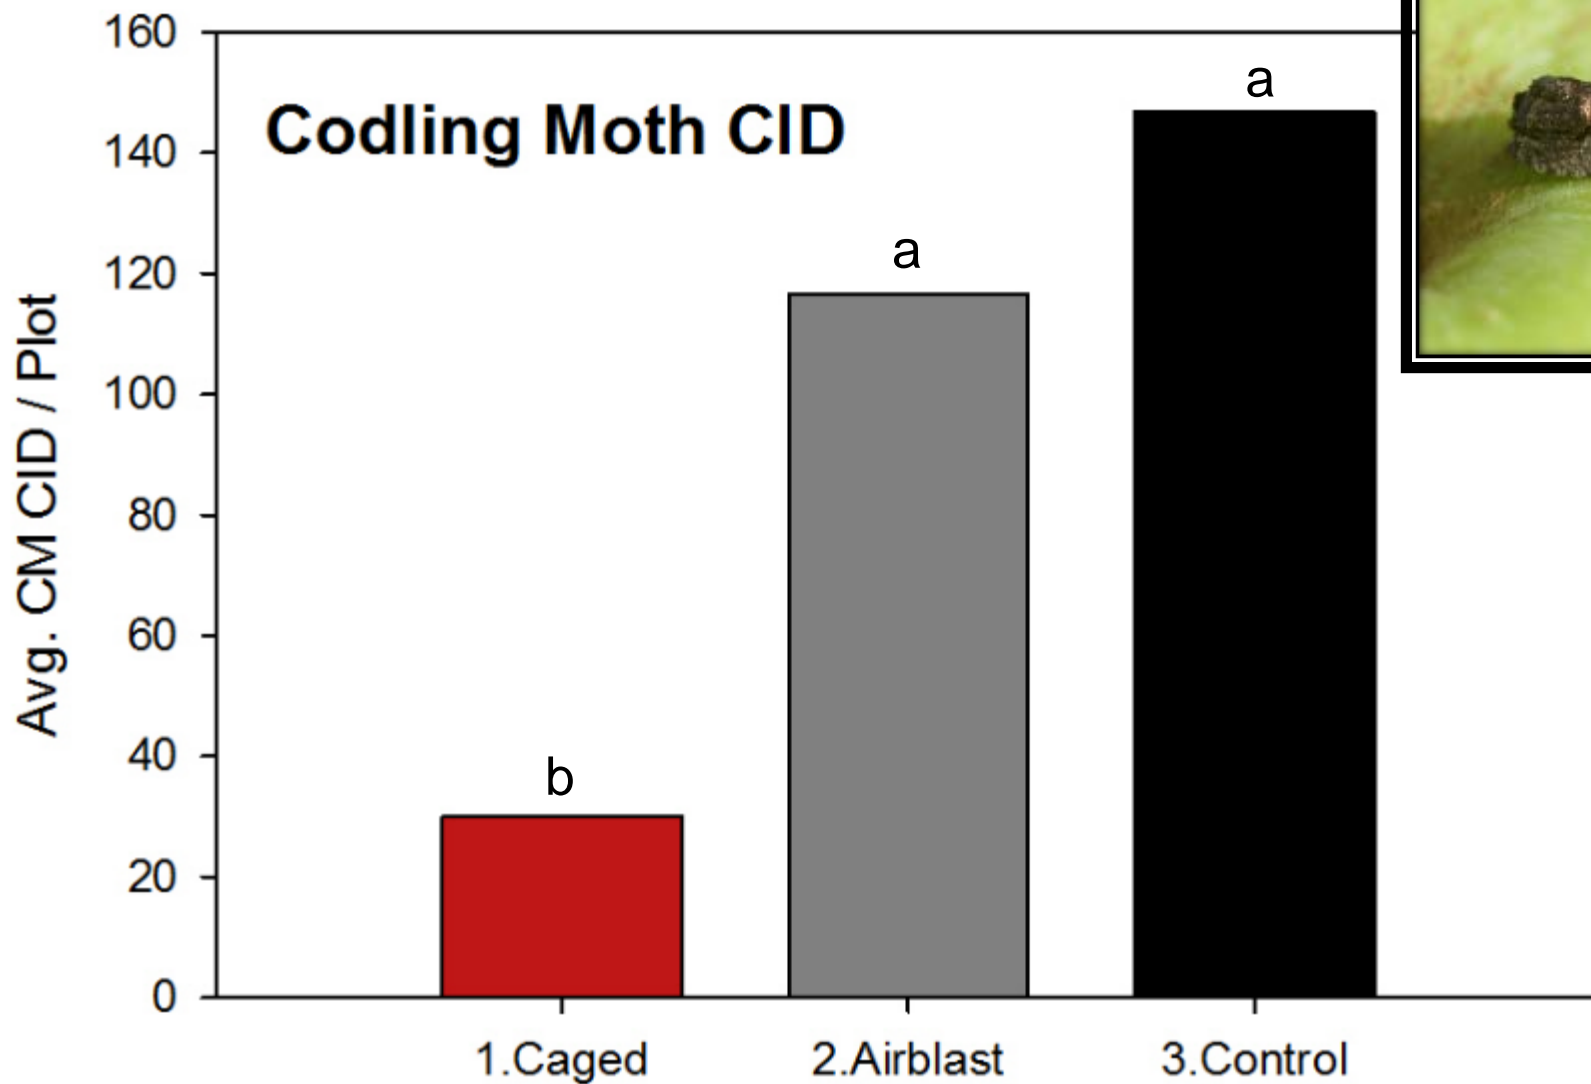

- Do cages affect predator/prey population dynamics?
- Indirect Pests: Woolly apple aphid
- Natural Enemies: Lacewings, Syrphids, *Aphelinus mali*

Photo: E. Beers

Photo: A. Marshall

Photo: E. Beers

Density Tracking

- Deploy traps to monitor densities throughout growing season
- Determine treatment effects on seasonal abundance of pests and natural enemies

2016 Results

Codling Moth CID

Codling Moth Damage

What about other applications?

- Full enclosure requires a significant upfront investment
- Other direct pests?

Efficacy of a barrier at orchard border

- Will a barrier reduce migration into the orchard?
- Will insecticide infused netting be more effective?