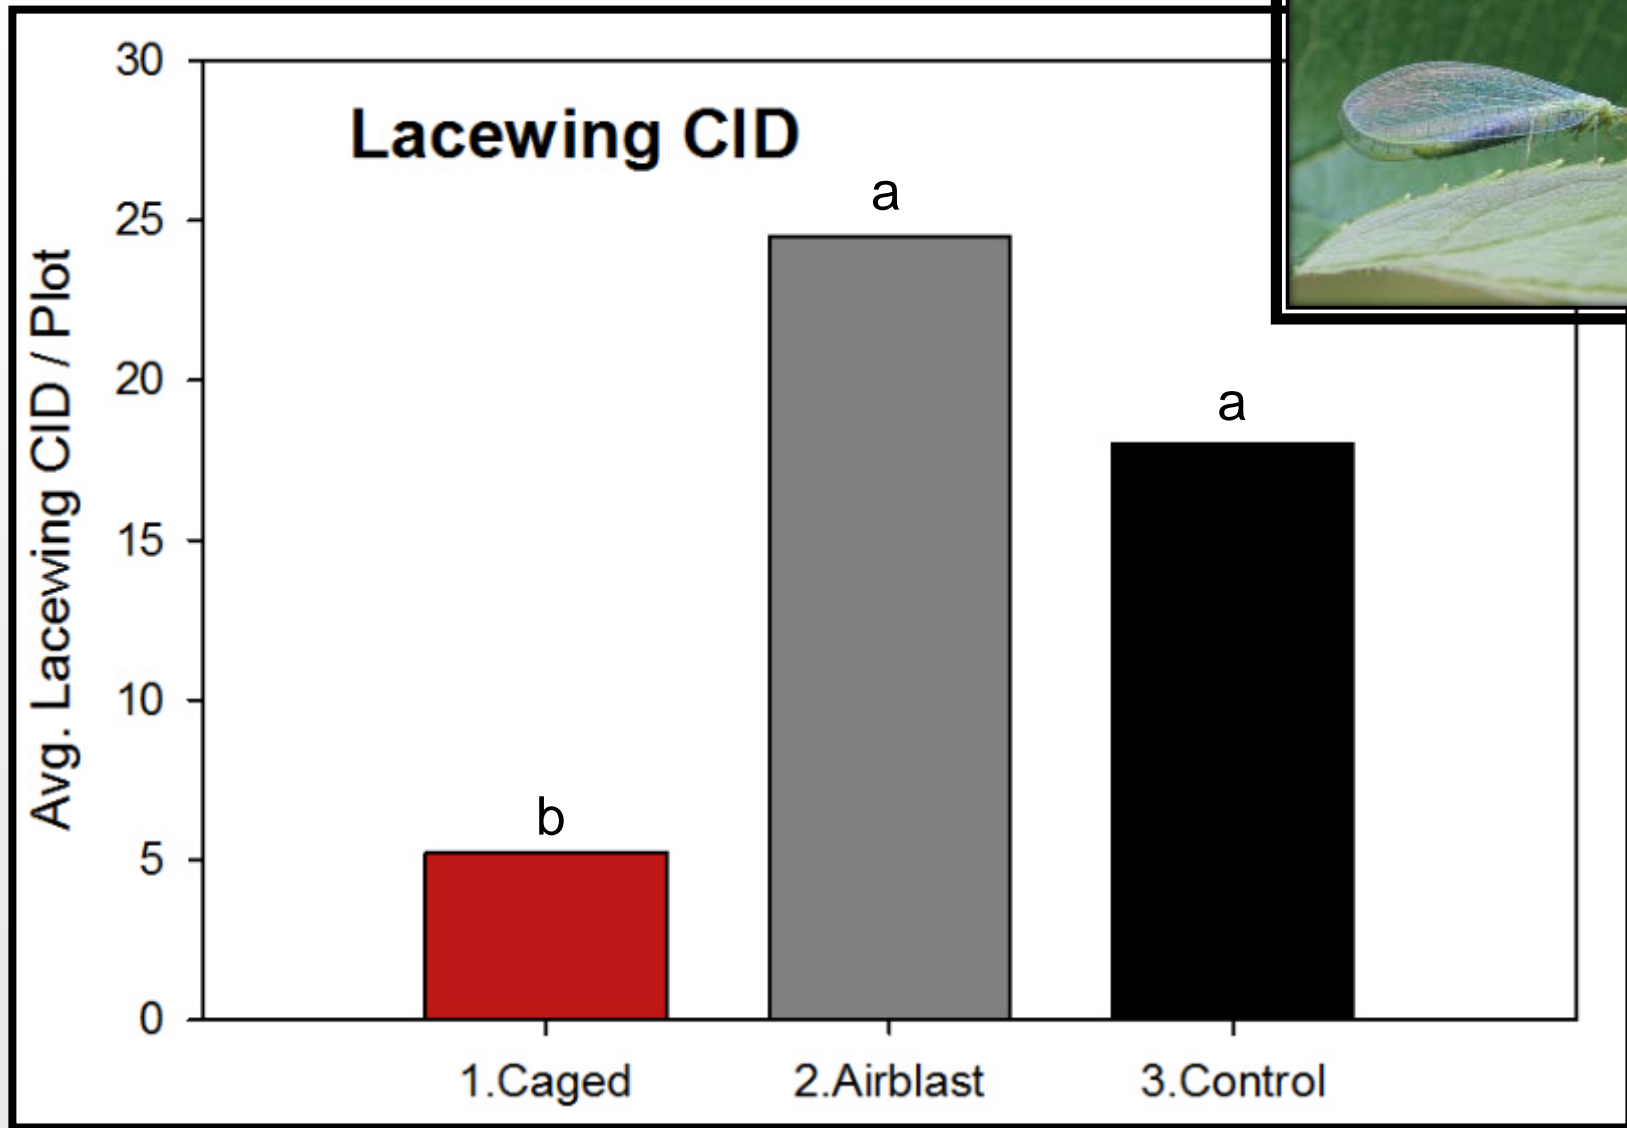

- Do cages affect predator/prey population dynamics?
- Indirect Pests: Woolly apple aphid
- Natural Enemies: Lacewings, Syrphids, *Aphelinus mali*

Photo: E. Beers

Photo: A. Marshall

Photo: E. Beers

Density Tracking

- Deploy traps to monitor densities throughout growing season
- Determine treatment effects on seasonal abundance of pests and natural enemies

2016 Results

Codling Moth CID

Codling Moth Damage

What about other applications?

- Full enclosure requires a significant upfront investment
- Other direct pests?

Efficacy of a barrier at orchard border

- Will a barrier reduce migration into the orchard?
- Will insecticide infused netting be more effective?