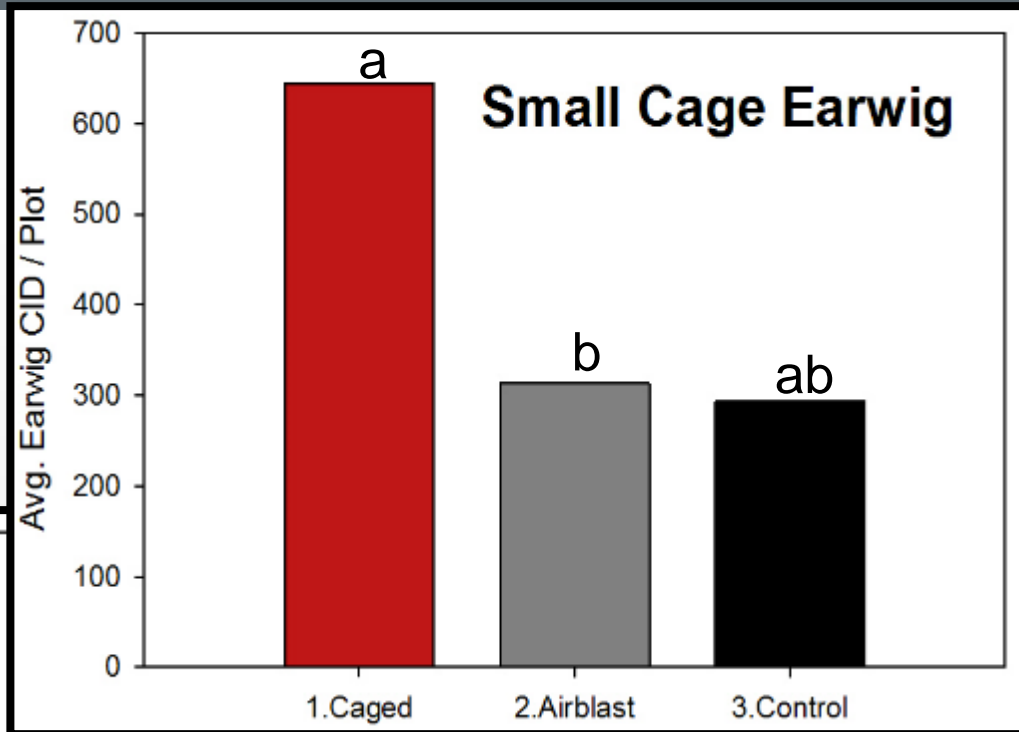

2016 Results