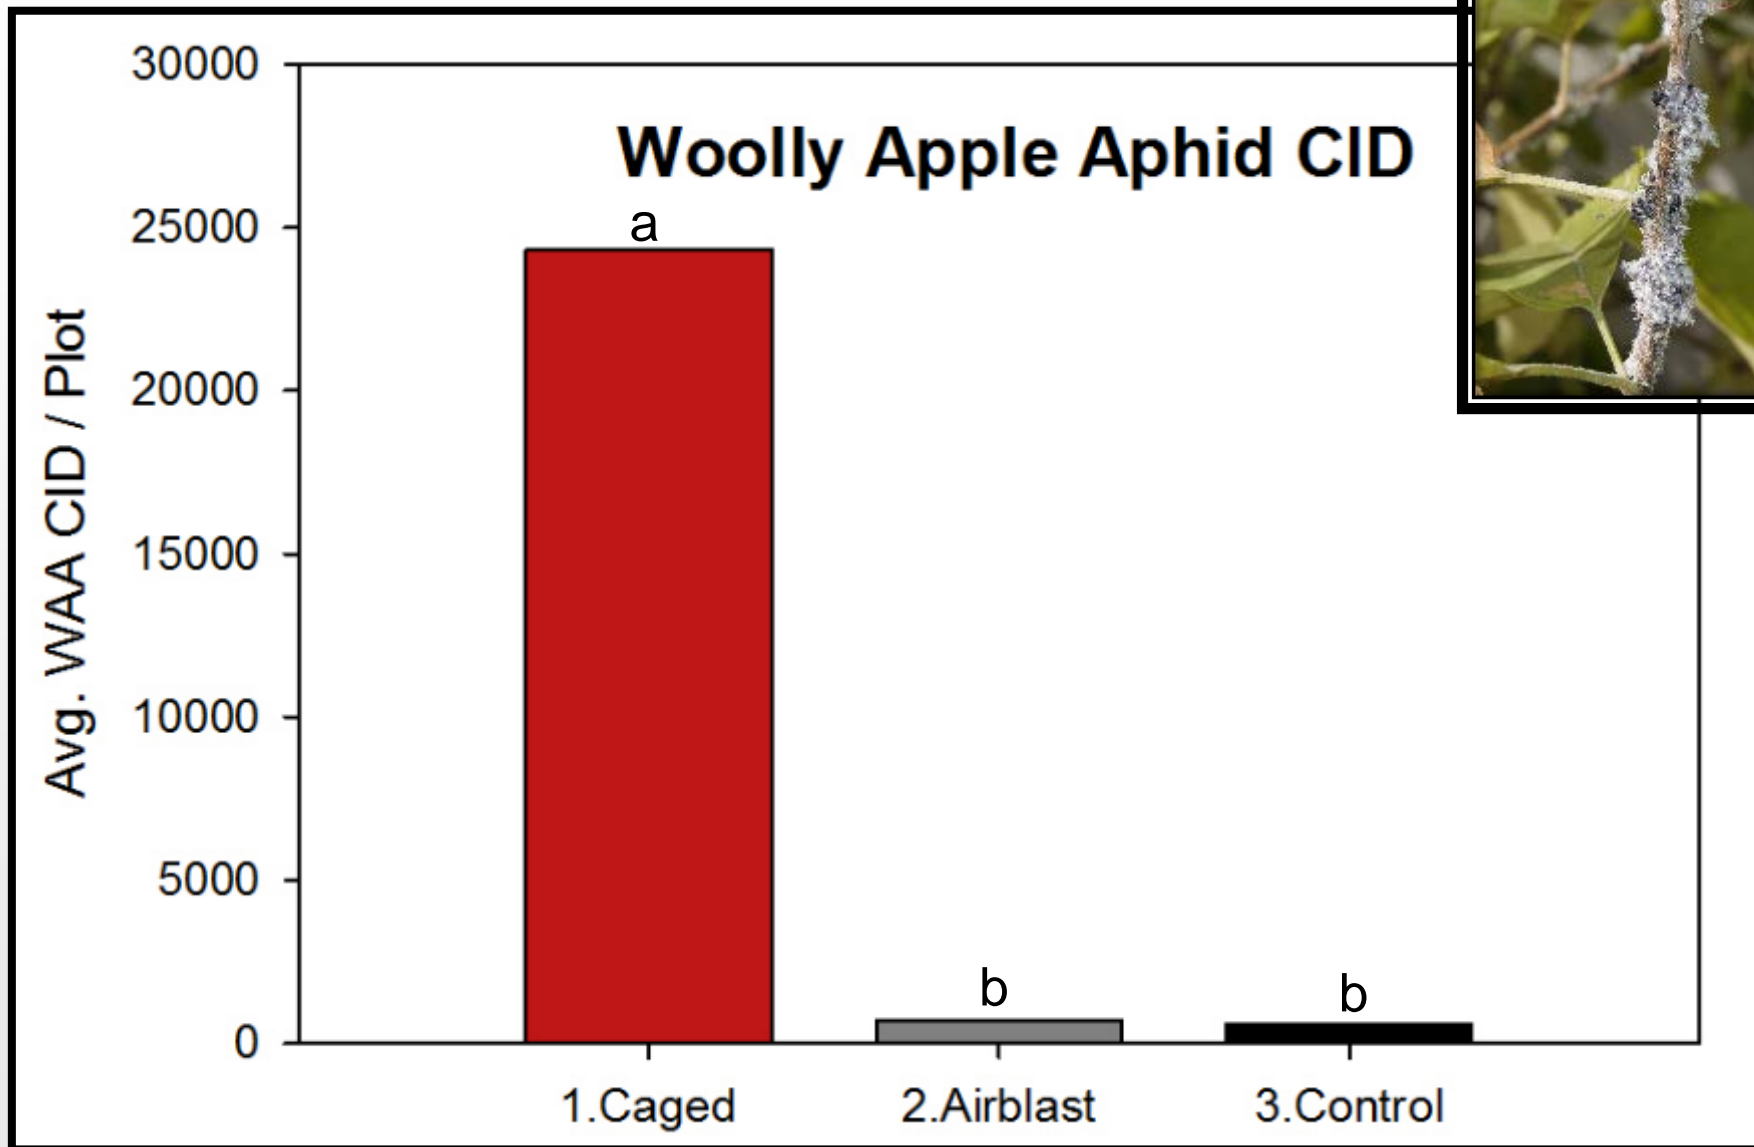

- Do cages affect predator/prey population dynamics?
- Indirect Pests: Woolly apple aphid
- Natural Enemies: Lacewings, Syrphids, *Aphelinus mali*

Photo: E. Beers

Photo: A. Marshall

Photo: E. Beers

Density Tracking

- Deploy traps to monitor densities throughout growing season
- Determine treatment effects on seasonal abundance of pests and natural enemies

2016 Results

Codling Moth CID

Codling Moth Damage

What about other applications?

- Full enclosure requires a significant upfront investment
- Other direct pests?

Efficacy of a barrier at orchard border

- Will a barrier reduce migration into the orchard?
- Will insecticide infused netting be more effective?