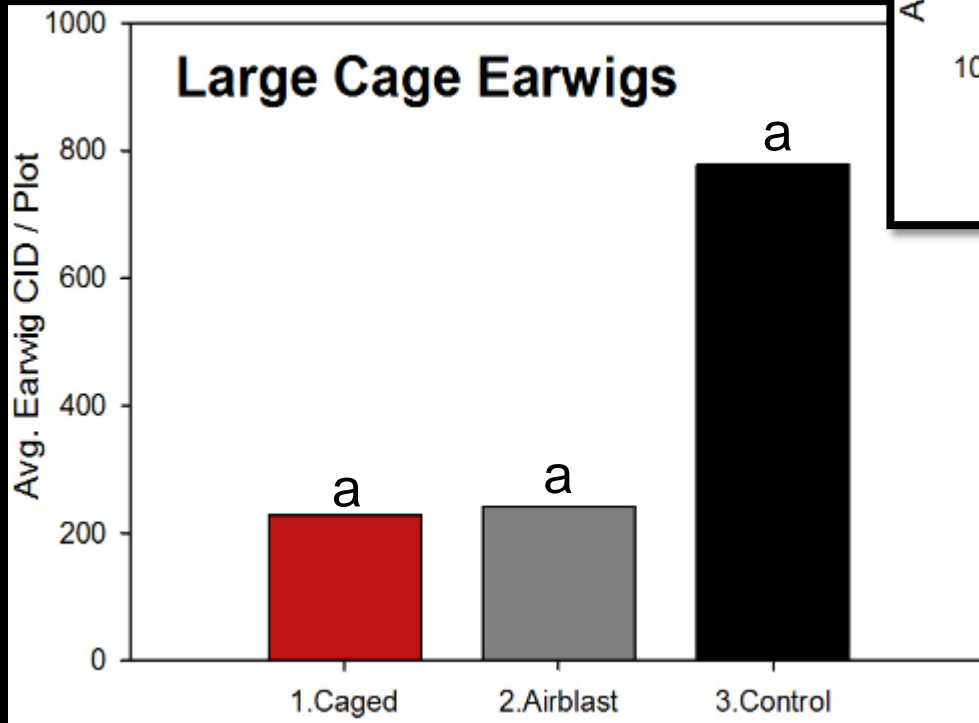

2016 Results