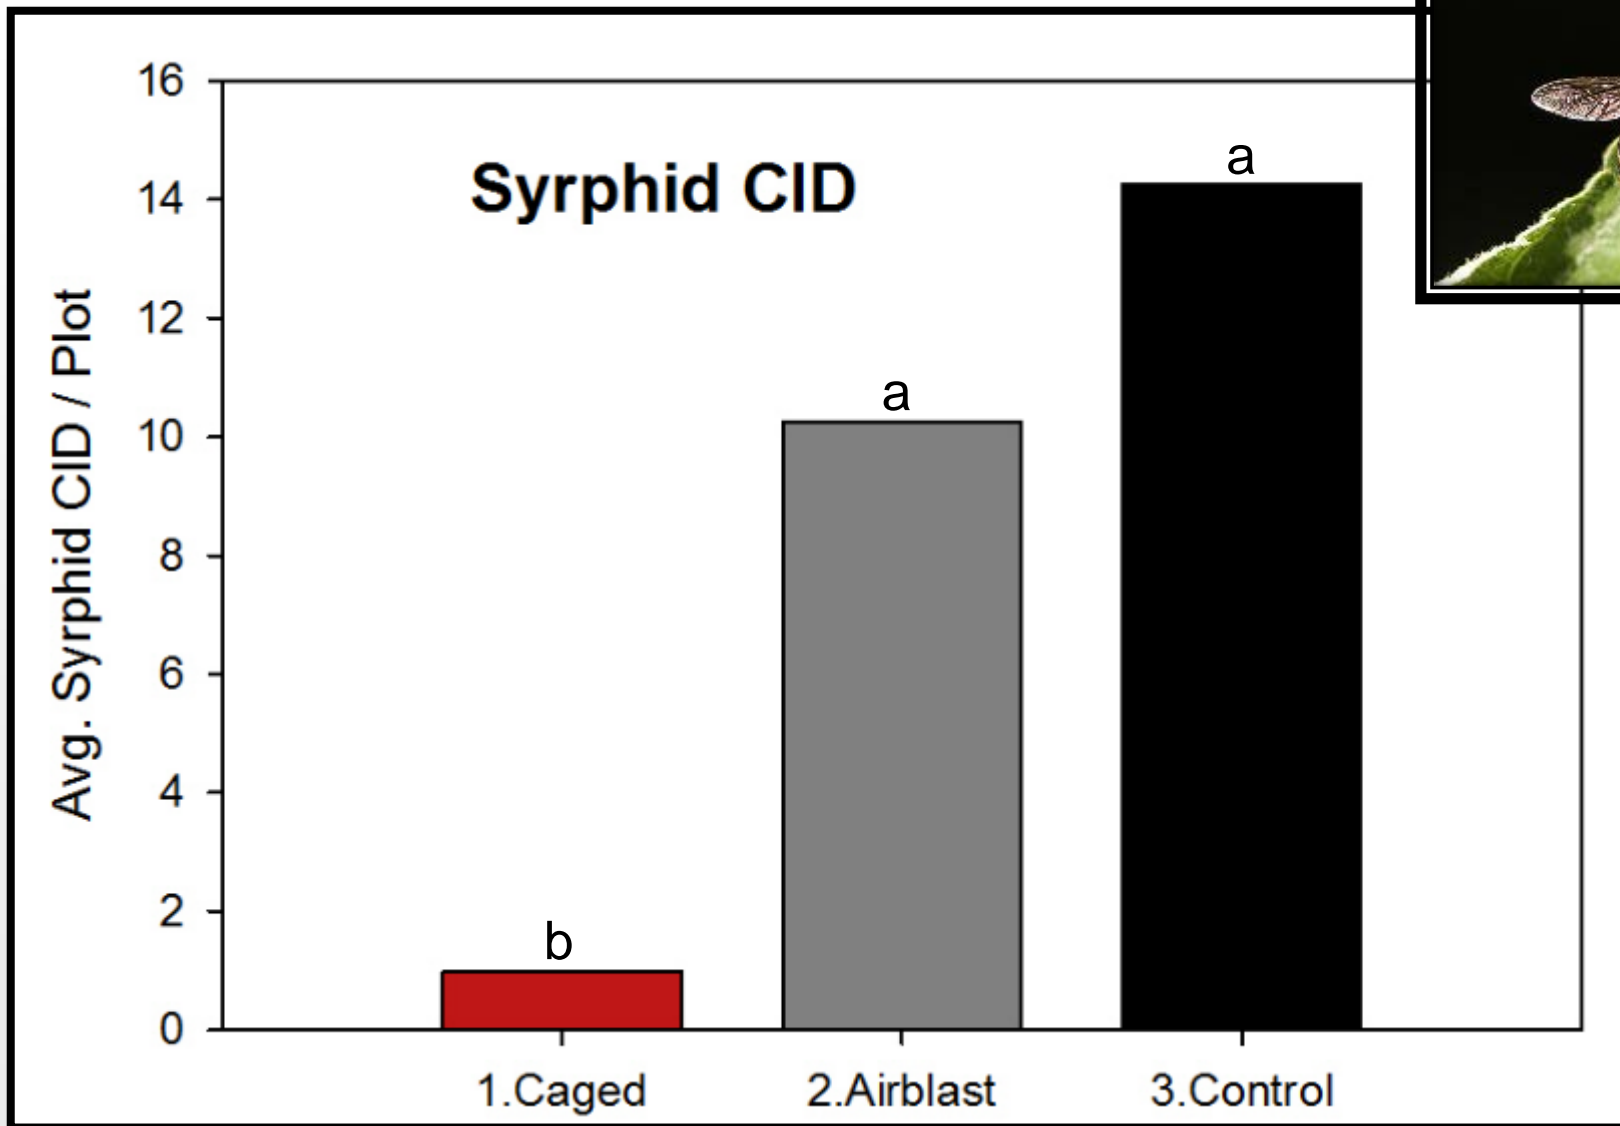

- Do cages affect predator/prey population dynamics?
- Indirect Pests: Woolly apple aphid
- Natural Enemies: Lacewings, Syrphids, *Aphelinus mali*

Photo: E. Beers

Photo: A. Marshall

Photo: E. Beers

Density Tracking

- Deploy traps to monitor densities throughout growing season
- Determine treatment effects on seasonal abundance of pests and natural enemies

2016 Results

Codling Moth CID

Codling Moth Damage

What about other applications?

- Full enclosure requires a significant upfront investment
- Other direct pests?

Efficacy of a barrier at orchard border

- Will a barrier reduce migration into the orchard?
- Will insecticide infused netting be more effective?