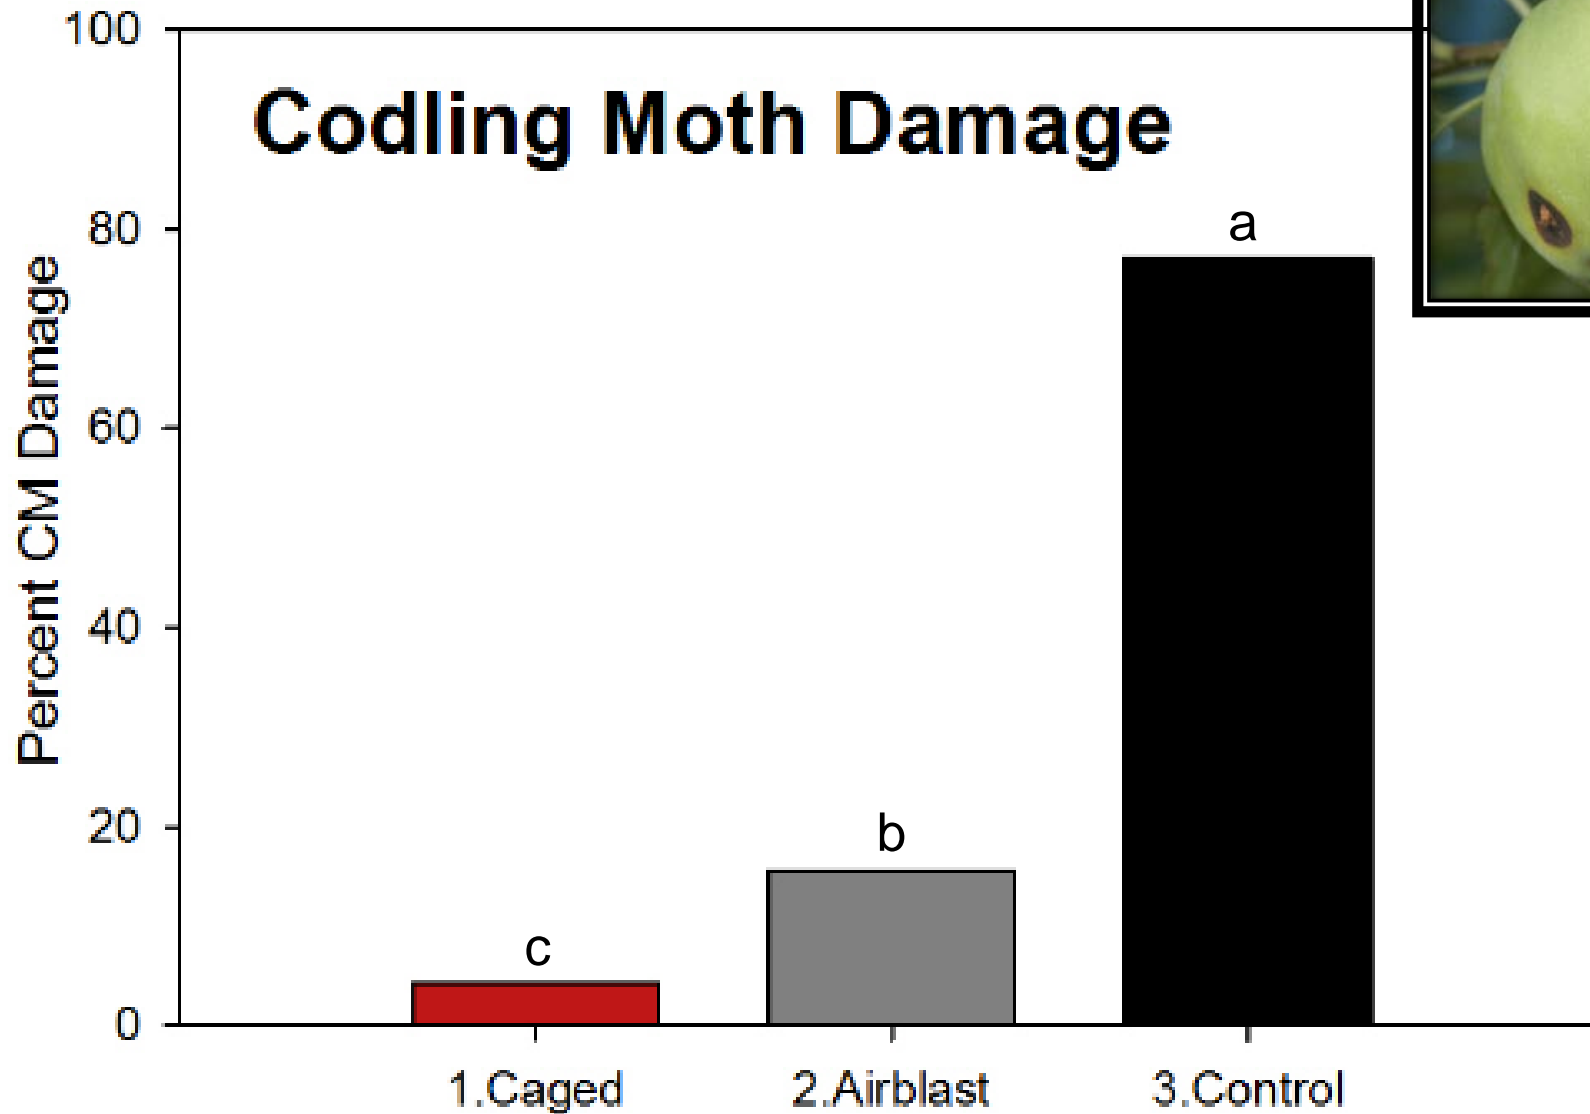

- Do cages affect predator/prey population dynamics?
- Indirect Pests: Woolly apple aphid
- Natural Enemies: Lacewings, Syrphids, *Aphelinus mali*

Photo: E. Beers

Photo: A. Marshall

Photo: E. Beers

Density Tracking

- Deploy traps to monitor densities throughout growing season
- Determine treatment effects on seasonal abundance of pests and natural enemies

2016 Results

Codling Moth CID

Codling Moth Damage

What about other applications?

- Full enclosure requires a significant upfront investment
- Other direct pests?

Efficacy of a barrier at orchard border

- Will a barrier reduce migration into the orchard?
- Will insecticide infused netting be more effective?