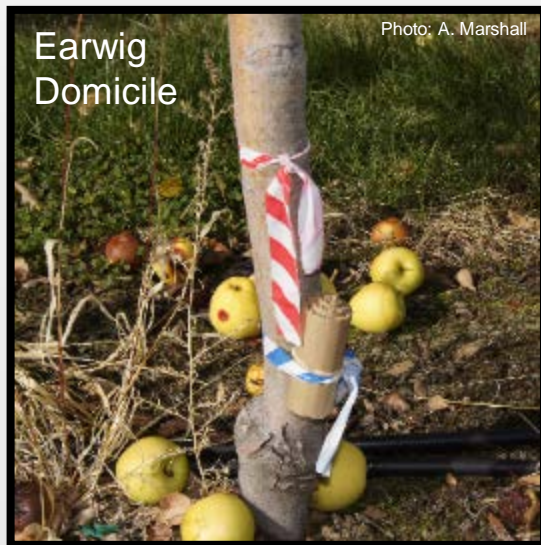

Density Tracking

- Deploy traps to monitor densities throughout growing season
- Determine treatment effects on seasonal abundance of pests and natural enemies