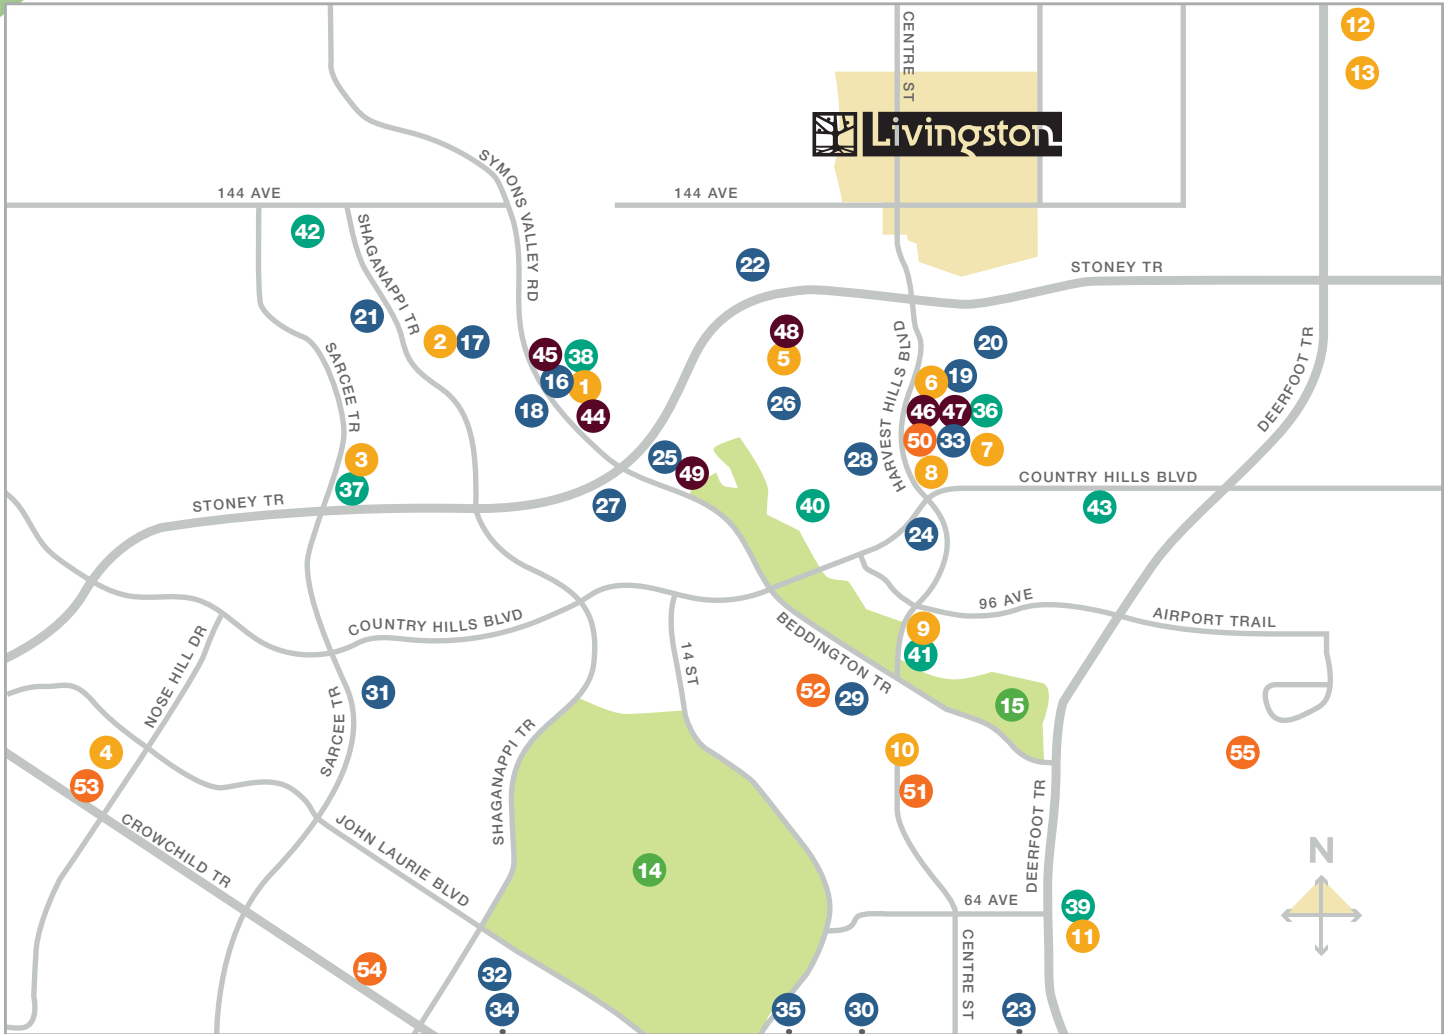

Your NEW NORTH

Livingston brings together all the best features of truly modern communities — easy access to work, play, and the essentials that make life so balanced and effortless when they're designed well. These include transit, retail, schools, recreation, and access to major routes, like the Stoney Trail ring road. And nature — there's a green space and wild space right on your doorstep, for those moments when you need a break from the bustle of the city.

-  SHOPPING CENTRES
-  PARKS
-  DAYCARES & SCHOOLS
-  RECREATION
-  SERVICES
-  TRANSPORTATION

SHOPPING CENTRES

- 1 Creekside Shopping Centre**
 - Grocery, bank, retail, pet services, restaurants
- 2 Sage Hill Crossing**
 - Grocery, bank, retail, restaurants
- 3 Beacon Hill Shopping Centre**
 - Restaurants, retail, professional services, grocery, bank, gas
- 4 Crowfoot Crossing Shopping Centre**
 - Gas, theatre, retail, restaurants
- 5 Panorama Hills**
 - Grocery, retail, restaurants, pet services, bank
- 6 Coventry Hills Shopping Centre**
 - Retail, bank, restaurants, pet services, dental
- 7 Country Hills Towne Centre**
 - Retail, bank, restaurants, gas
- 8 Country Hills Shopping Area**
 - Retail, bank, theatre, restaurants, gas
- 9 Harvest Hills Crossing**
 - Retail, bank, restaurants, professional services, gas
- 10 Beddington Towne Centre**
 - Restaurants, retail, professional services, grocery, bank
- 11 Deerfoot City**
 - Retail, restaurants, professional services, medical
- 12 CrossIron Mills Mall**
 - Retail, restaurants, professional services
- 13 New Horizon Mall**
 - Retail, restaurants, professional services

TRANSPORTATION

- 50 Bus - North Pointe**
- 51 Bus - 78th Avenue**
- 52 Bus - Sandstone**
- 53 C-train - Crowfoot**
- 54 C-train - Dalhousie**
- 55 Calgary International Airport (YYC)**

Livingston

LIFE COMING TOGETHER