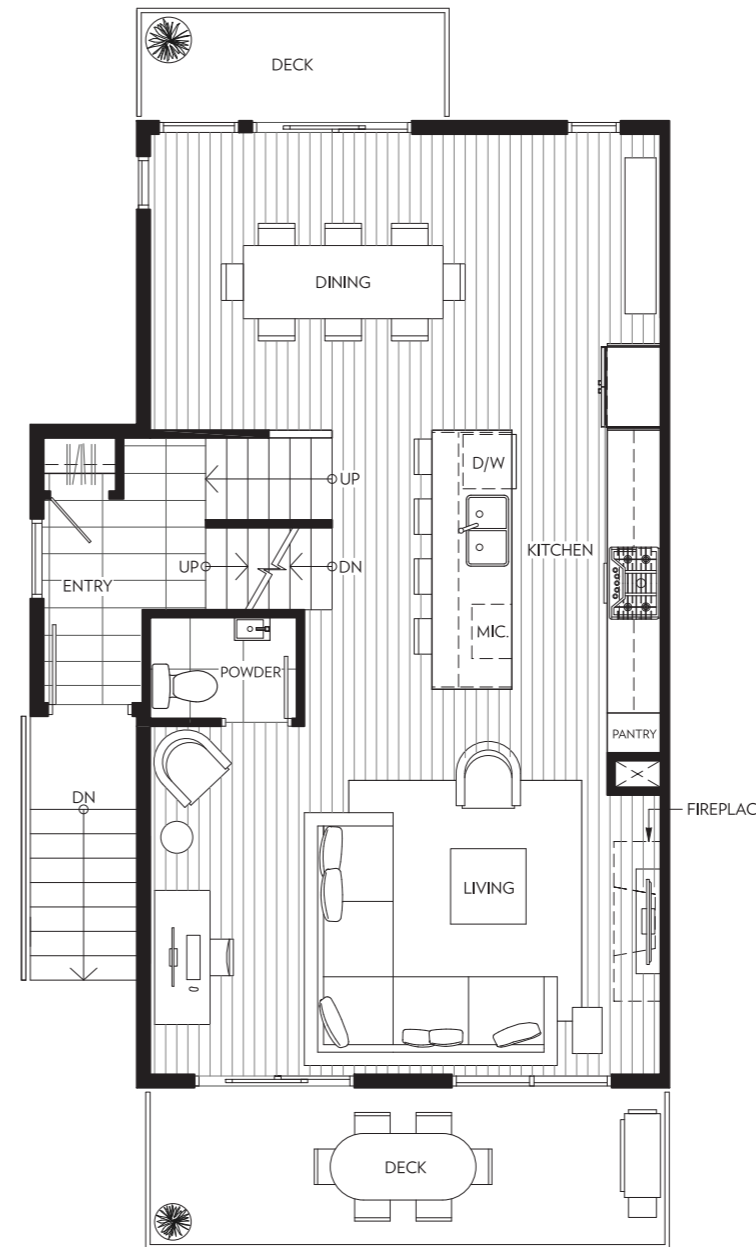

TSAWWASSEN

— LANDING —

TOWNHOME

PLAN D1

3 Bedroom+Rec Room

1,875-1,880 sf (Approx)

LOWER FLOOR

MAIN FLOOR

UPPER FLOOR