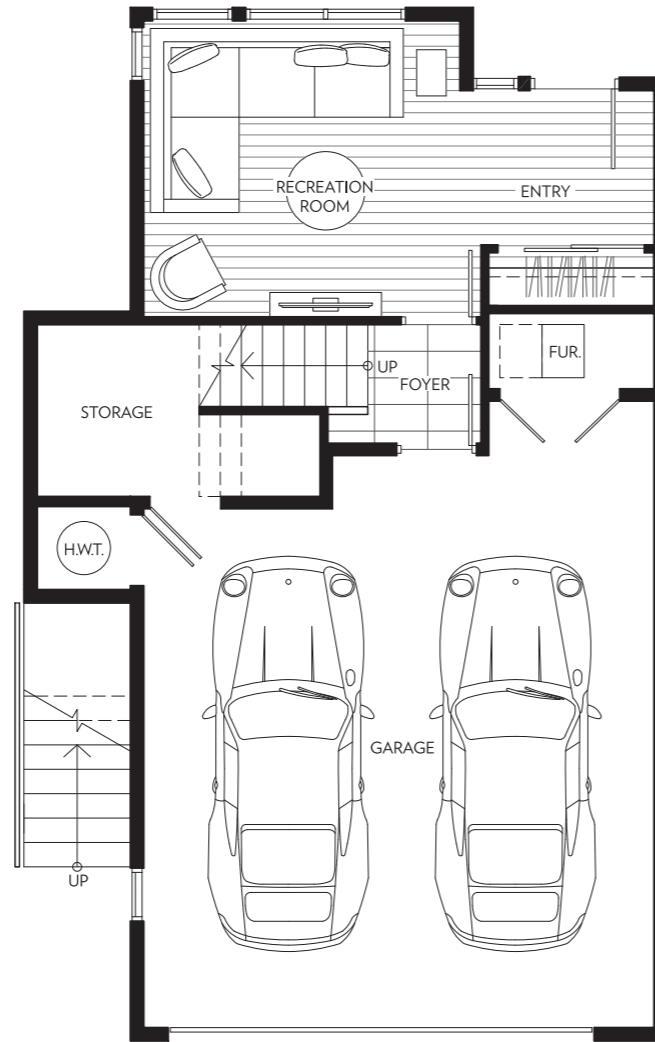

TSAWWASSEN

— LANDING —

TOWNHOME

PLAN D1

3 Bedroom+Rec Room

1,875-1,880 sf (Approx)

LOWER FLOOR

MAIN FLOOR

UPPER FLOOR