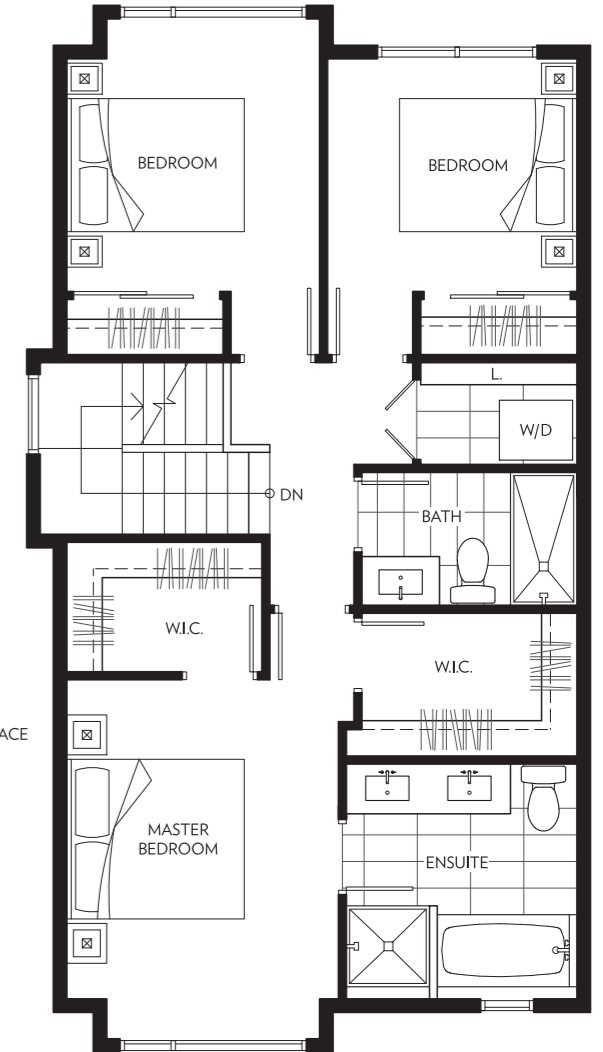

TSAWWASSEN

— LANDING —

TOWNHOME

PLAN D1

3 Bedroom+Rec Room

1,875-1,880 sf (Approx)

LOWER FLOOR

MAIN FLOOR

UPPER FLOOR