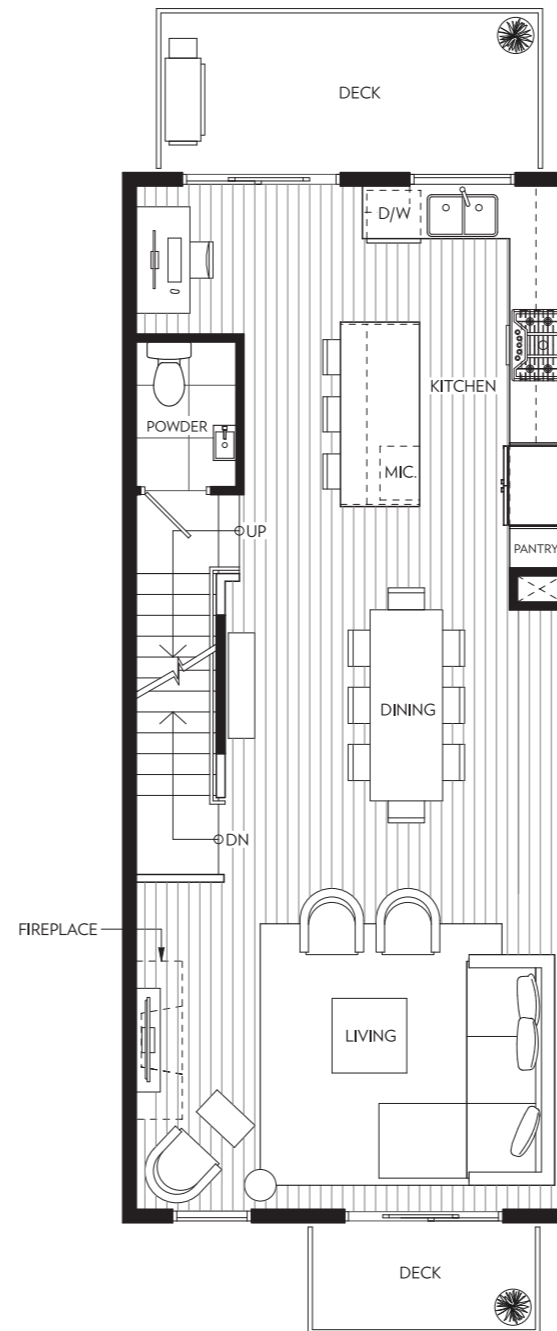

## TOWNHOME

### PLAN B1b

3 Bedroom

1,530 sf (Approx)

LOWER FLOOR

MAIN FLOOR

UPPER FLOOR