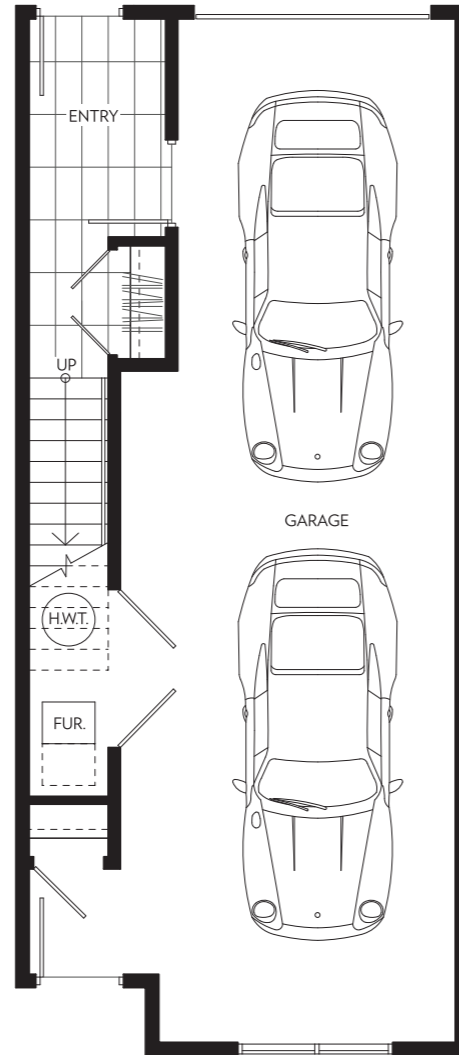

# TSAWWASSEN

— LANDING —

### PLAN B1b

3 Bedroom

1,530 sf (Approx)

LOWER FLOOR

MAIN FLOOR

UPPER FLOOR