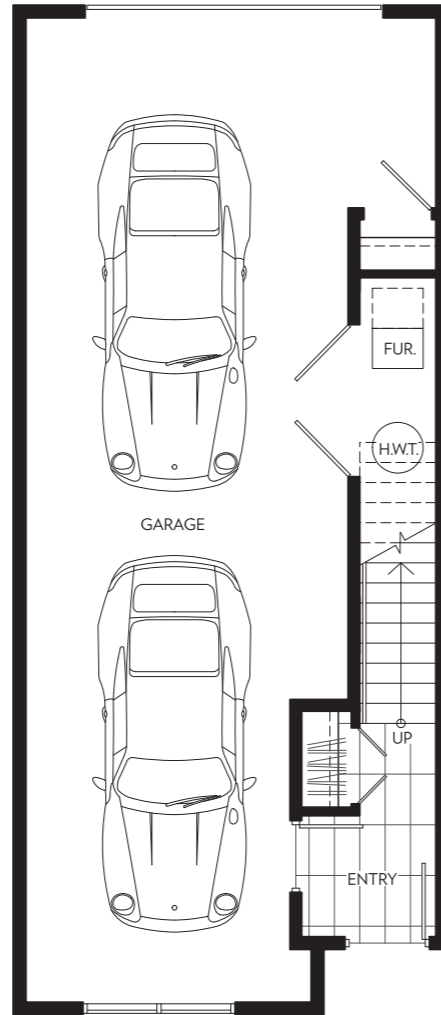

TSAWWASSEN

— LANDING —

TOWNHOME

PLAN B3

3 Bedroom

1,470-1,475 sf (Approx)

LOWER FLOOR

MAIN FLOOR

UPPER FLOOR