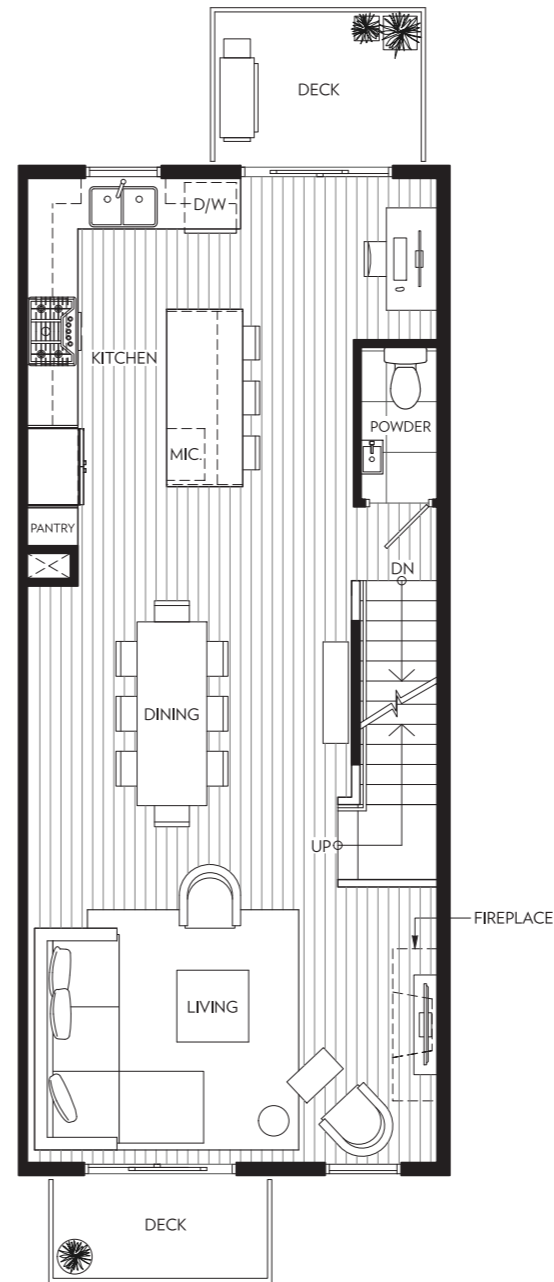

TSAWWASSEN

— LANDING —

TOWNHOME

PLAN B3

3 Bedroom

1,470-1,475 sf (Approx)

LOWER FLOOR

MAIN FLOOR

UPPER FLOOR