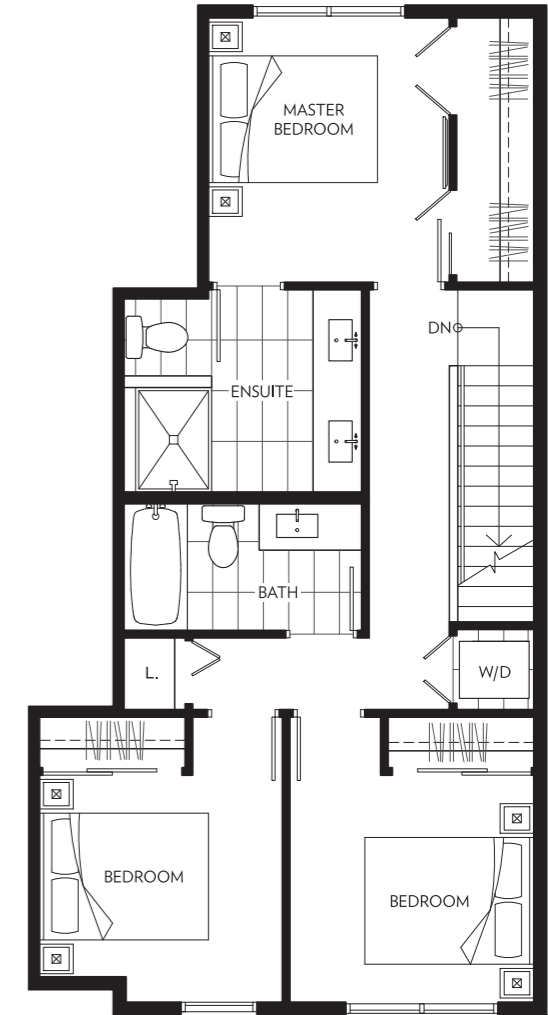

TSAWWASSEN

— LANDING —

TOWNHOME

PLAN B3

3 Bedroom

1,470-1,475 sf (Approx)

LOWER FLOOR

MAIN FLOOR

UPPER FLOOR