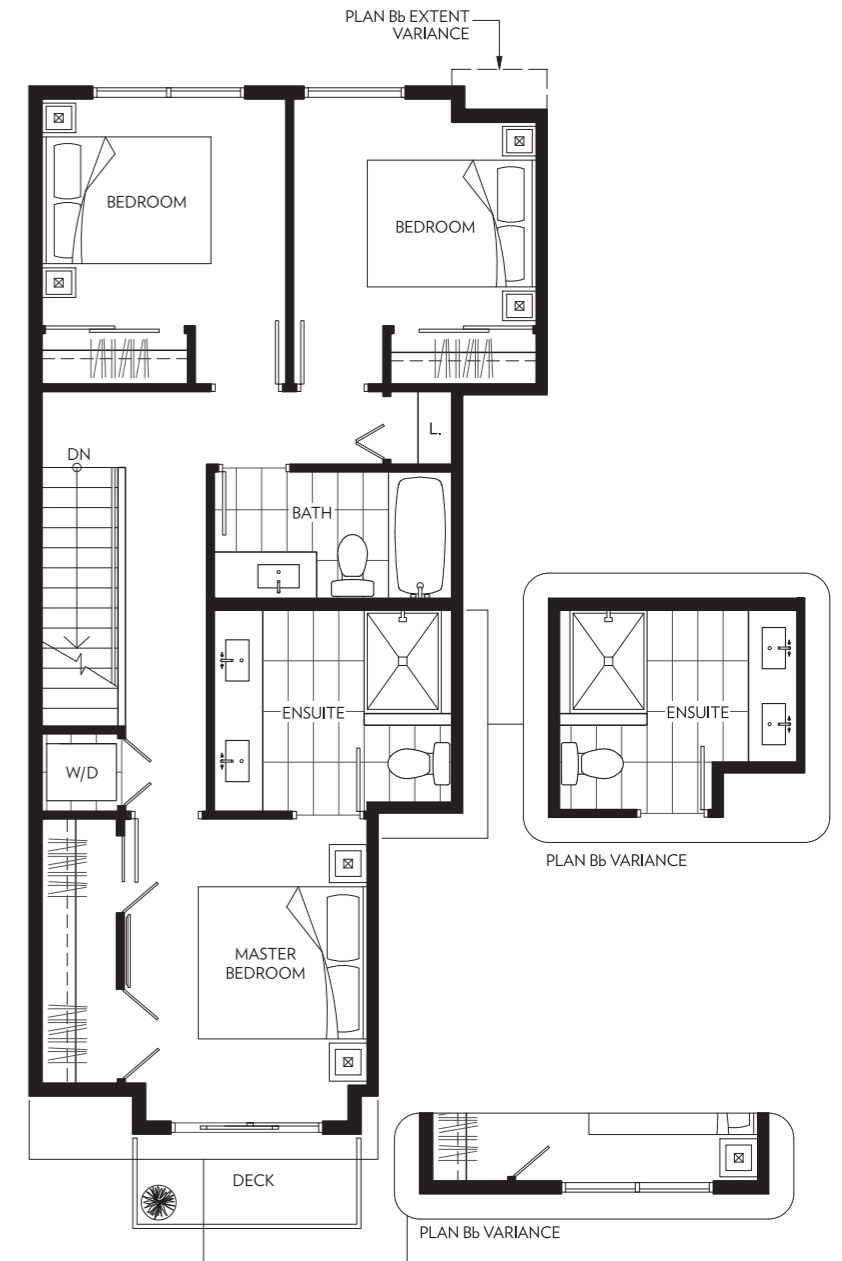

TSAWWASSEN

— LANDING —

TOWNHOME

PLAN B, Ba, Bb

3 Bedroom

1,490-1,515 sf (Approx)

LOWER FLOOR

MAIN FLOOR

UPPER FLOOR