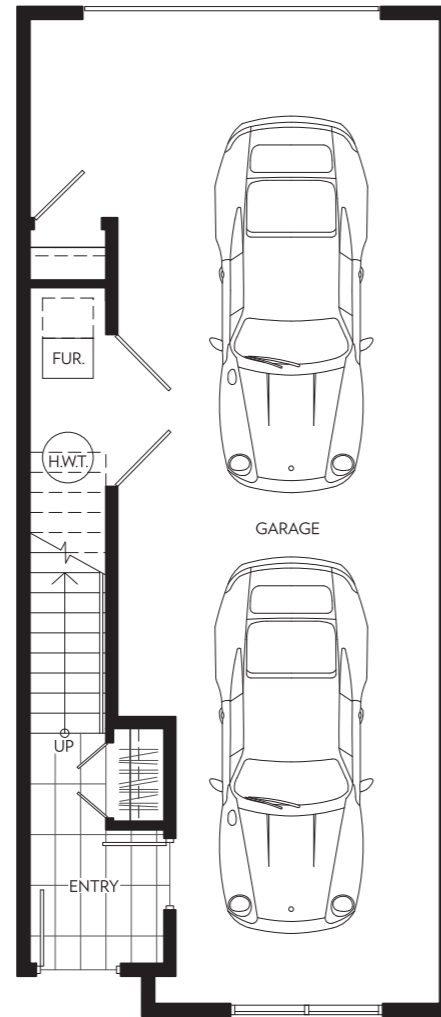

TSAWWASSEN

— LANDING —

TOWNHOME

PLAN B, Ba, Bb

3 Bedroom

1,490-1,515 sf (Approx)

LOWER FLOOR

MAIN FLOOR

UPPER FLOOR