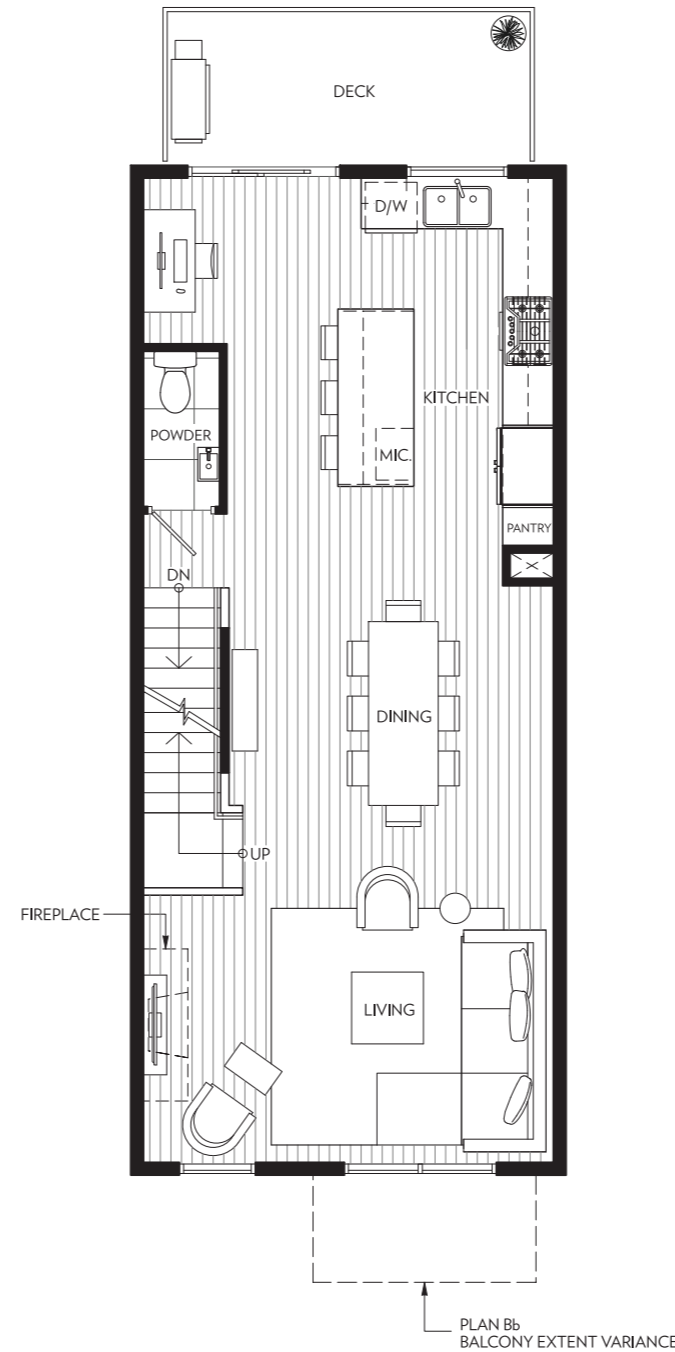

TSAWWASSEN

— LANDING —

TOWNHOME

PLAN B, Ba, Bb

3 Bedroom

1,490-1,515 sf (Approx)

LOWER FLOOR

MAIN FLOOR

UPPER FLOOR