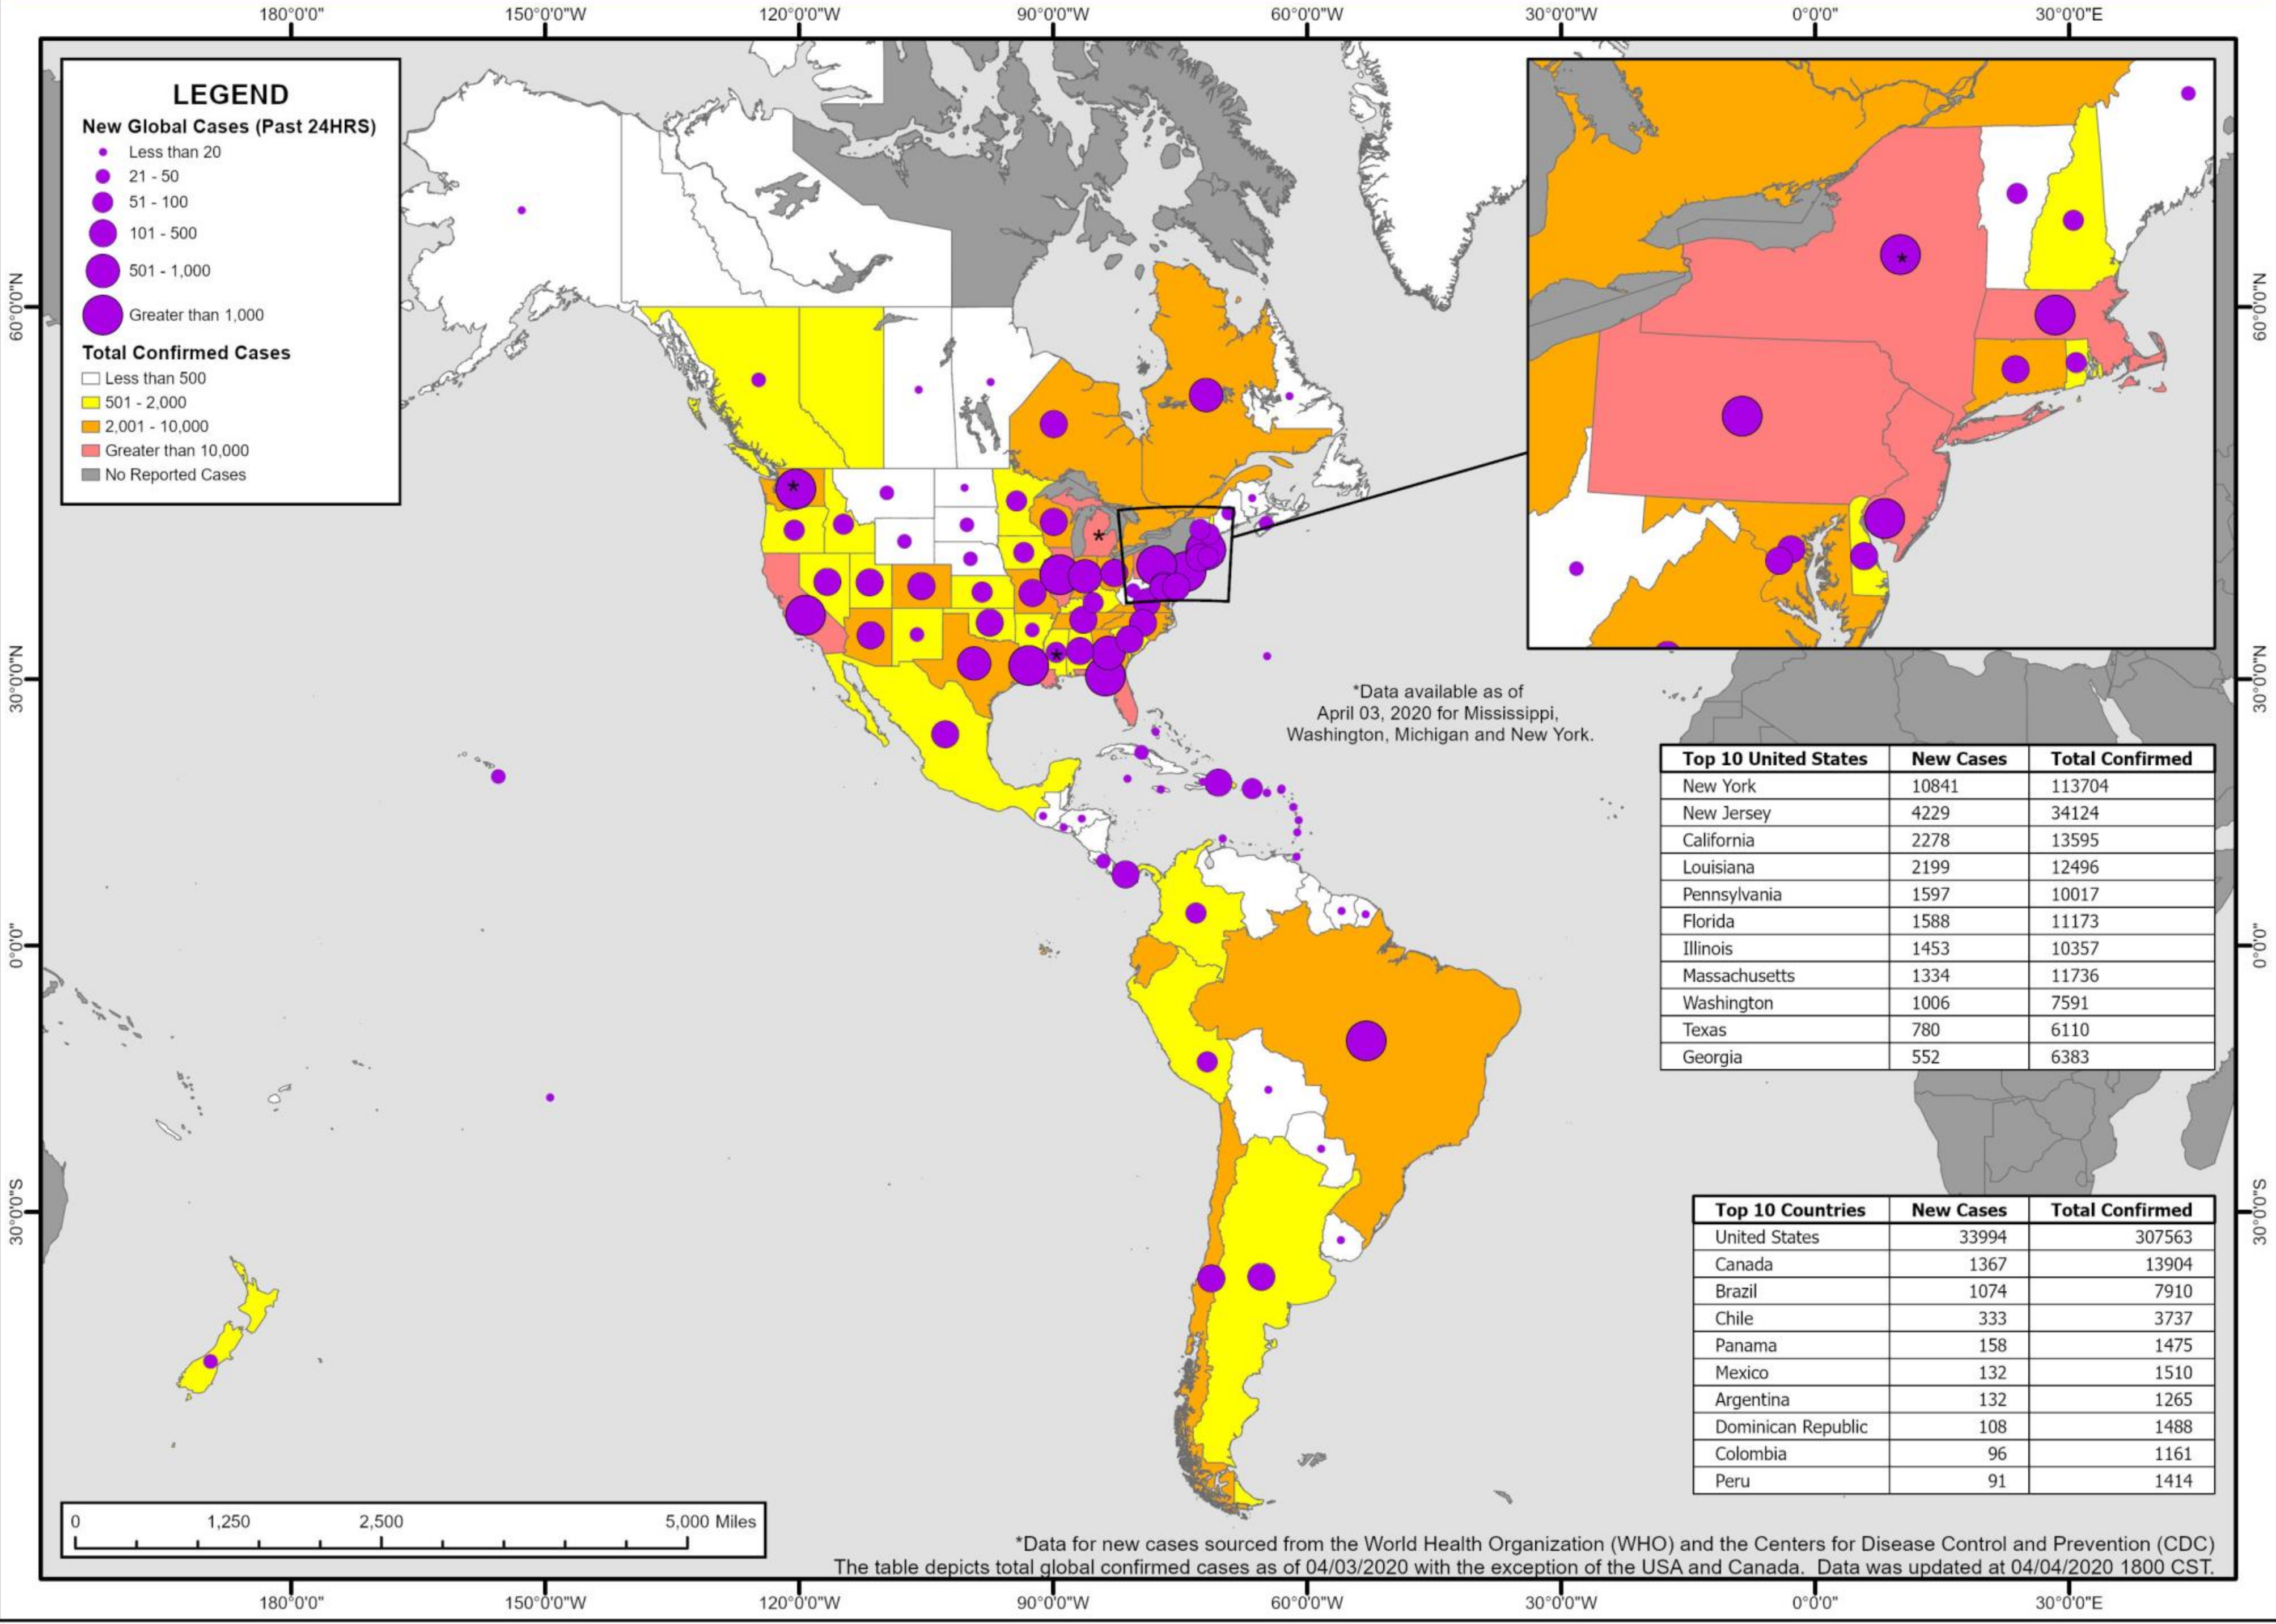

COVID-19: Western Hemisphere Current Status Overview Map 04/04/2020

LEGEND

New Global Cases (Past 24HRS)

- Less than 20
- 21 - 50
- 51 - 100
- 101 - 500
- 501 - 1,000
- Greater than 1,000

Total Confirmed Cases

- Less than 500
- 501 - 2,000
- 2,001 - 10,000
- Greater than 10,000
- No Reported Cases

*Data available as of April 03, 2020 for Mississippi, Washington, Michigan and New York.

Top 10 United States	New Cases	Total Confirmed
New York	10841	113704
New Jersey	4229	34124
California	2278	13595
Louisiana	2199	12496
Pennsylvania	1597	10017
Florida	1588	11173
Illinois	1453	10357
Massachusetts	1334	11736
Washington	1006	7591
Texas	780	6110
Georgia	552	6383

Top 10 Countries	New Cases	Total Confirmed
United States	33994	307563
Canada	1367	13904
Brazil	1074	7910
Chile	333	3737
Panama	158	1475
Mexico	132	1510
Argentina	132	1265
Dominican Republic	108	1488
Colombia	96	1161
Peru	91	1414

*Data for new cases sourced from the World Health Organization (WHO) and the Centers for Disease Control and Prevention (CDC). The table depicts total global confirmed cases as of 04/03/2020 with the exception of the USA and Canada. Data was updated at 04/04/2020 1800 CST.