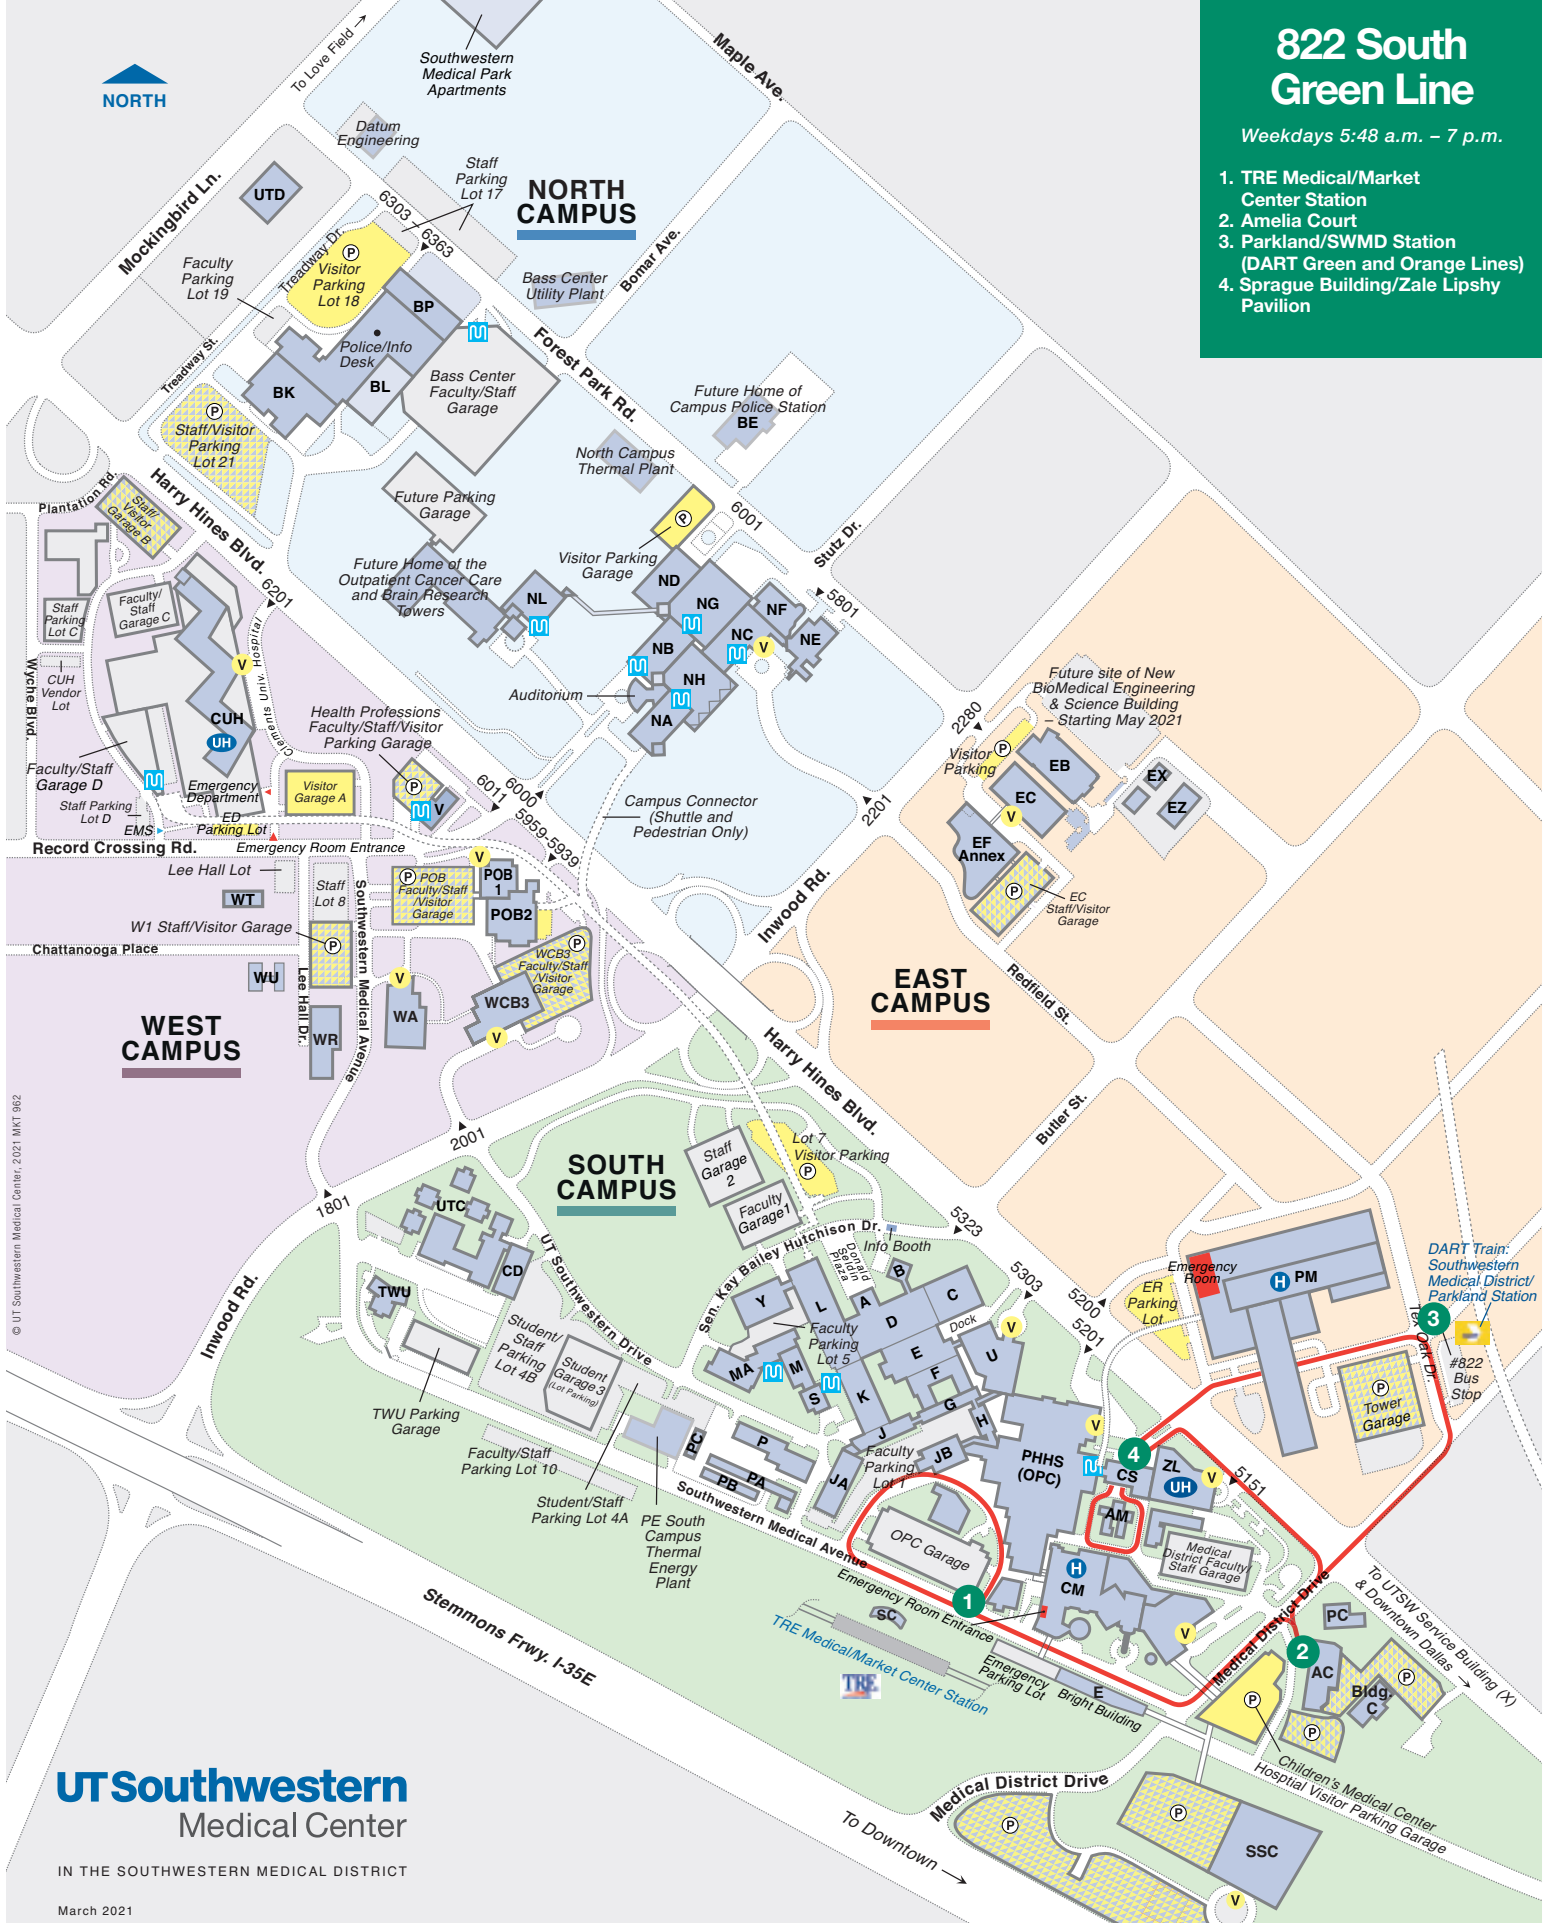

822 South Green Line

Weekdays 5:48 a.m. – 7 p.m.

- 1. TRE Medical/Market Center Station
- 2. Amelia Court
- 3. Parkland/SWMD Station (DART Green and Orange Lines)
- 4. Sprague Building/Zale Lipshy Pavilion

© UT Southwestern Medical Center, 2021 MKT 982

UT Southwestern Medical Center

IN THE SOUTHWESTERN MEDICAL DISTRICT

March 2021

- P Visitor Parking Only
- V Valet Parking
- M Bike Rack
- P Designated Staff & Visitor Parking
- H Hospital
- UH University Hospital