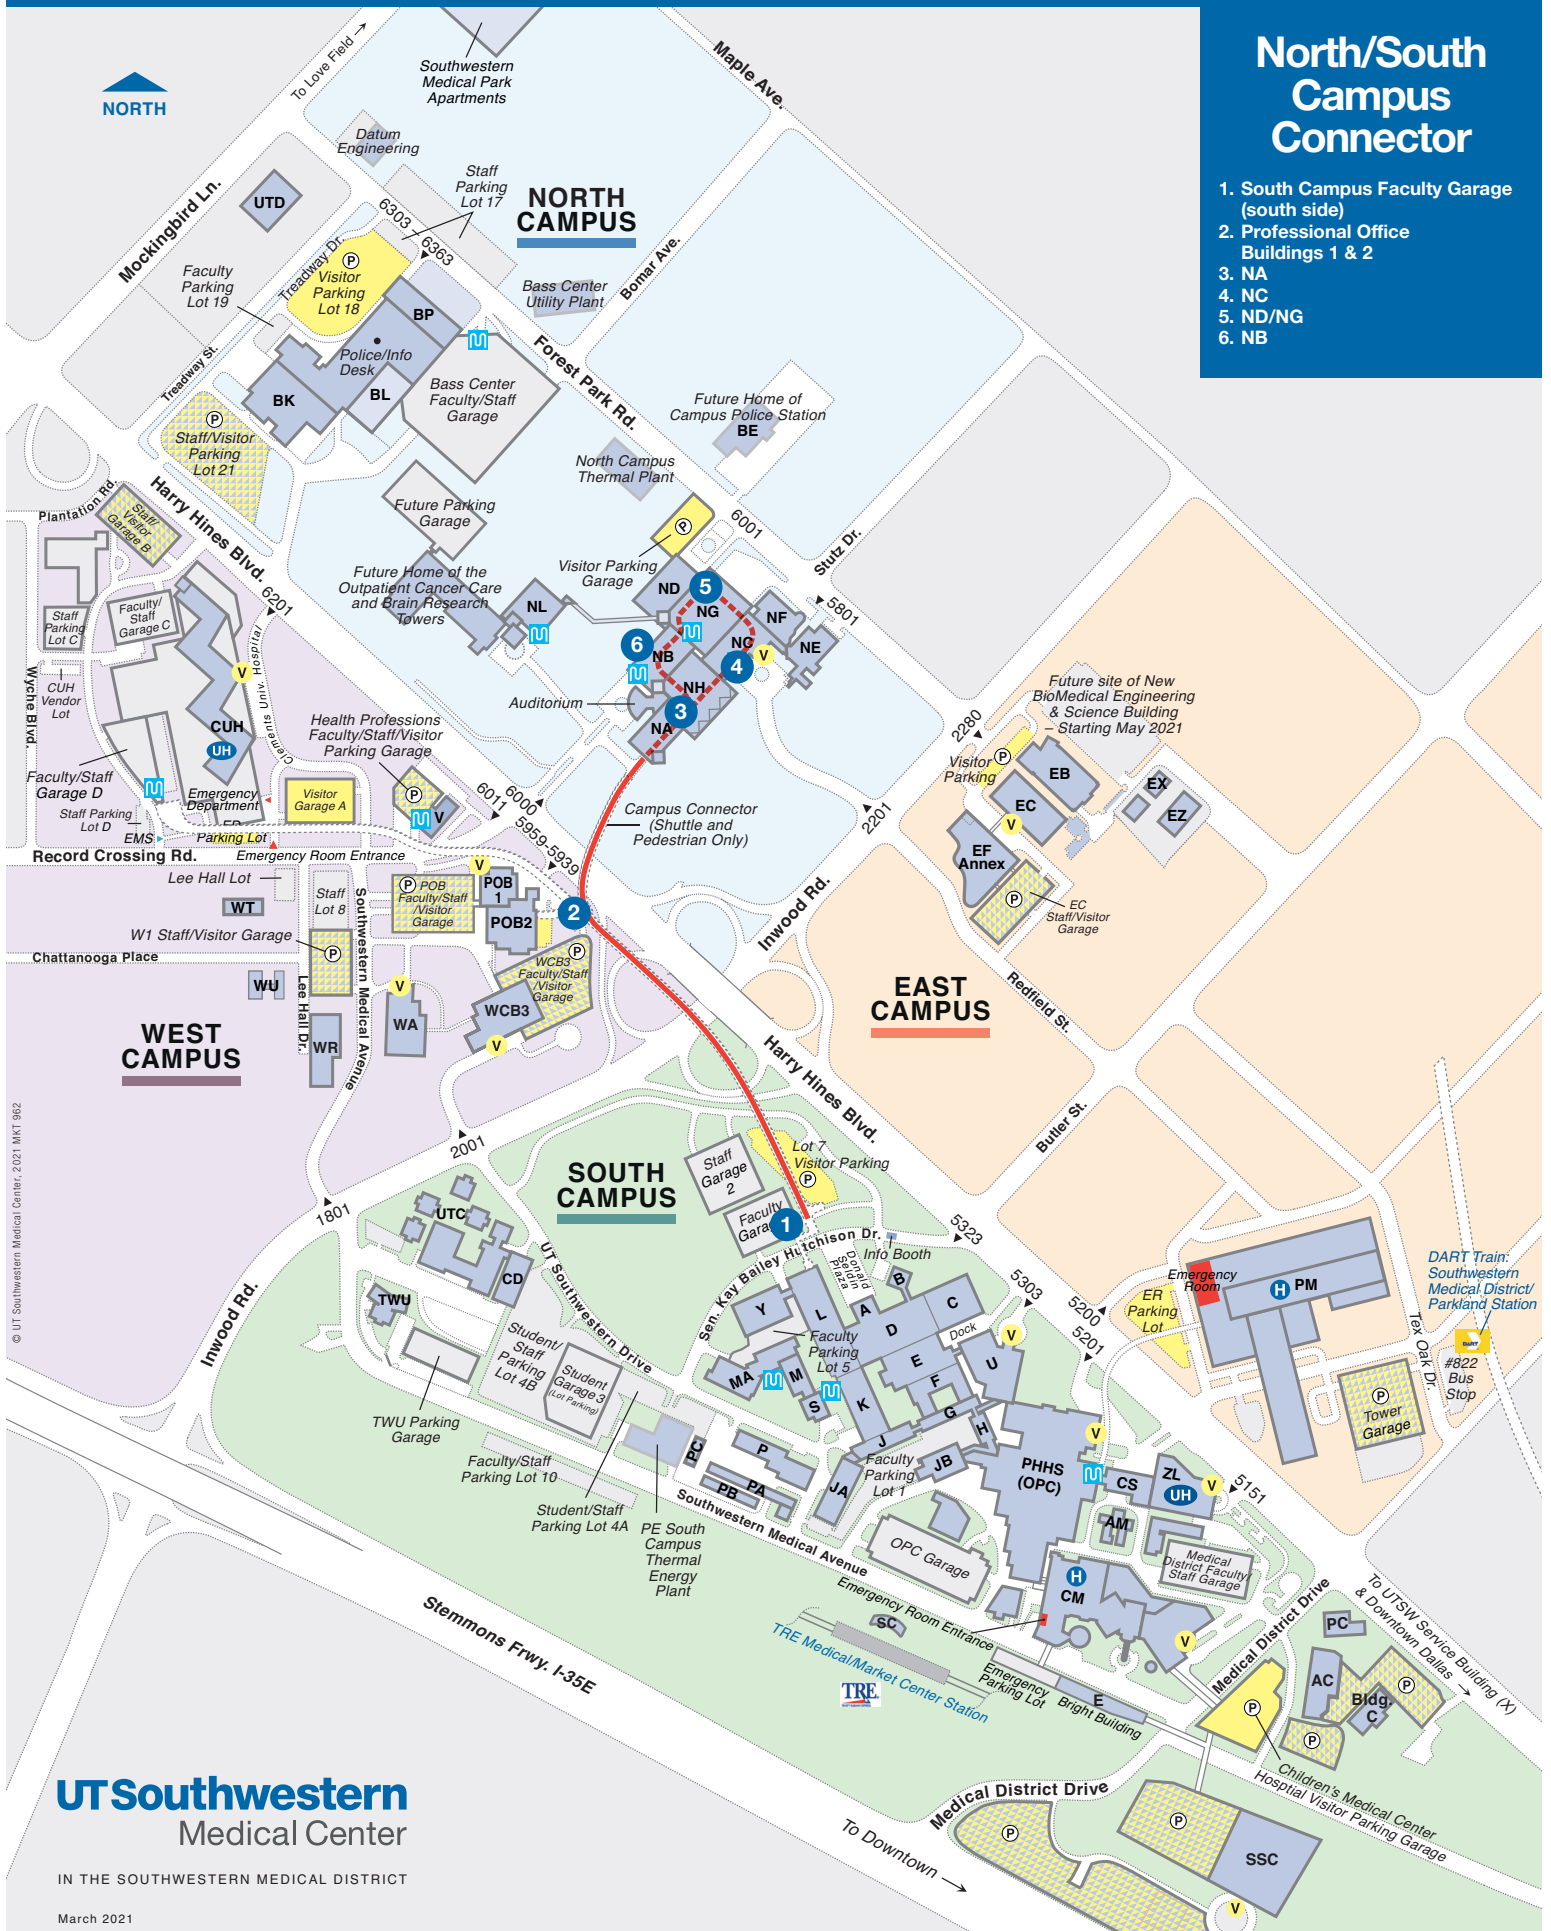

North/South Campus Connector

1. South Campus Faculty Garage (south side)
2. Professional Office Buildings 1 & 2
3. NA
4. NC
5. ND/NG
6. NB

UT Southwestern
Medical Center

IN THE SOUTHWESTERN MEDICAL DISTRICT

March 2021