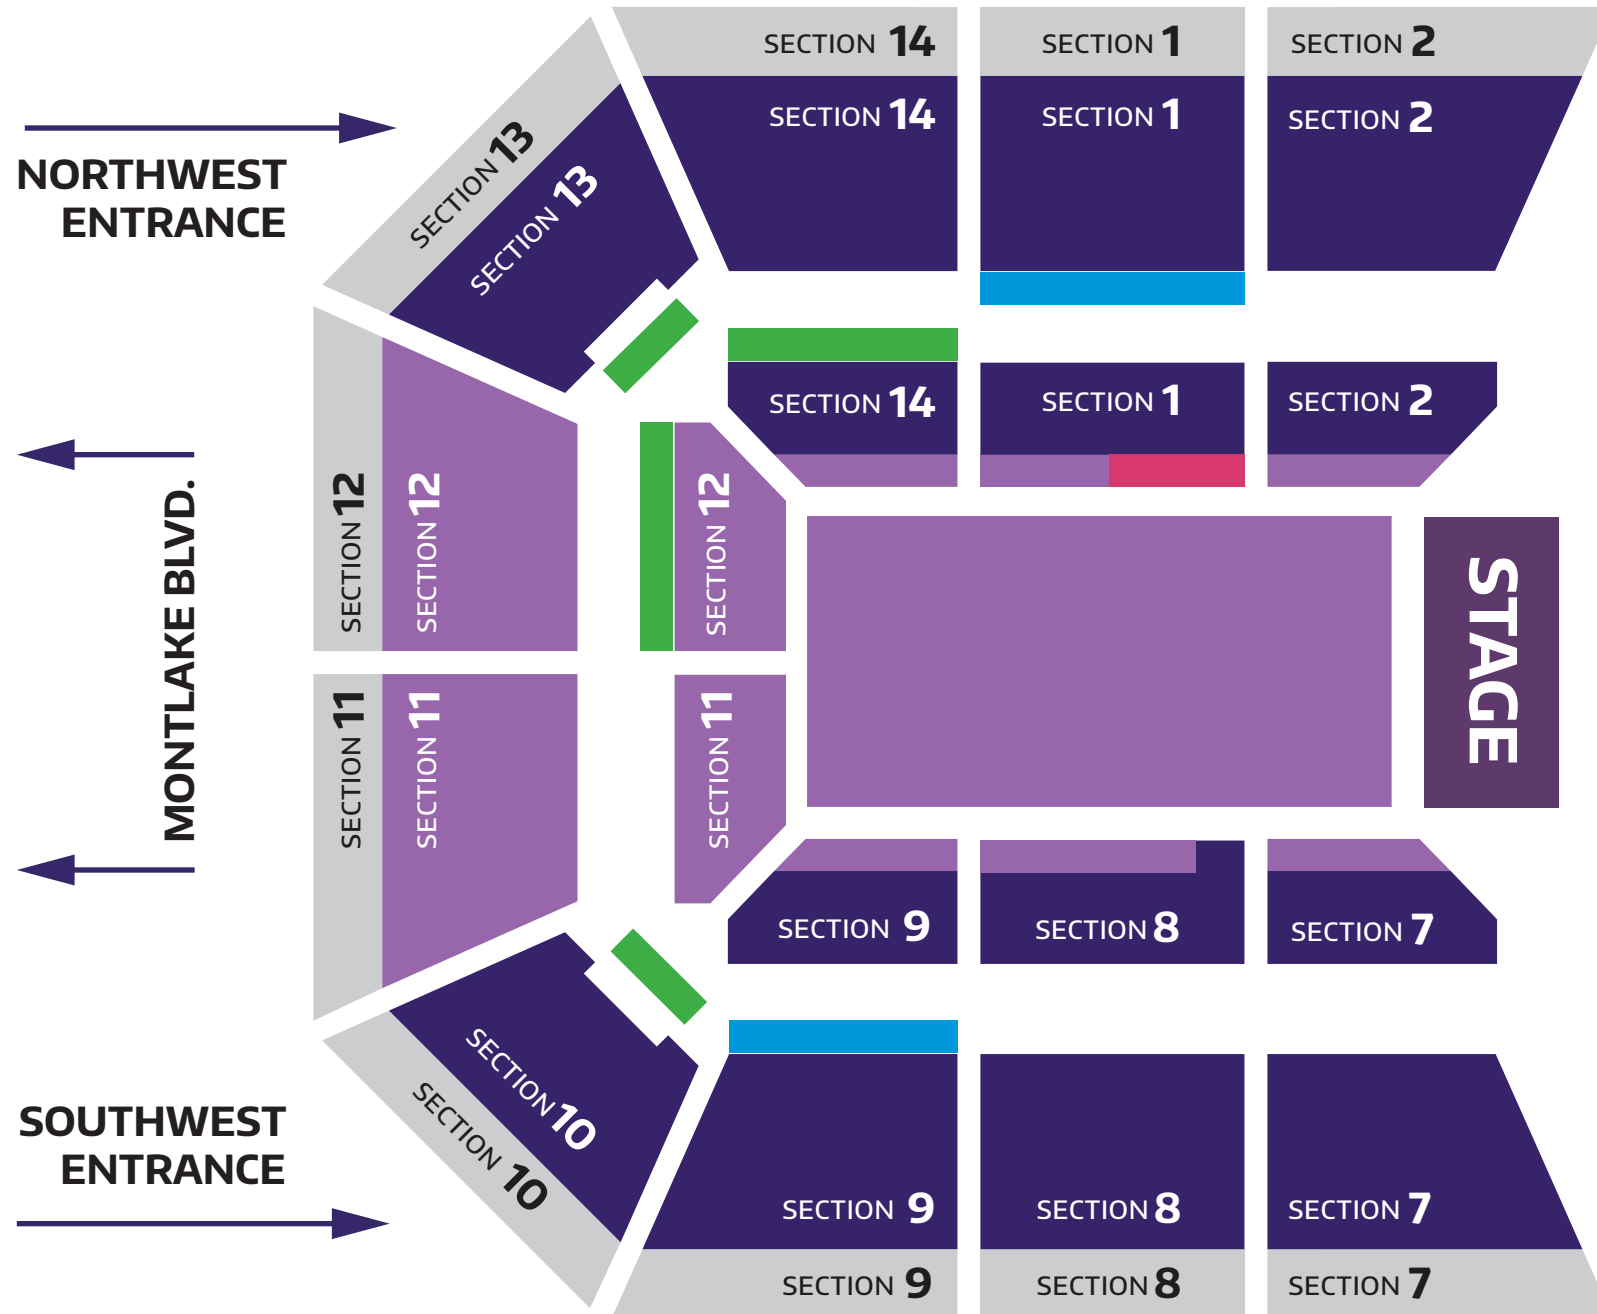

# ALASKA AIRLINES ARENA

## HEC EDMUNDSON PAVILION

**MAP KEY**

- Guest Seating
- Student Seating
- Mobility Impaired Seating
- Wheelchair Seating
- ASL Seating