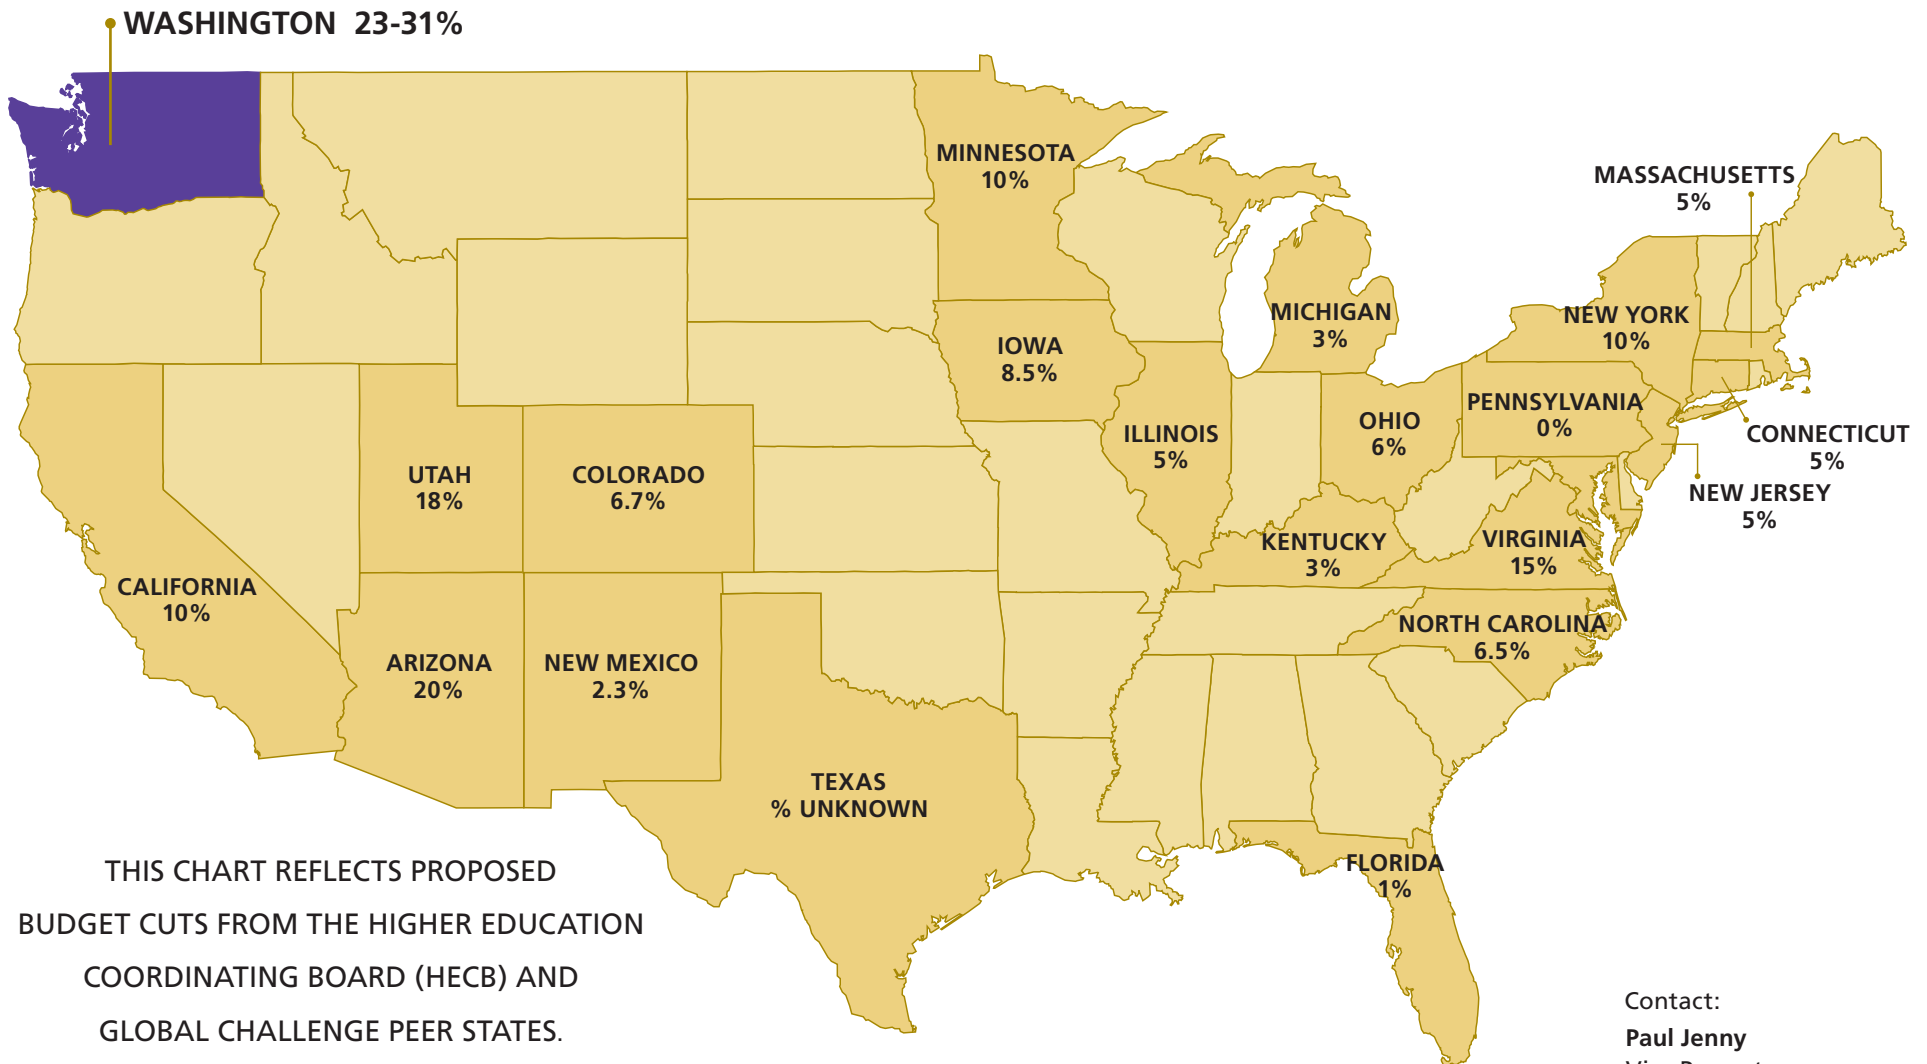

# PROPOSED CUTS TO WASHINGTON HIGHER EDUCATION ARE THE LARGEST IN THE COUNTRY AMONG PEER STATES

THIS CHART REFLECTS PROPOSED BUDGET CUTS FROM THE HIGHER EDUCATION COORDINATING BOARD (HECB) AND GLOBAL CHALLENGE PEER STATES.