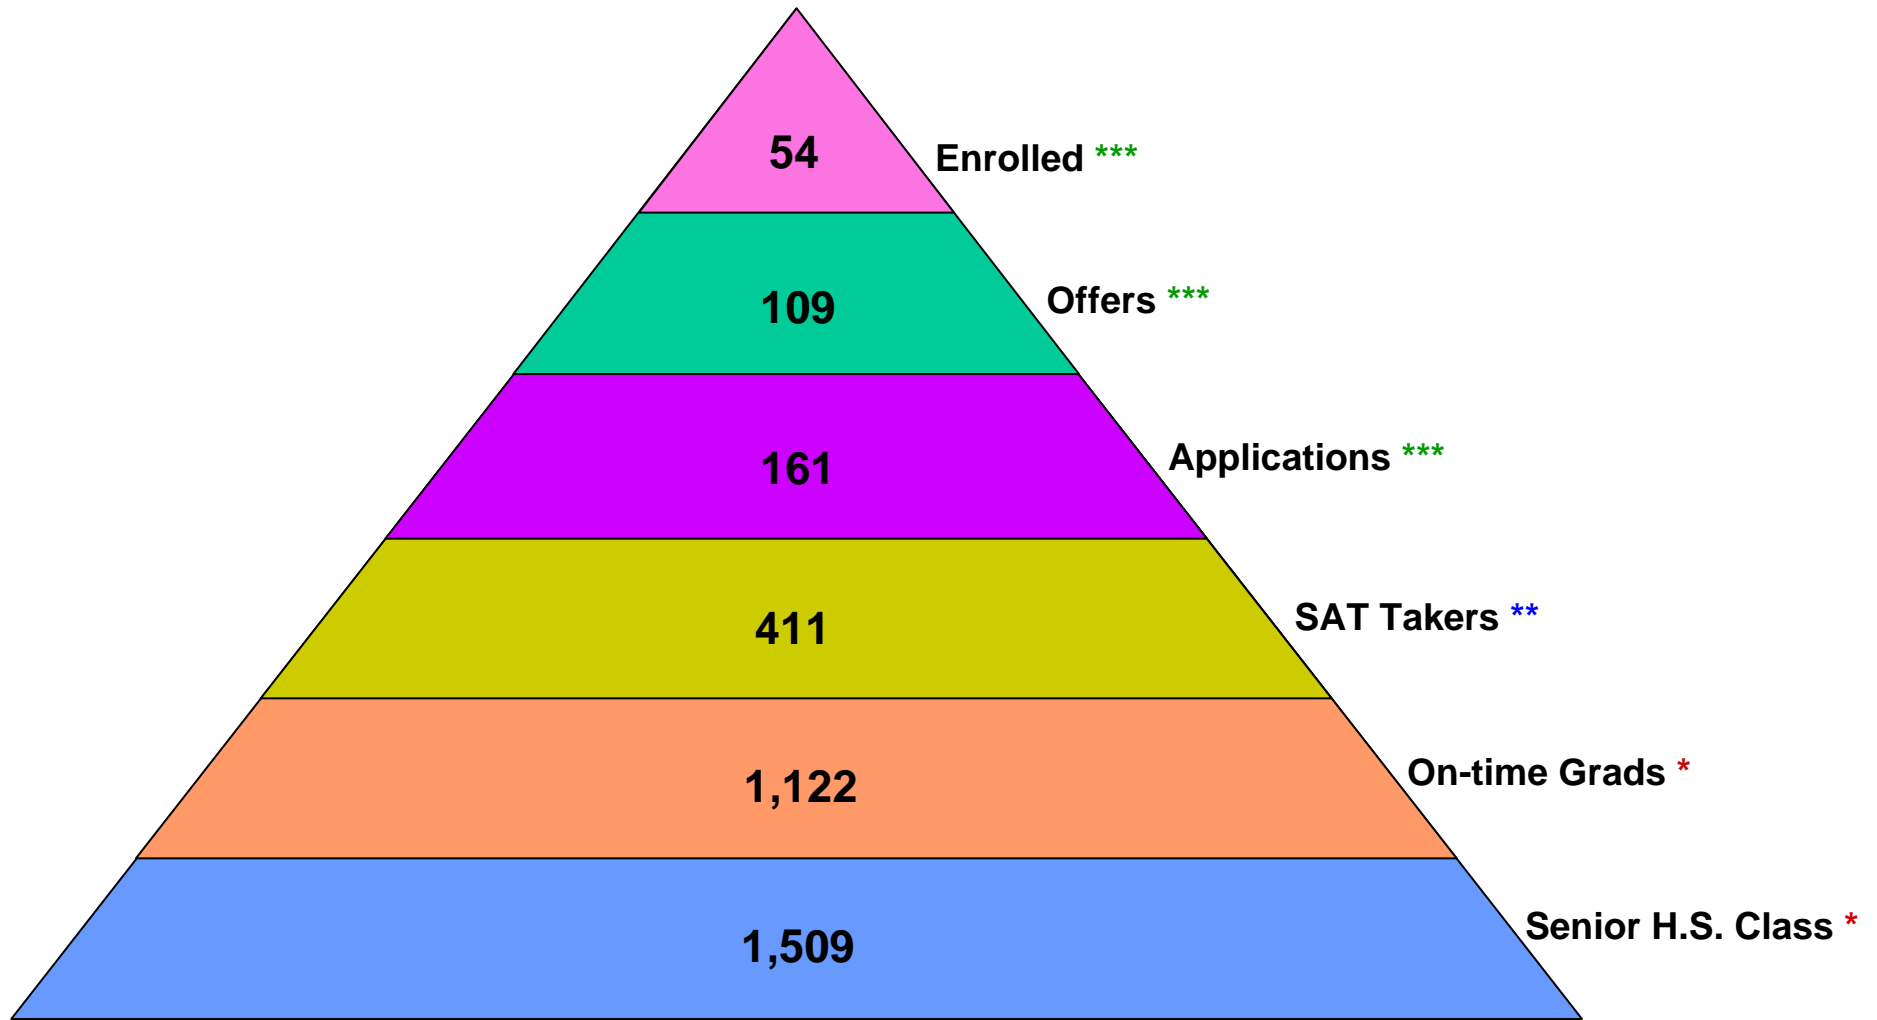

# Washington State's Native American Freshman UW Enrollment Pyramid

## Enrollment Period: 2005

**Sources:** \* OSPI Graduation & Drop-out Statistics, class of 2005  
\*\* College Board SAT Connect to College Success, year 2005  
\*\*\* UW Data Management Office