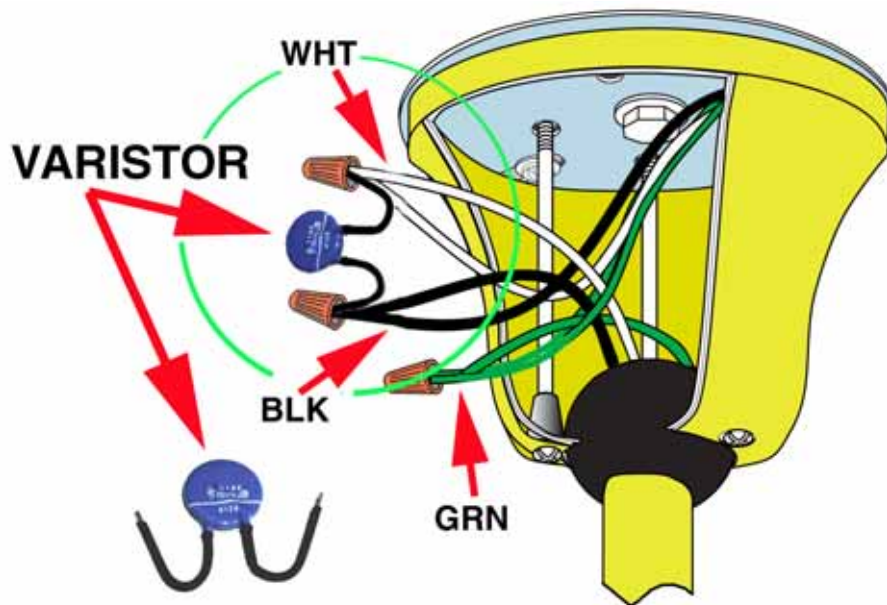

Section 12

Filters and Others

CASA - Part # 1954410

EMI FILTER WIRING DIAGRAM

The Name/W3202M3R 3MRW(E)App1 Int.220

CASA - Part # 1954410

VARISTOR WIRING DIAGRAM

Canopy Installation

VARISTOR (SINGLE):
Part #: 1901230

VARISTOR (20 PK):
Part #: 1901240

Wall Control Installation