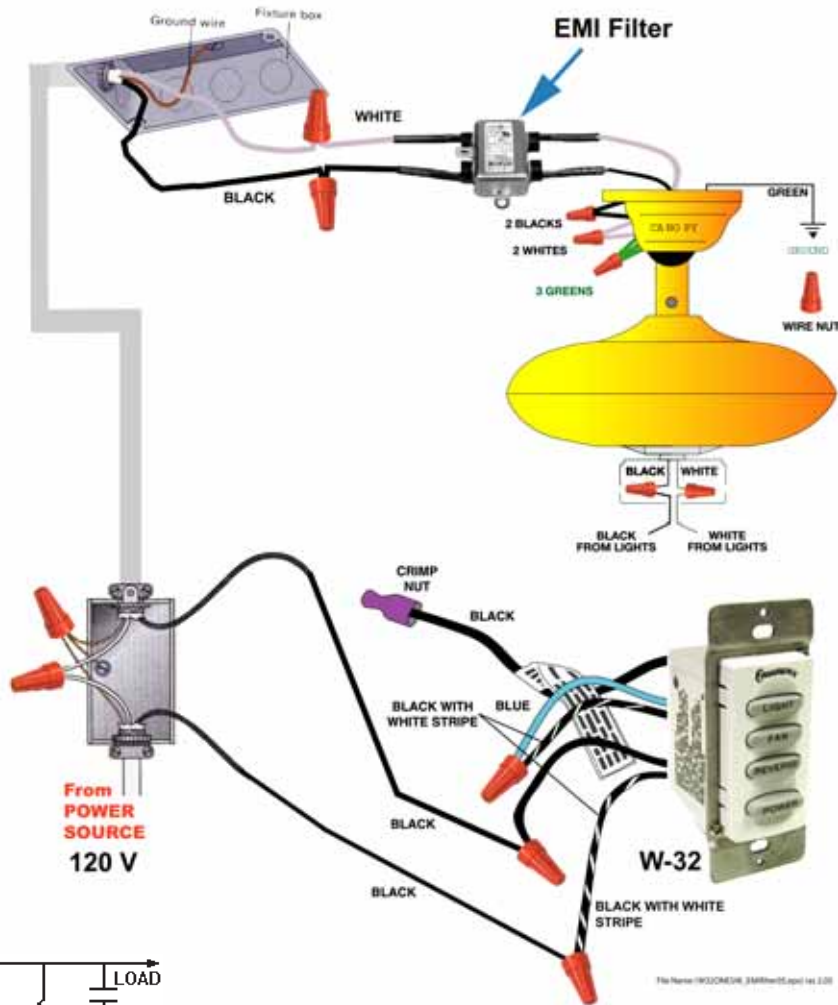

Section 12

Filters and Others

CASA - Part # 1954410

EMI FILTER WIRING DIAGRAM

The Name/W3202M3R 3MRW(E)App1 Int.220

CASA - Part # 1954410

VARISTOR WIRING DIAGRAM

Canopy Installation

VARISTOR (SINGLE):
Part #: 1901230

VARISTOR (20 PK):
Part #: 1901240

Wall Control Installation