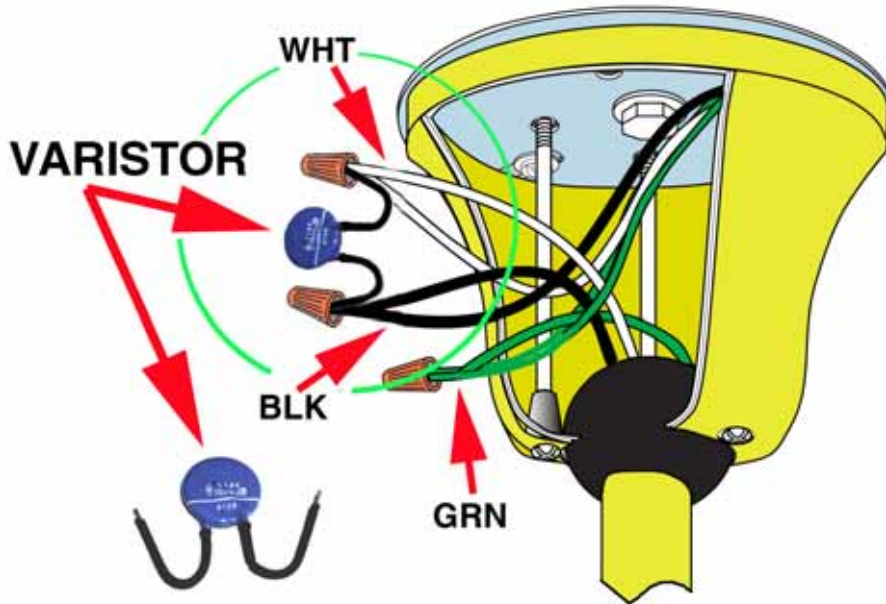

Section 12

Filters and Others

CASA - Part # 1954410

EMI FILTER WIRING DIAGRAM

The Name/W3202M3R 3MRW(E)App1 Int.220

CASA - Part # 1954410

VARISTOR WIRING DIAGRAM

Canopy Installation

VARISTOR (SINGLE):
Part #: 1901230

VARISTOR (20 PK):
Part #: 1901240

Wall Control Installation