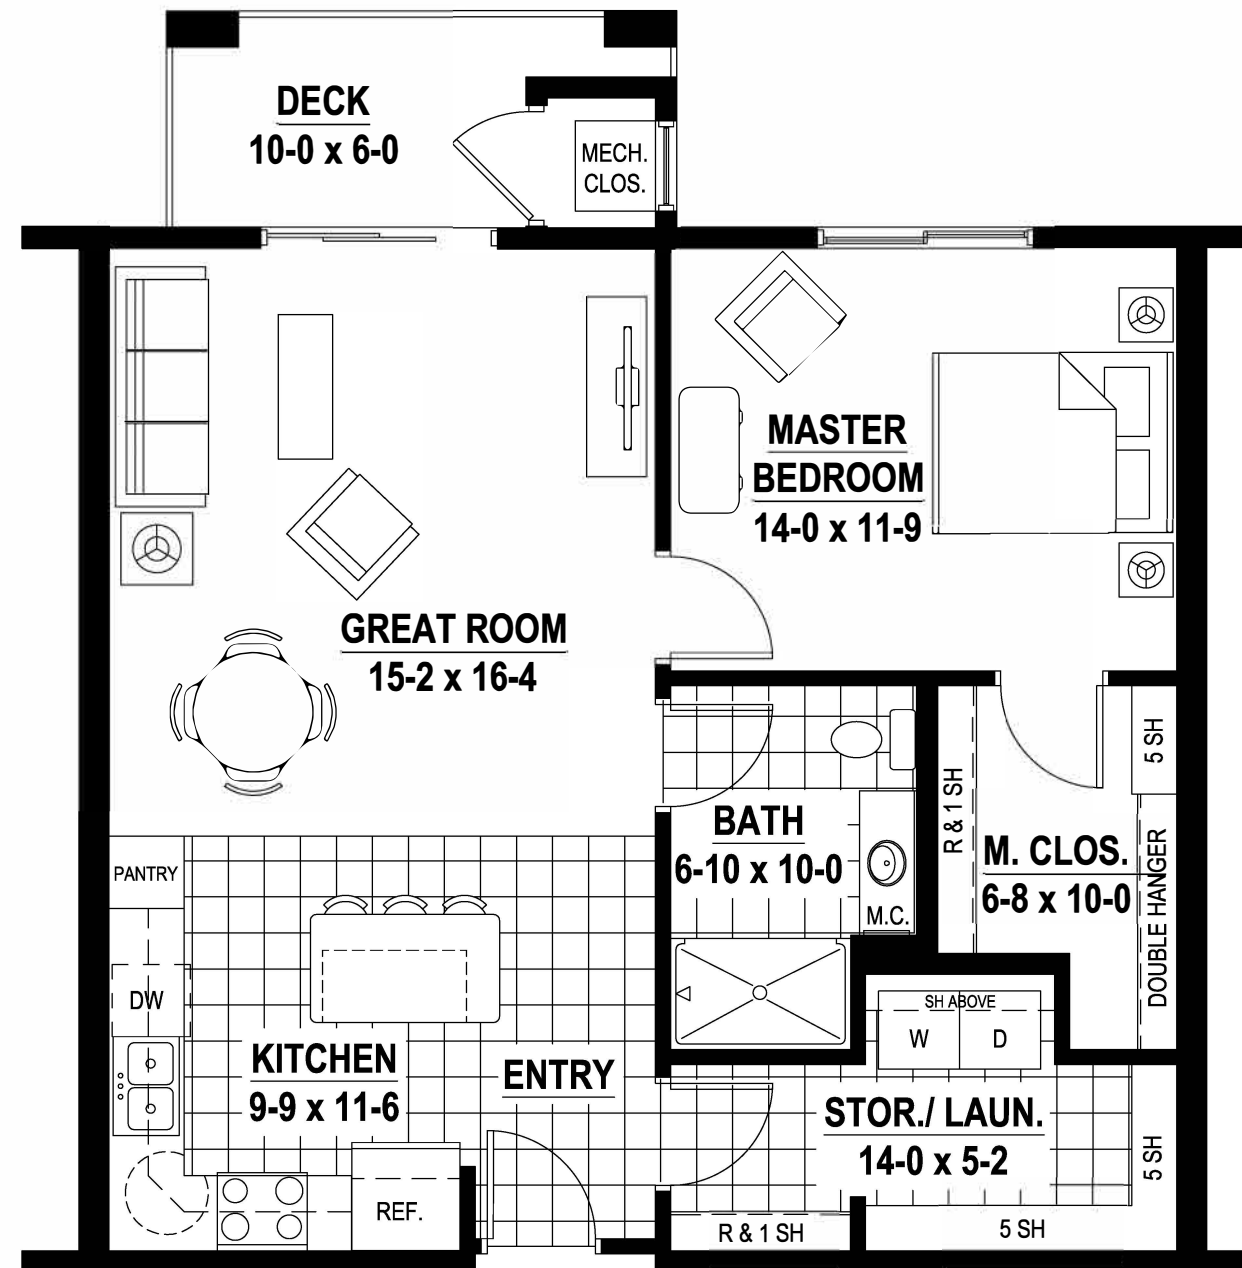

Home A

873 square feet
1 bedroom, 1 bath

Scale: 3/16"=1'-0"

Unit plans subject to change without notice. Rev. 04/21/17

To learn more call: 720-644-1188