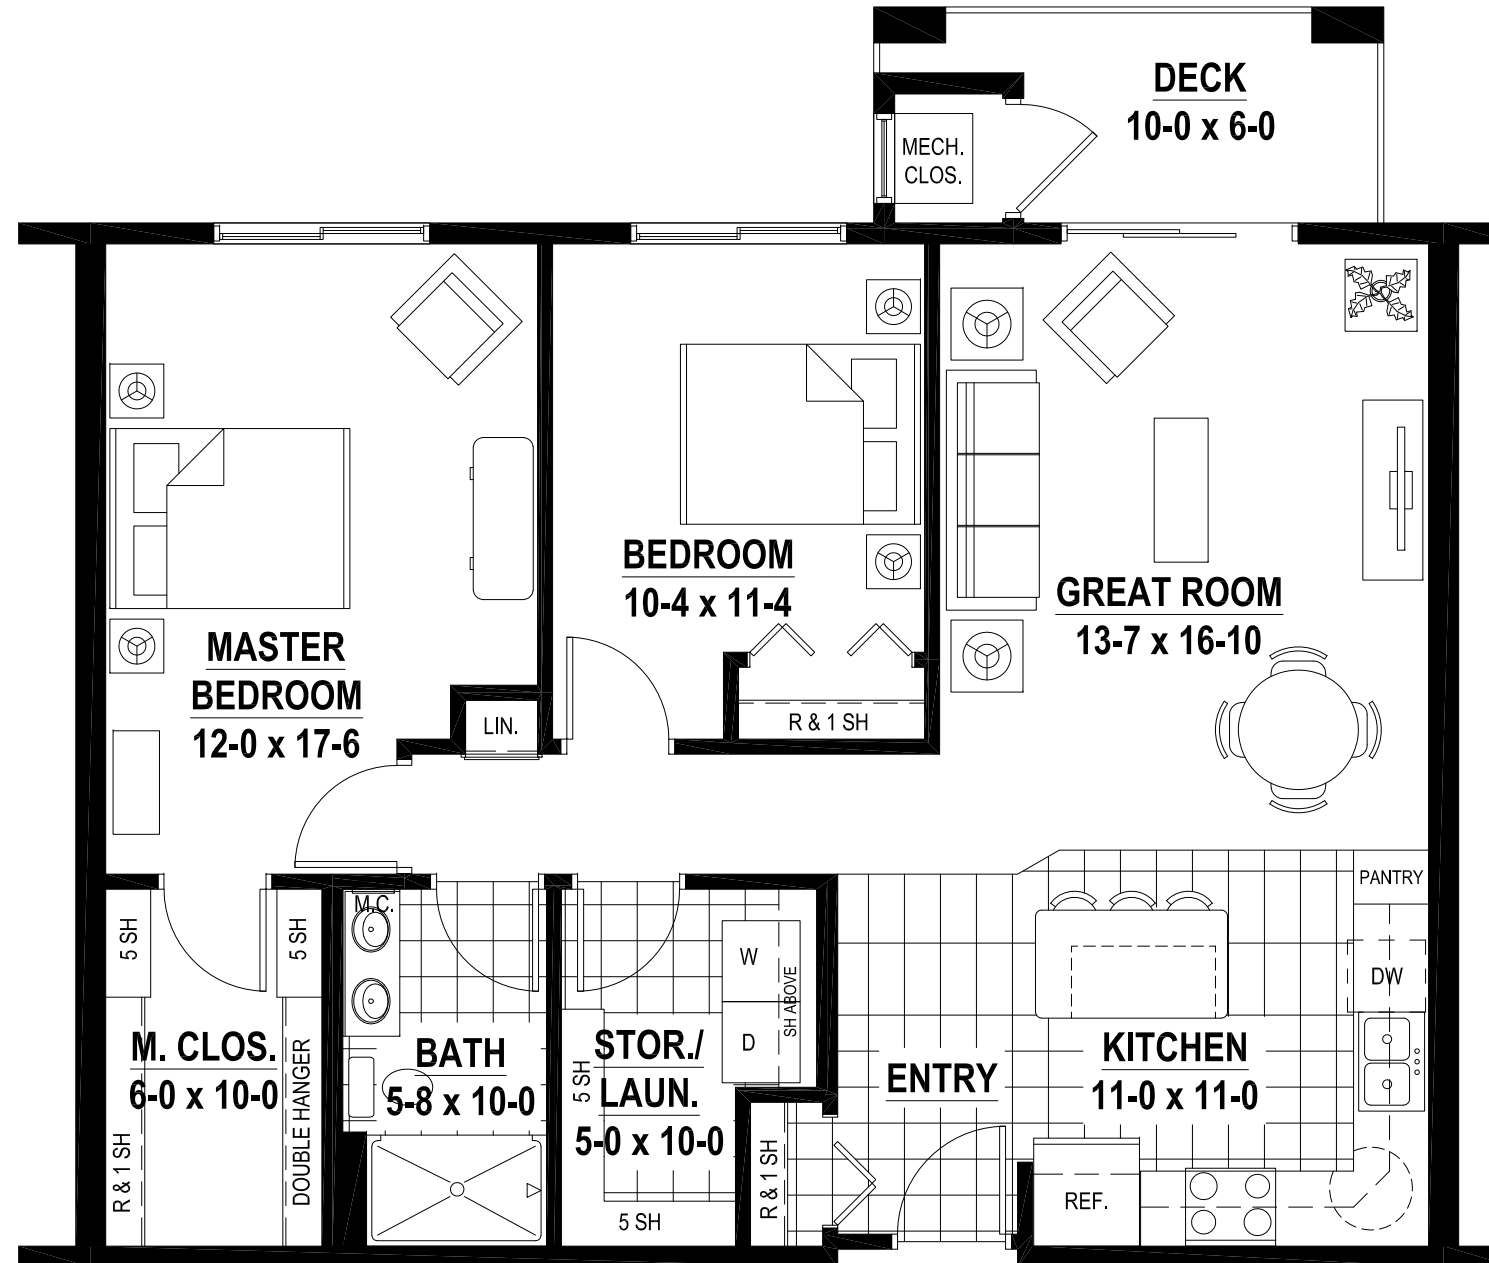

# Home E

1,077 square feet  
2 bedroom, 1 bath

Scale: 3/16"=1'-0"

Unit plans subject to change without notice. Rev. 04/21/17

To learn more call: 720-644-1188