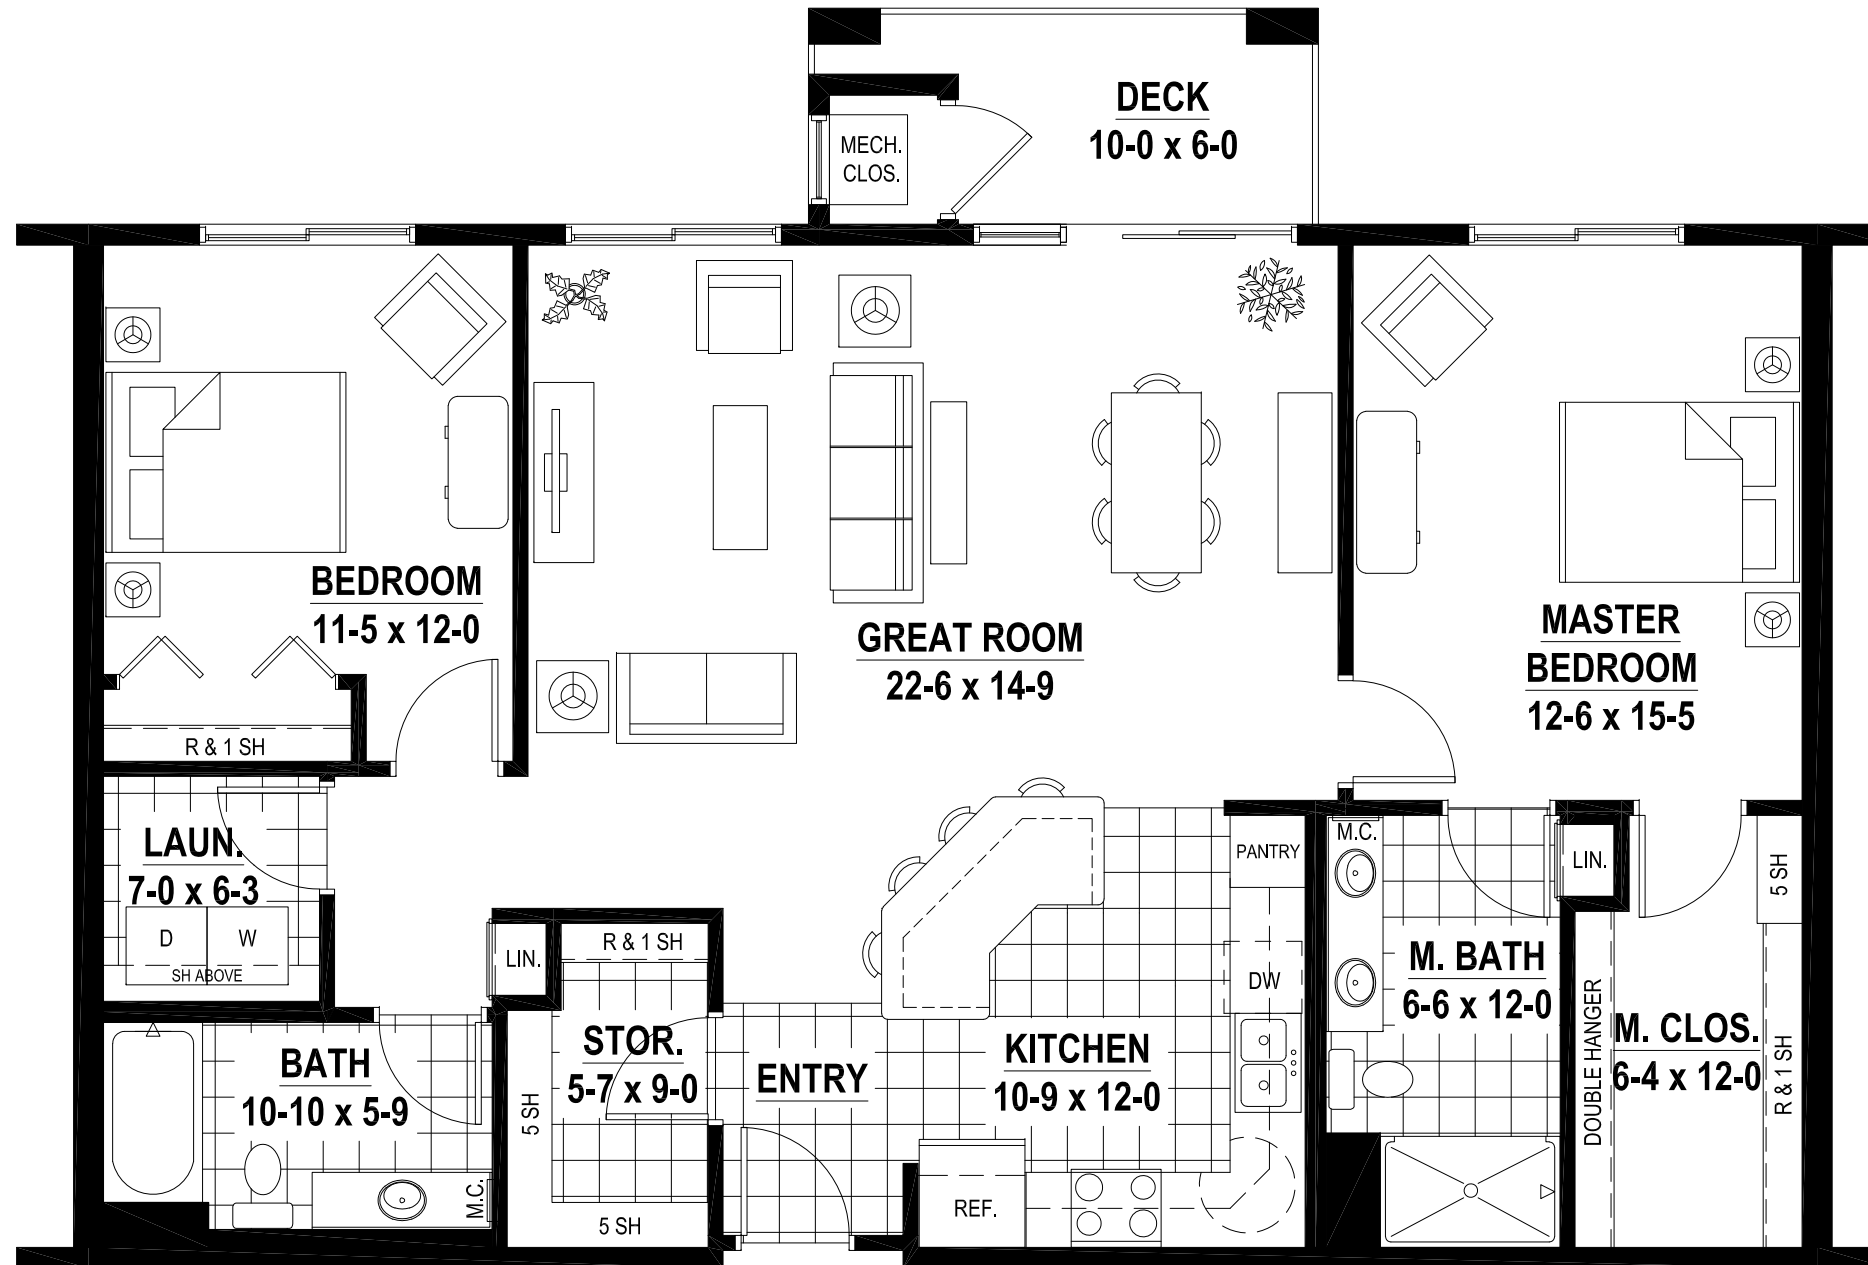

Home H

1,376 square feet
2 bedroom, 2 bath

Scale: 3/16"=1'-0"

Unit plans subject to change without notice. Rev. 04/21/17

To learn more call: 720-644-1188