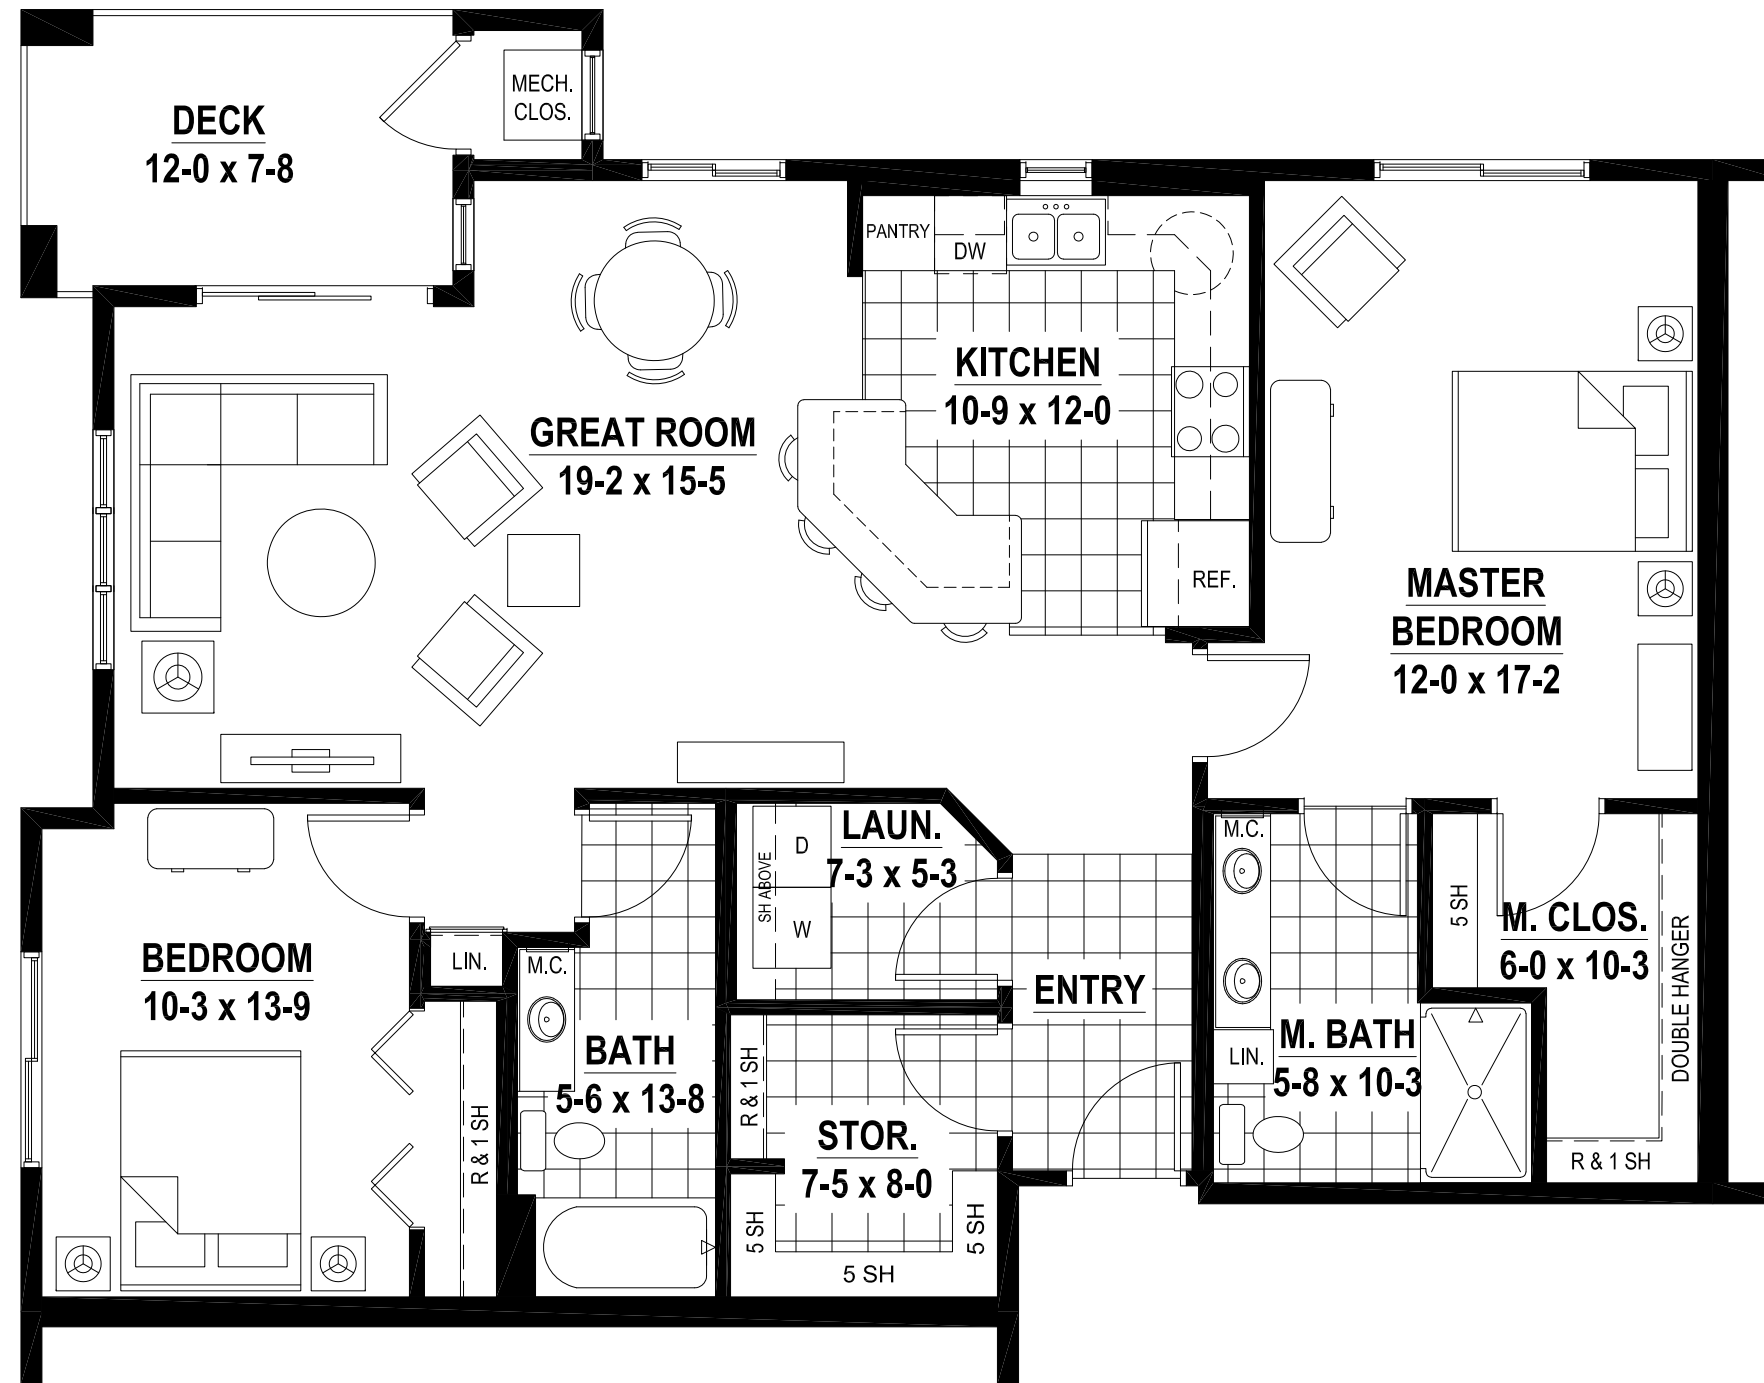

Home I (Rev.)

1,366 square feet
2 bedroom, 2 bath

Scale: 3/16"=1'-0"

Unit plans subject to change without notice. Rev. 04/21/17

To learn more call: 720-644-1188