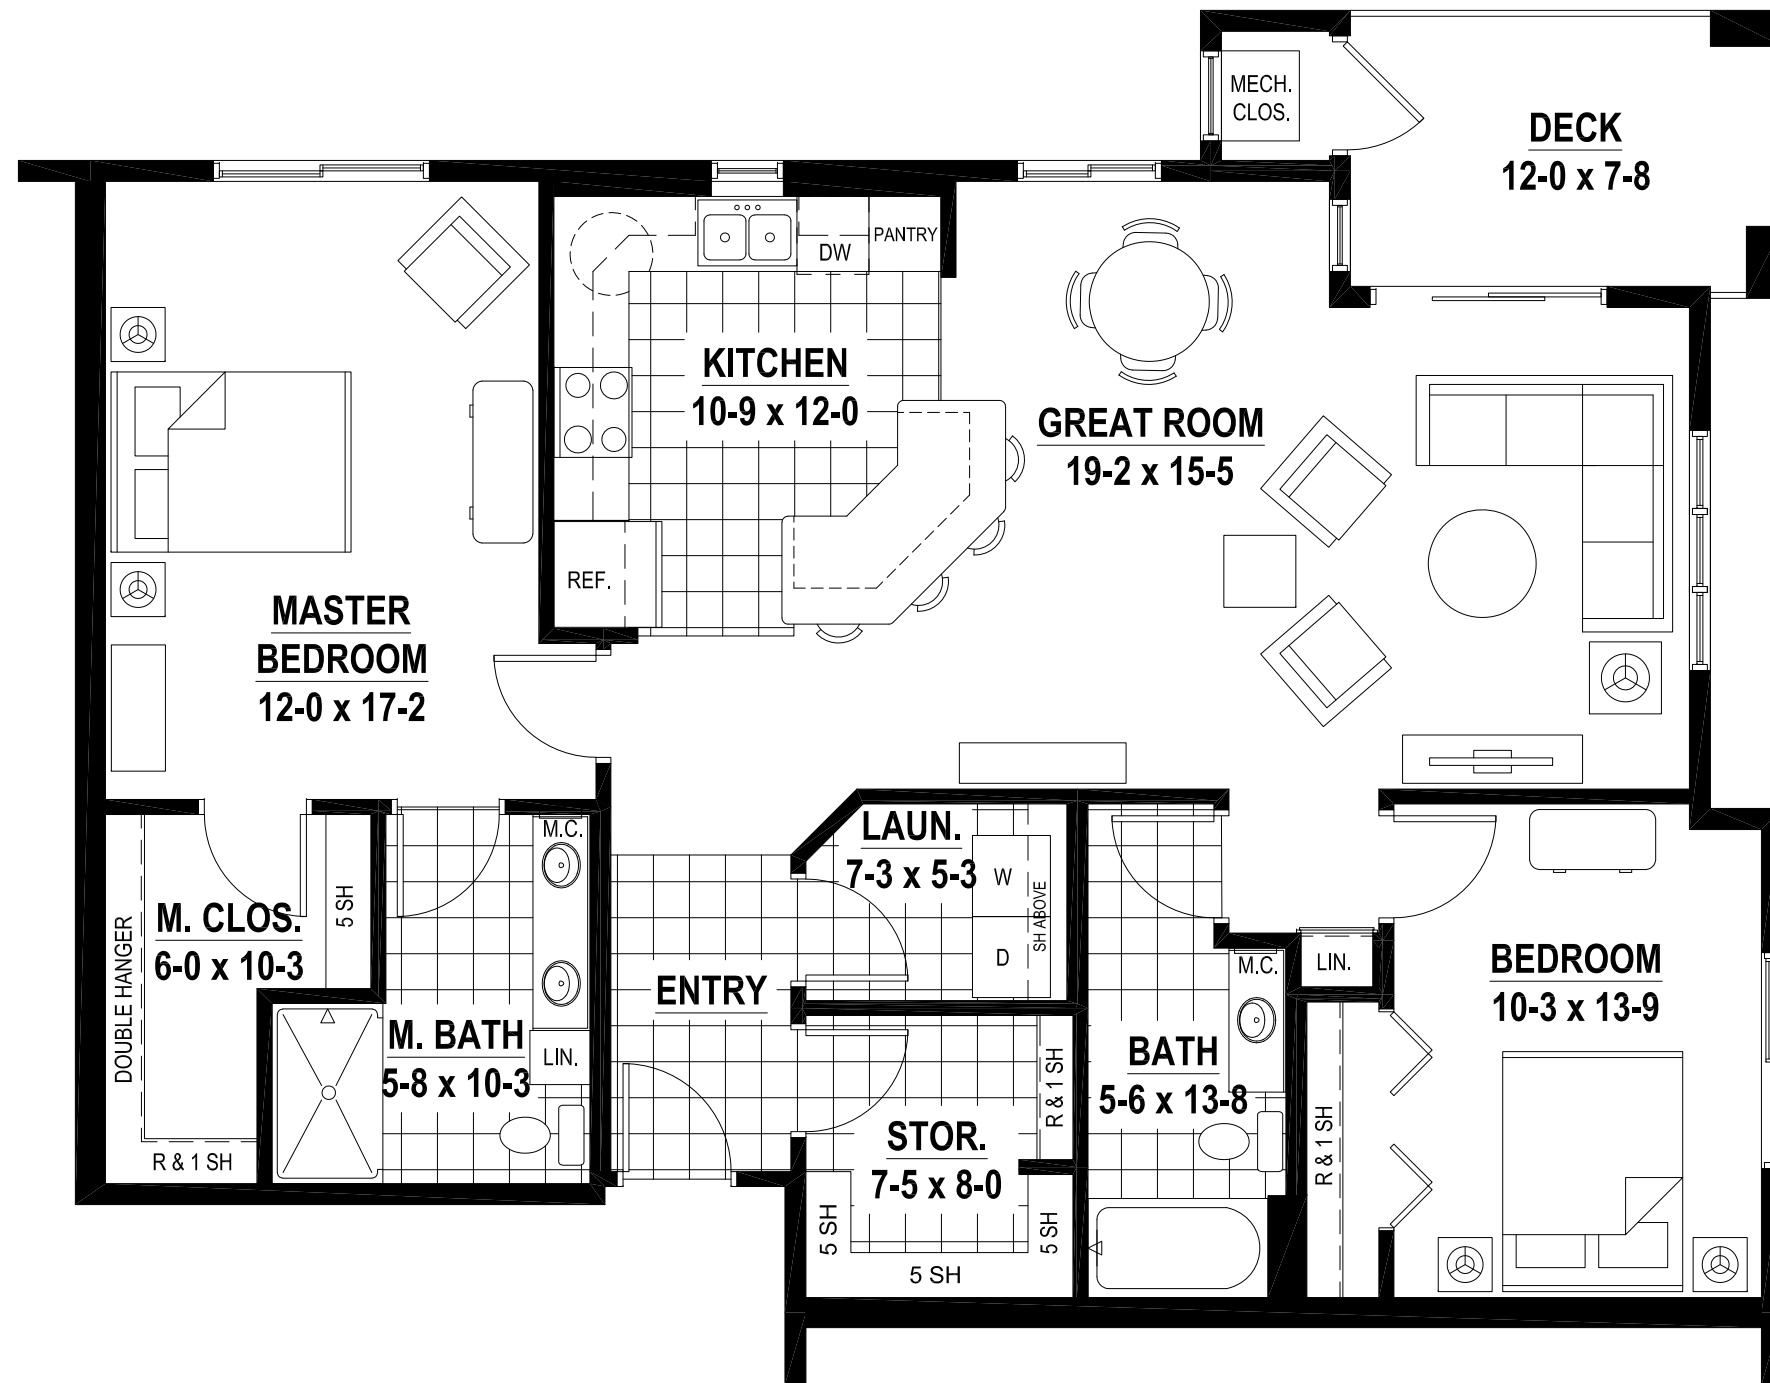

Home I

1,366 square feet
2 bedroom, 2 bath

Scale: 3/16"=1'-0"

Unit plans subject to change without notice. Rev. 04/21/17

To learn more call: 720-644-1188