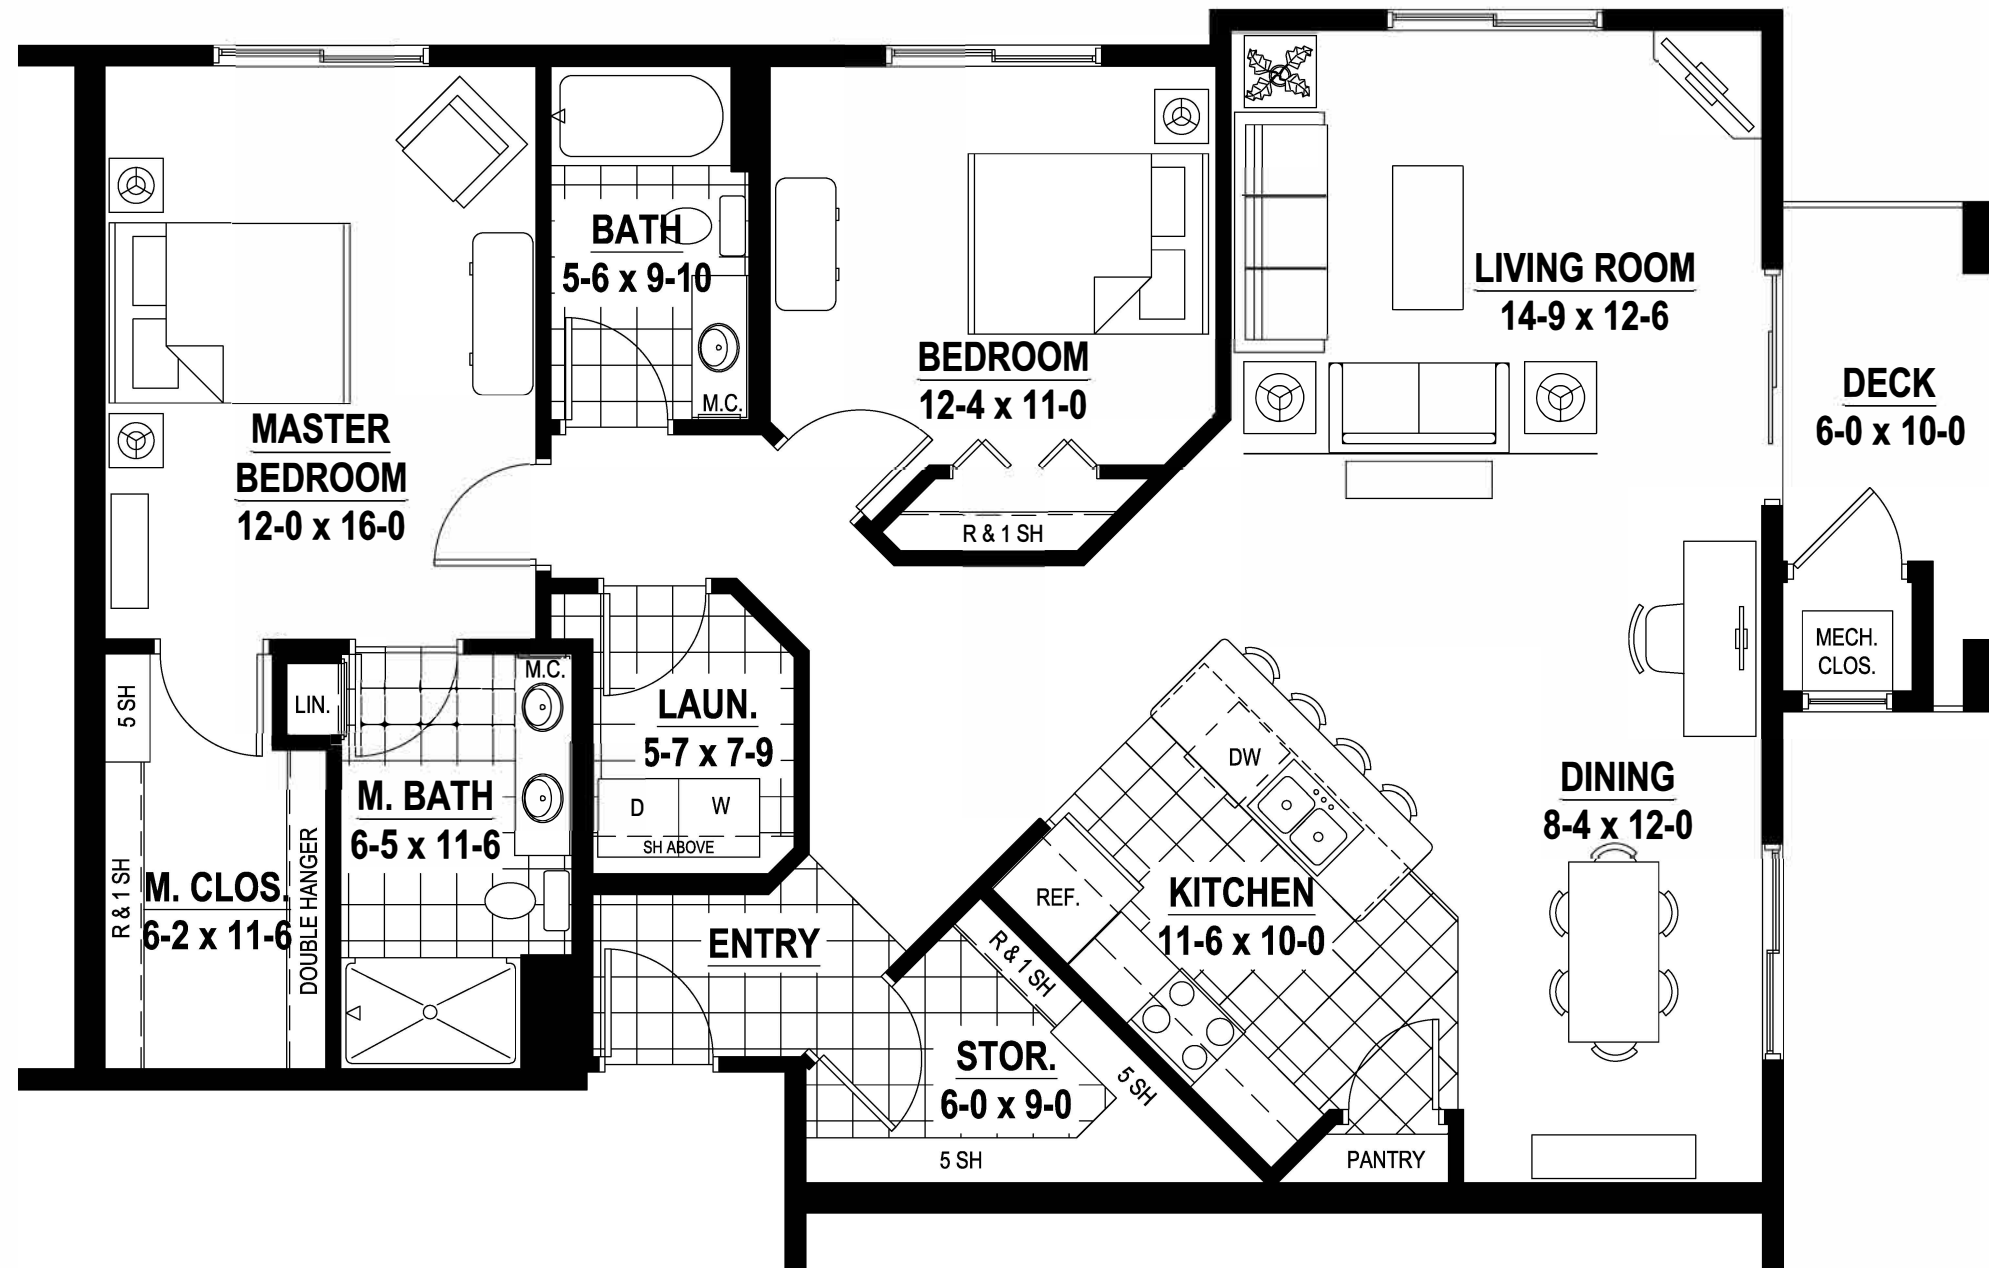

Home K (Rev.)

1,453 square feet
2 bedroom, 2 bath

Scale: 3/16"=1'-0"

Unit plans subject to change without notice. Rev. 04/21/17

To learn more call: 720-644-1188